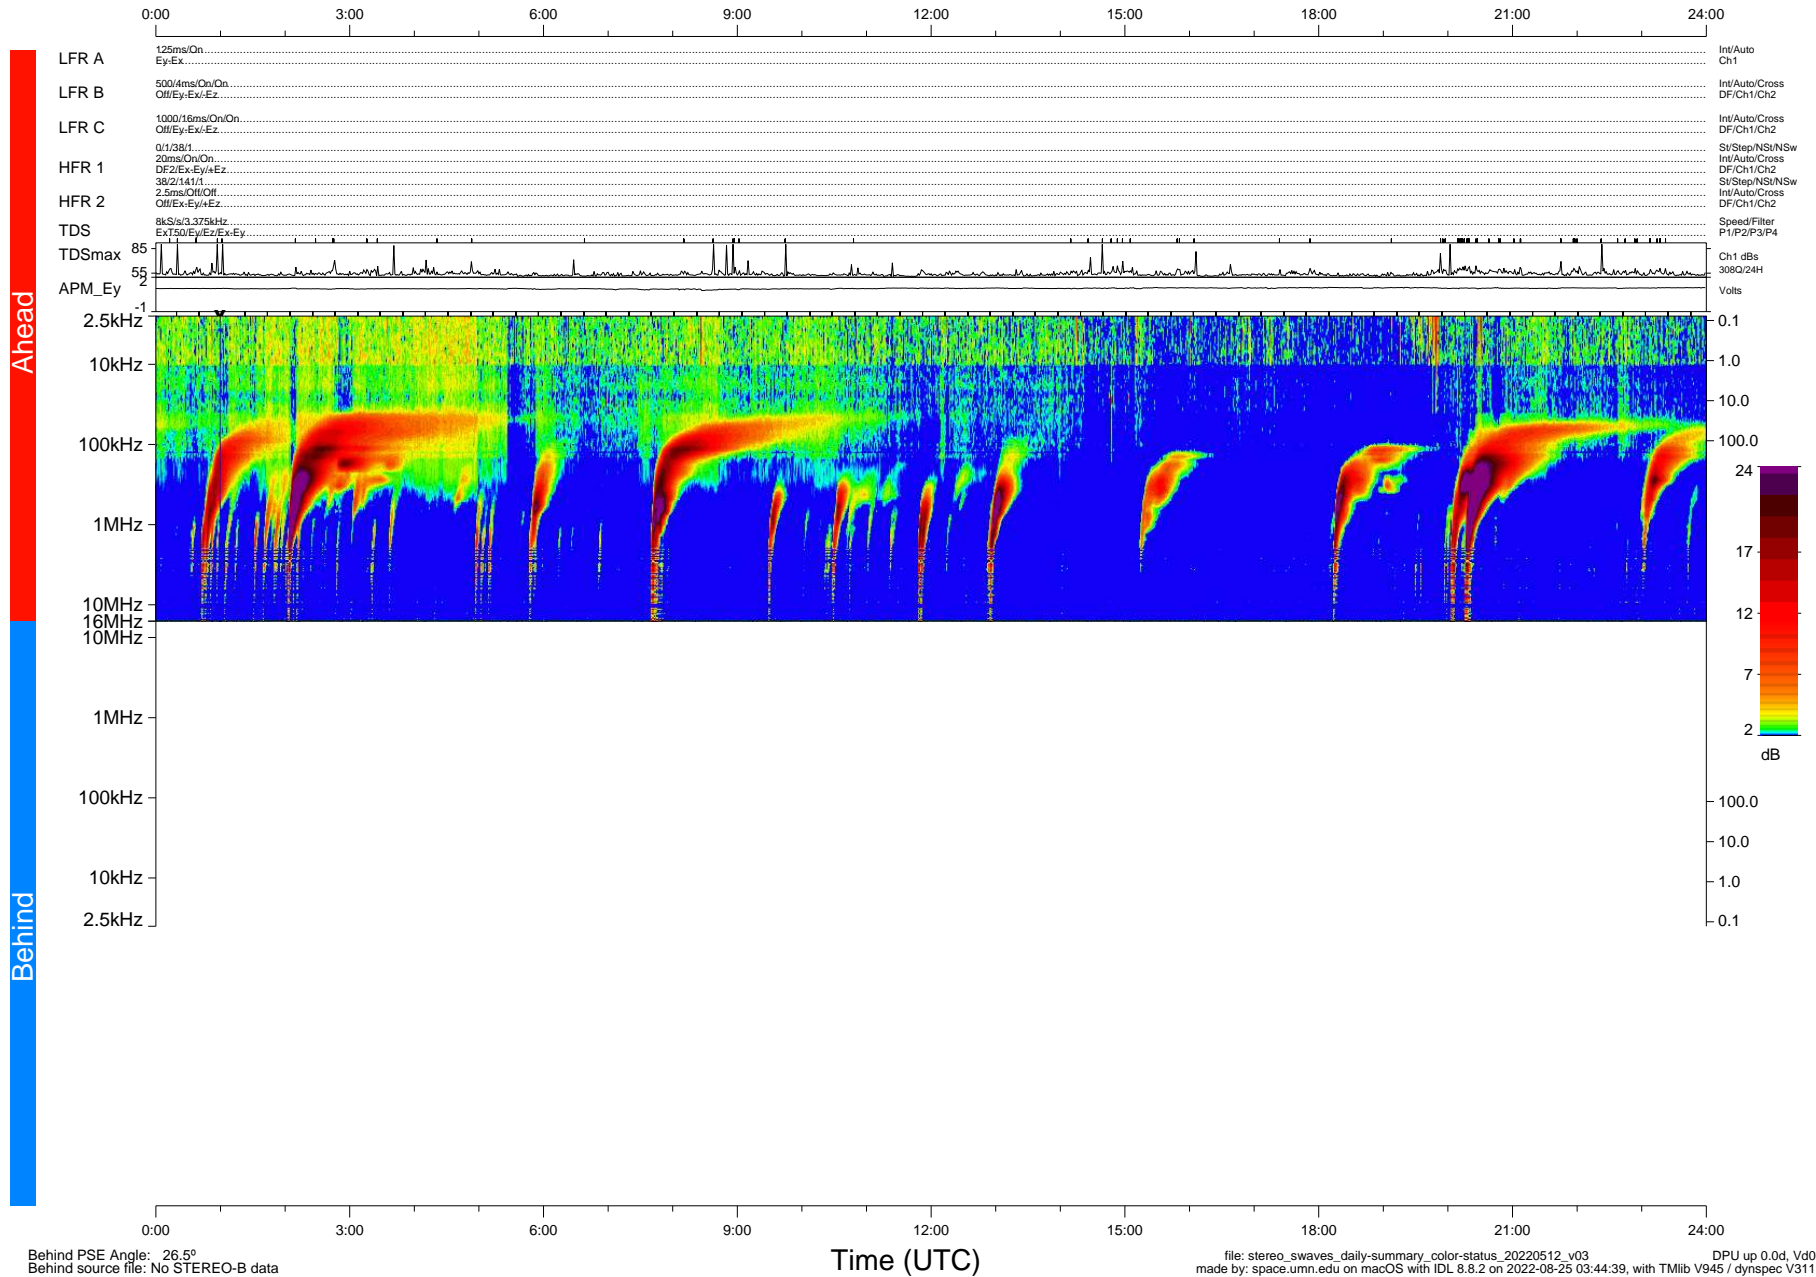

# STEREO/WAVES Daily Summary - 12-May-2022 (DOY 132)

Ahead source file: swaves\_ahead\_2022\_132\_1\_05.fin (Recovery: 100.0% HK, 97% Pkts)  
 Ahead PSE Angle: -30.5°

DPU up 2500.9d, V412d40

Behind PSE Angle: 26.5°  
 Behind source file: No STEREO-B data

file: stereo\_swaves\_daily-summary\_color-status\_20220512\_v03 DPU up 0.0d, Vd0  
 made by: space.umn.edu on macOS with IDL 8.8.2 on 2022-08-25 03:44:39, with Tlib V945 / dynspec V311