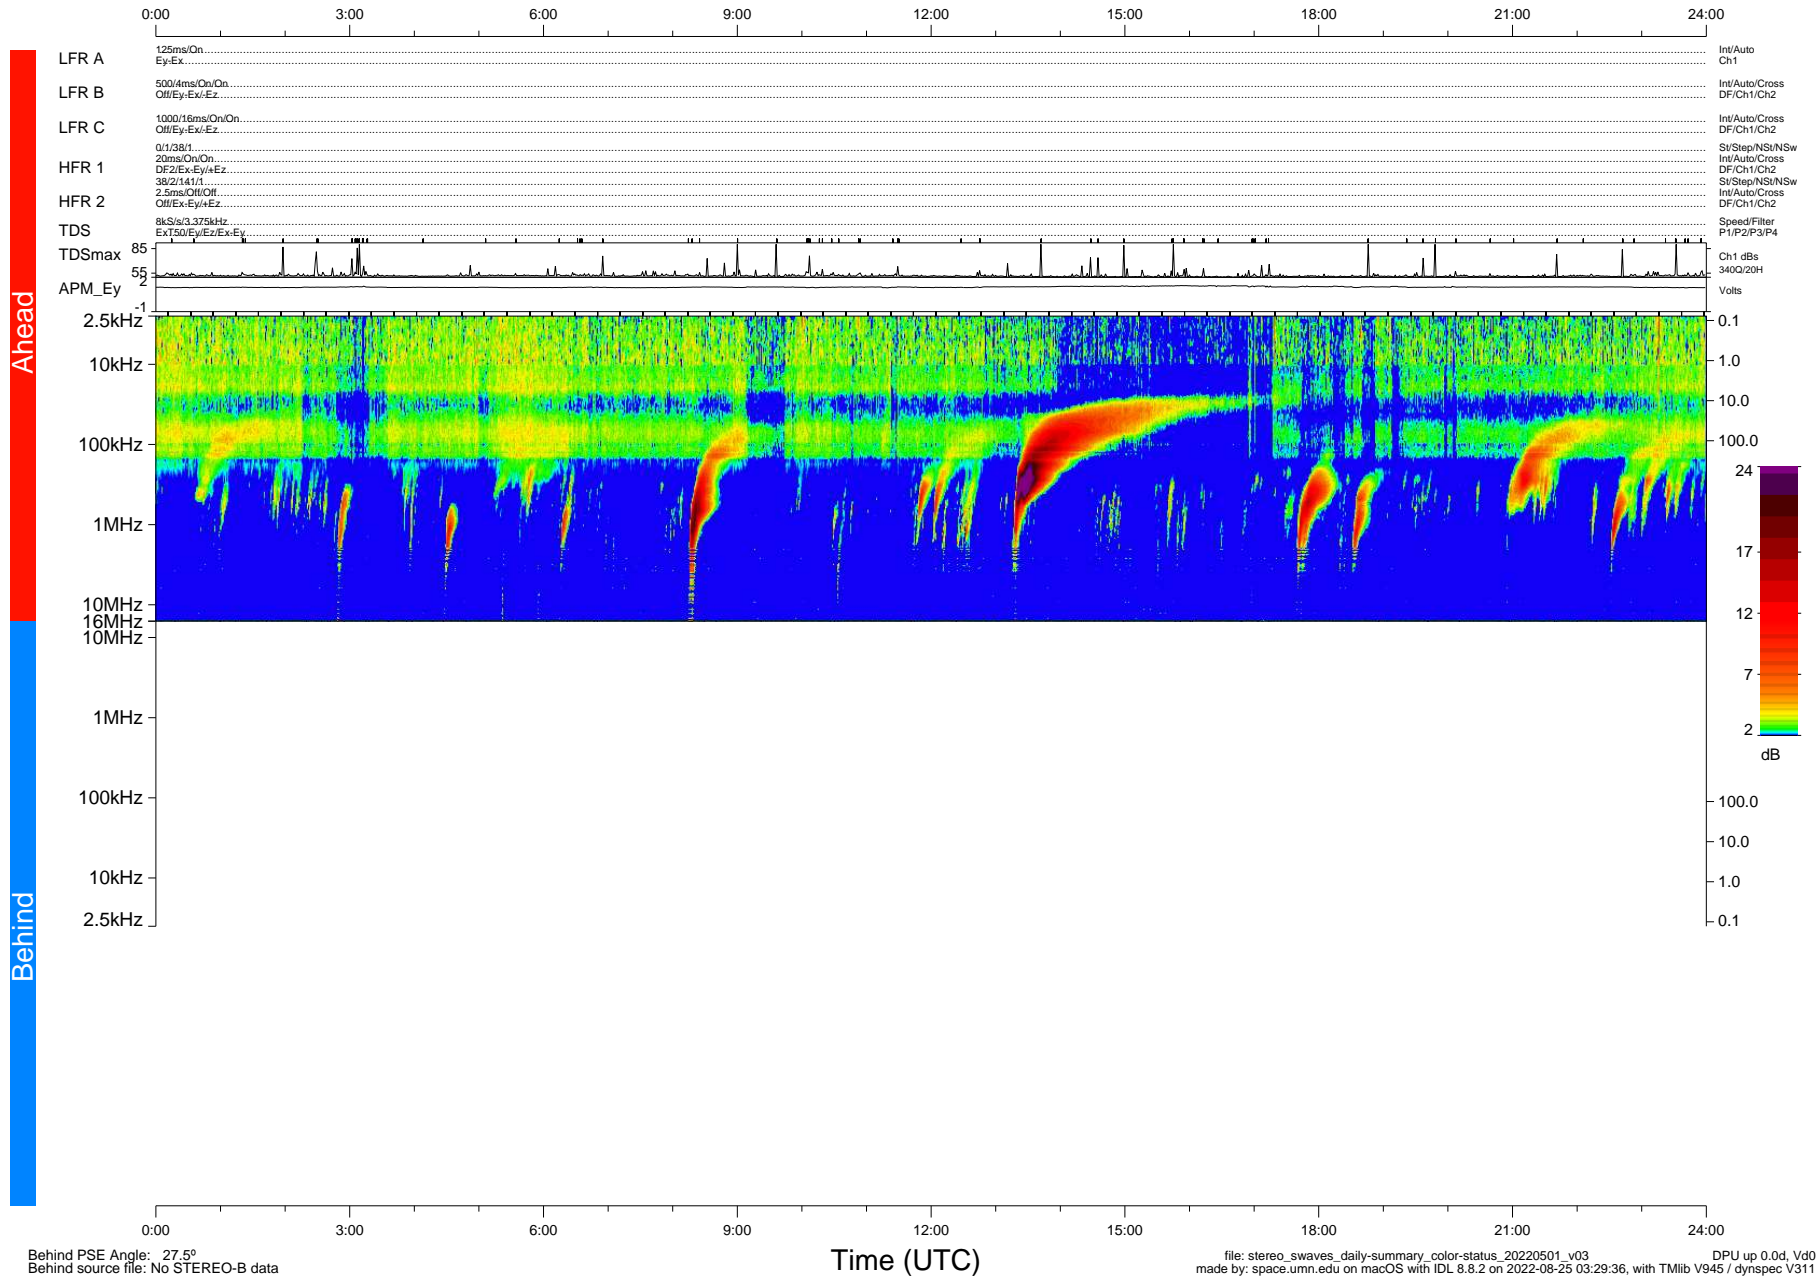

# STEREO/WAVES Daily Summary - 01-May-2022 (DOY 121)

Ahead source file: swaves\_ahead\_2022\_121\_1\_05.fin (Recovery: 100.0% HK, 102% Pkts)  
 Ahead PSE Angle: -31.2°

DPU up 2489.9d, V412d40

Behind PSE Angle: 27.5°  
 Behind source file: No STEREO-B data

file: stereo\_swaves\_daily-summary\_color-status\_20220501\_v03  
 made by: space.umn.edu on macOS with IDL 8.8.2 on 2022-08-25 03:29:36, with Tlib V945 / dynspec V311  
 DPU up 0.0d, Vd0