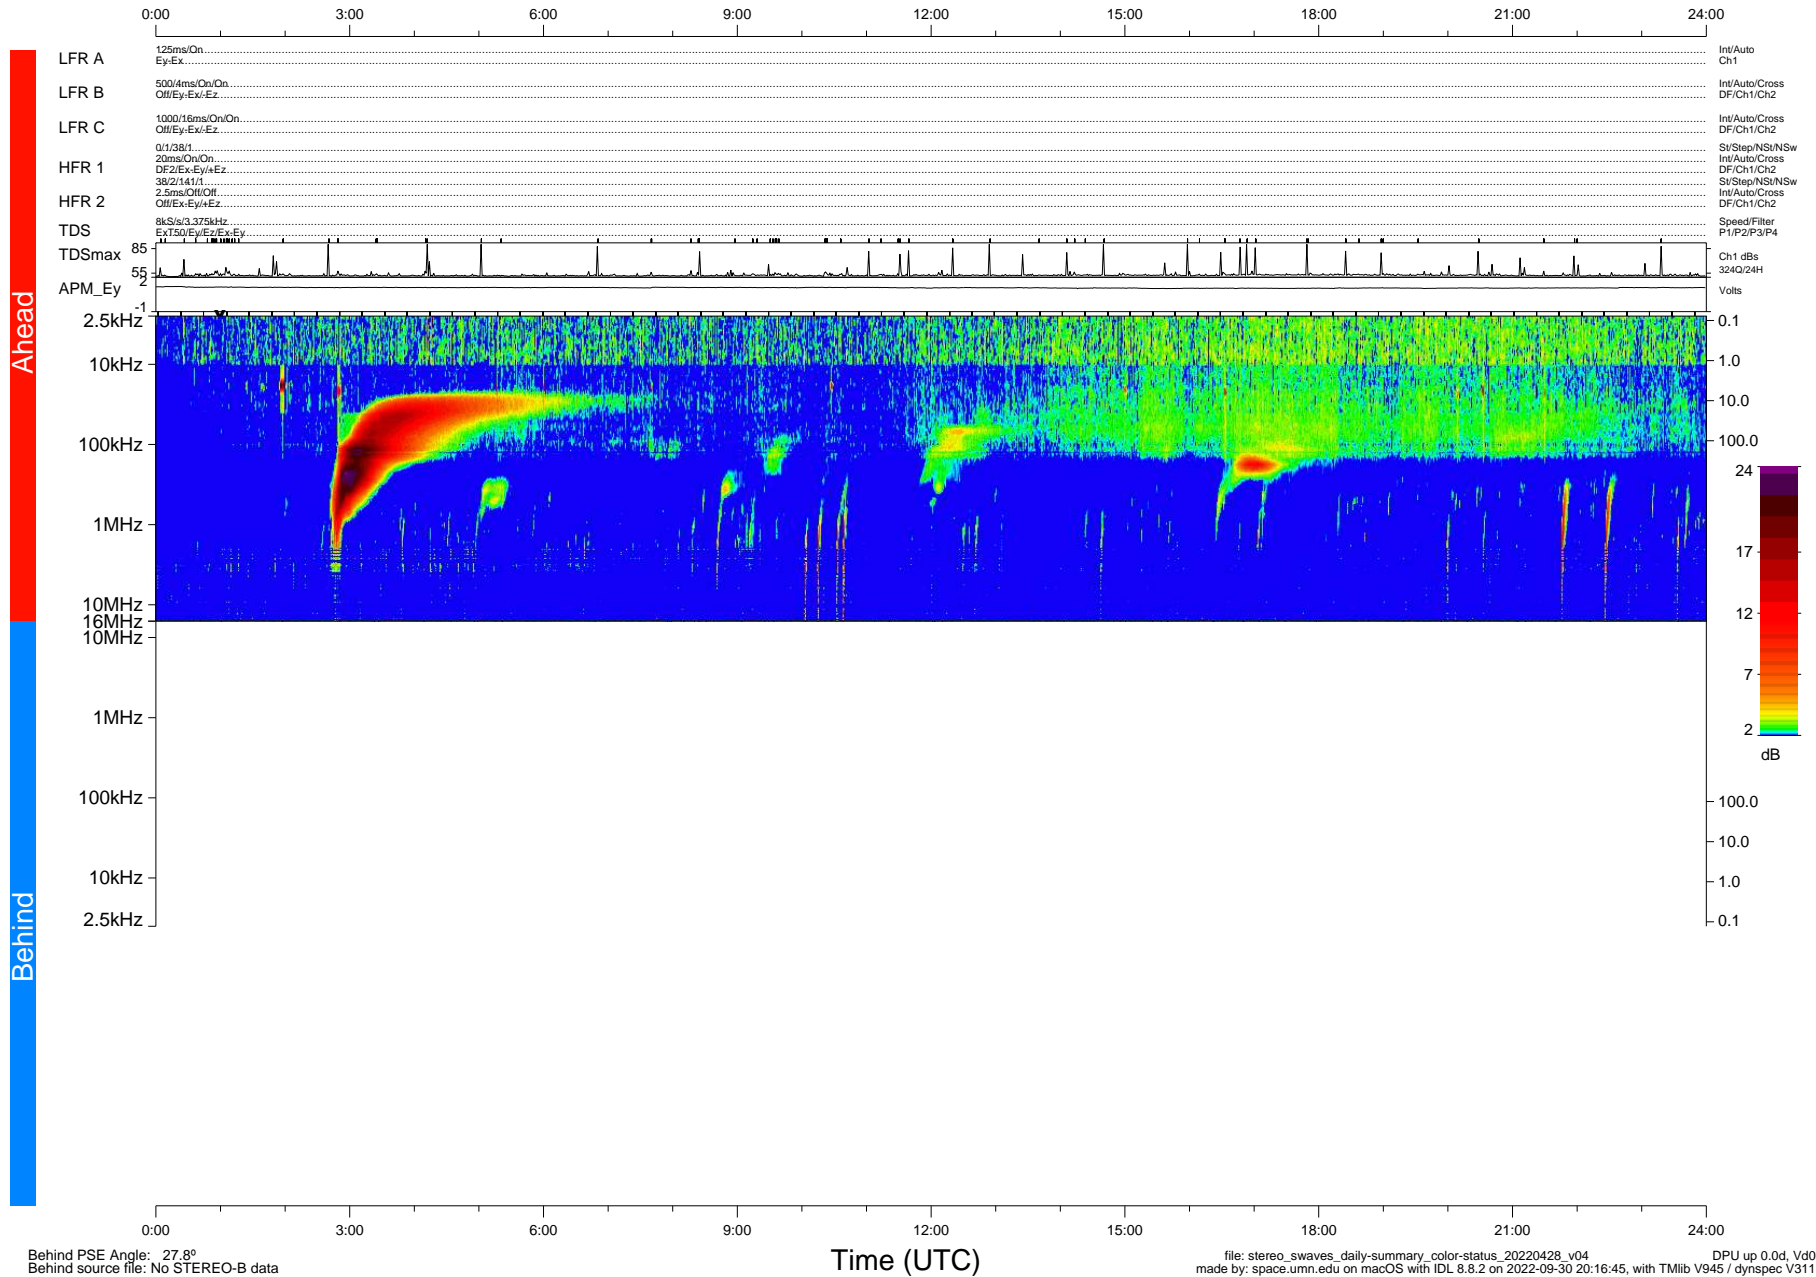

STEREO/WAVES Daily Summary - 28-Apr-2022 (DOY 118)

Ahead source file: swaves_ahead_2022_118_1_05.fin (Recovery: 100.0% HK, 100% Pkts)
 Ahead PSE Angle: -31.4°

DPU up 2486.9d, V412d40

Behind PSE Angle: 27.8°
 Behind source file: No STEREO-B data

file: stereo_swaves_daily-summary_color-status_20220428_v04
 made by: space.umn.edu on macOS with IDL 8.8.2 on 2022-09-30 20:16:45, with Tlib V945 / dynspec V311
 DPU up 0.0d, Vd0