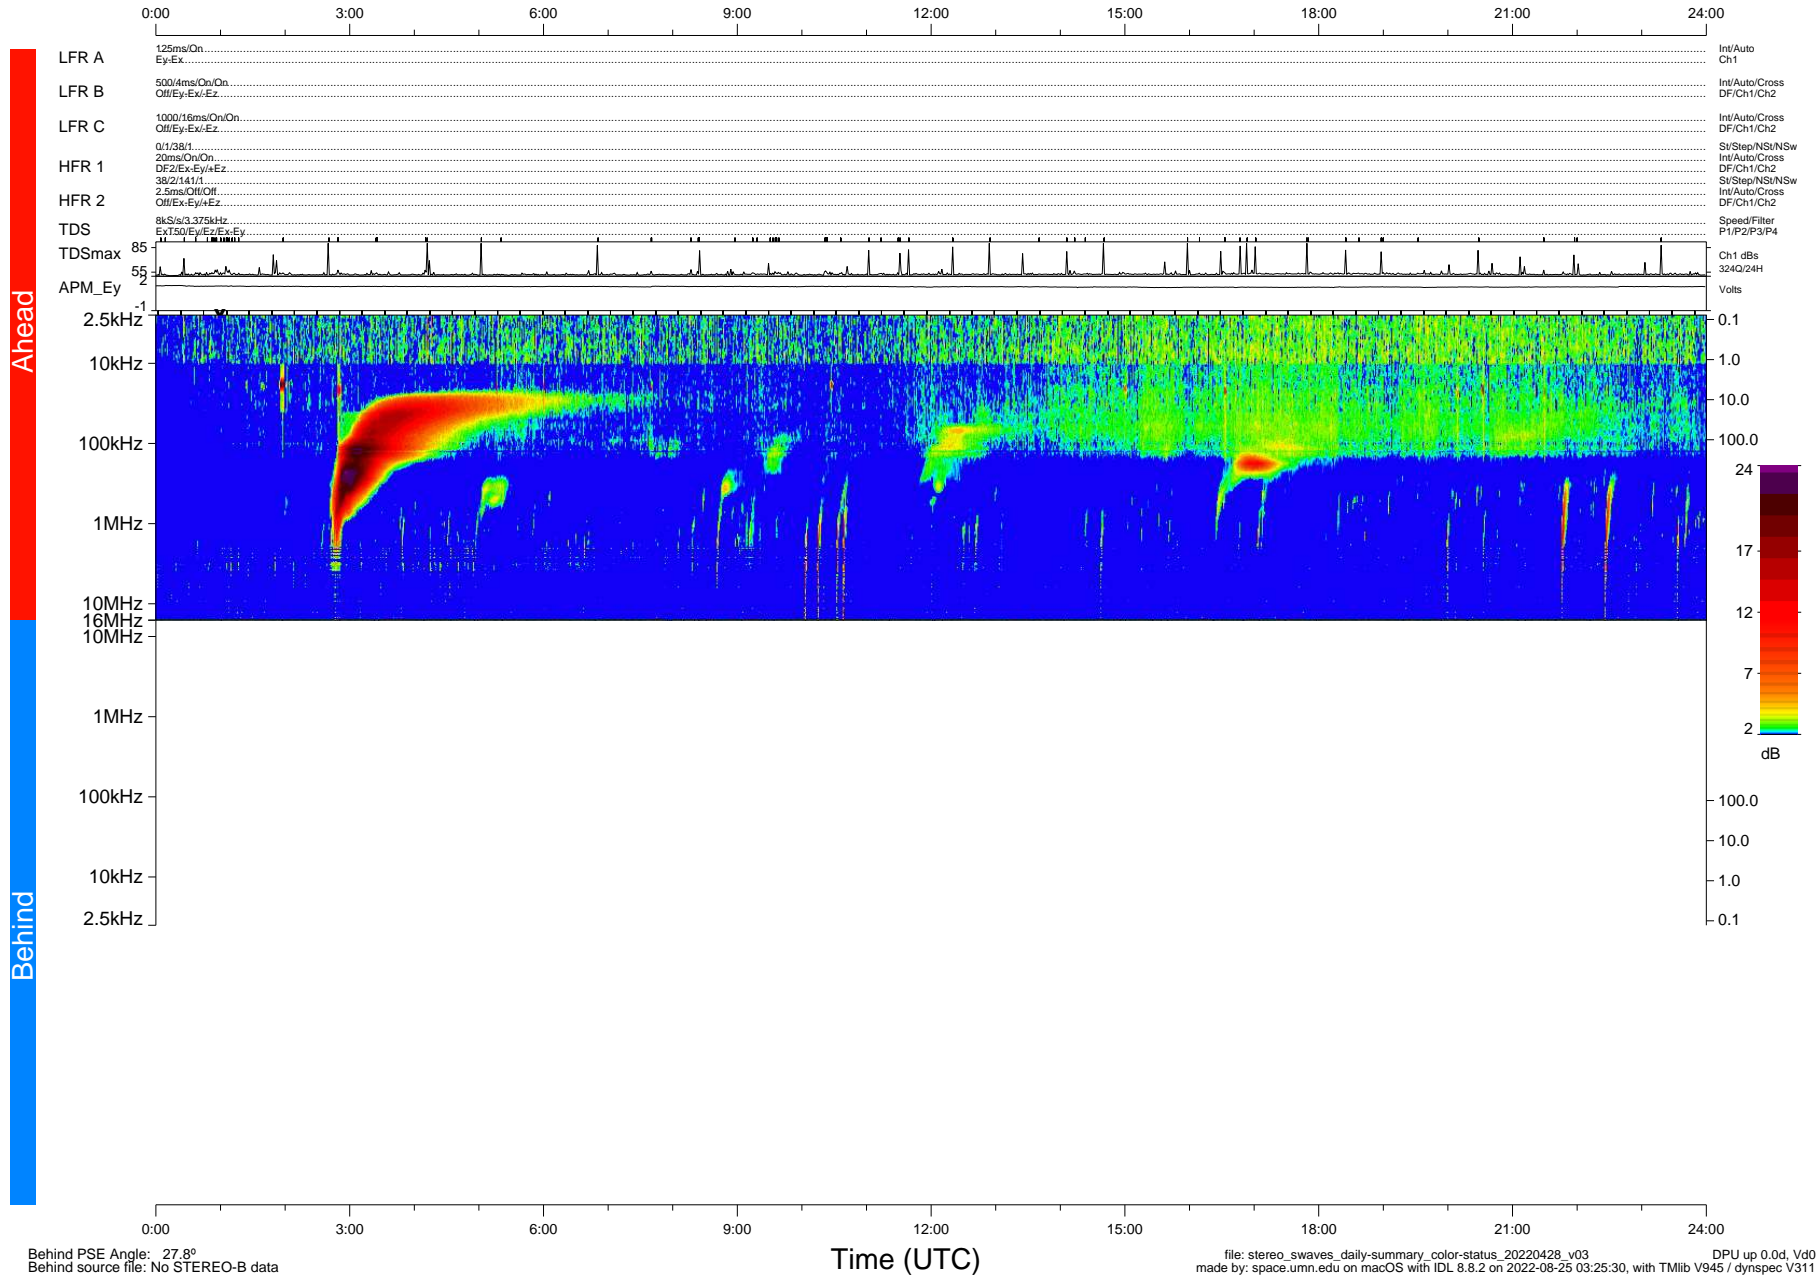

# STEREO/WAVES Daily Summary - 28-Apr-2022 (DOY 118)

Ahead source file: swaves\_ahead\_2022\_118\_1\_05.fin (Recovery: 100.0% HK, 100% Pkts)  
 Ahead PSE Angle: -31.4°

DPU up 2486.9d, V412d40

Behind PSE Angle: 27.8°  
 Behind source file: No STEREO-B data

Time (UTC)

file: stereo\_swaves\_daily-summary\_color-status\_20220428\_v03 DPU up 0.0d, Vd0  
 made by: space.umn.edu on macOS with IDL 8.8.2 on 2022-08-25 03:25:30, with Tlib V945 / dynspec V311