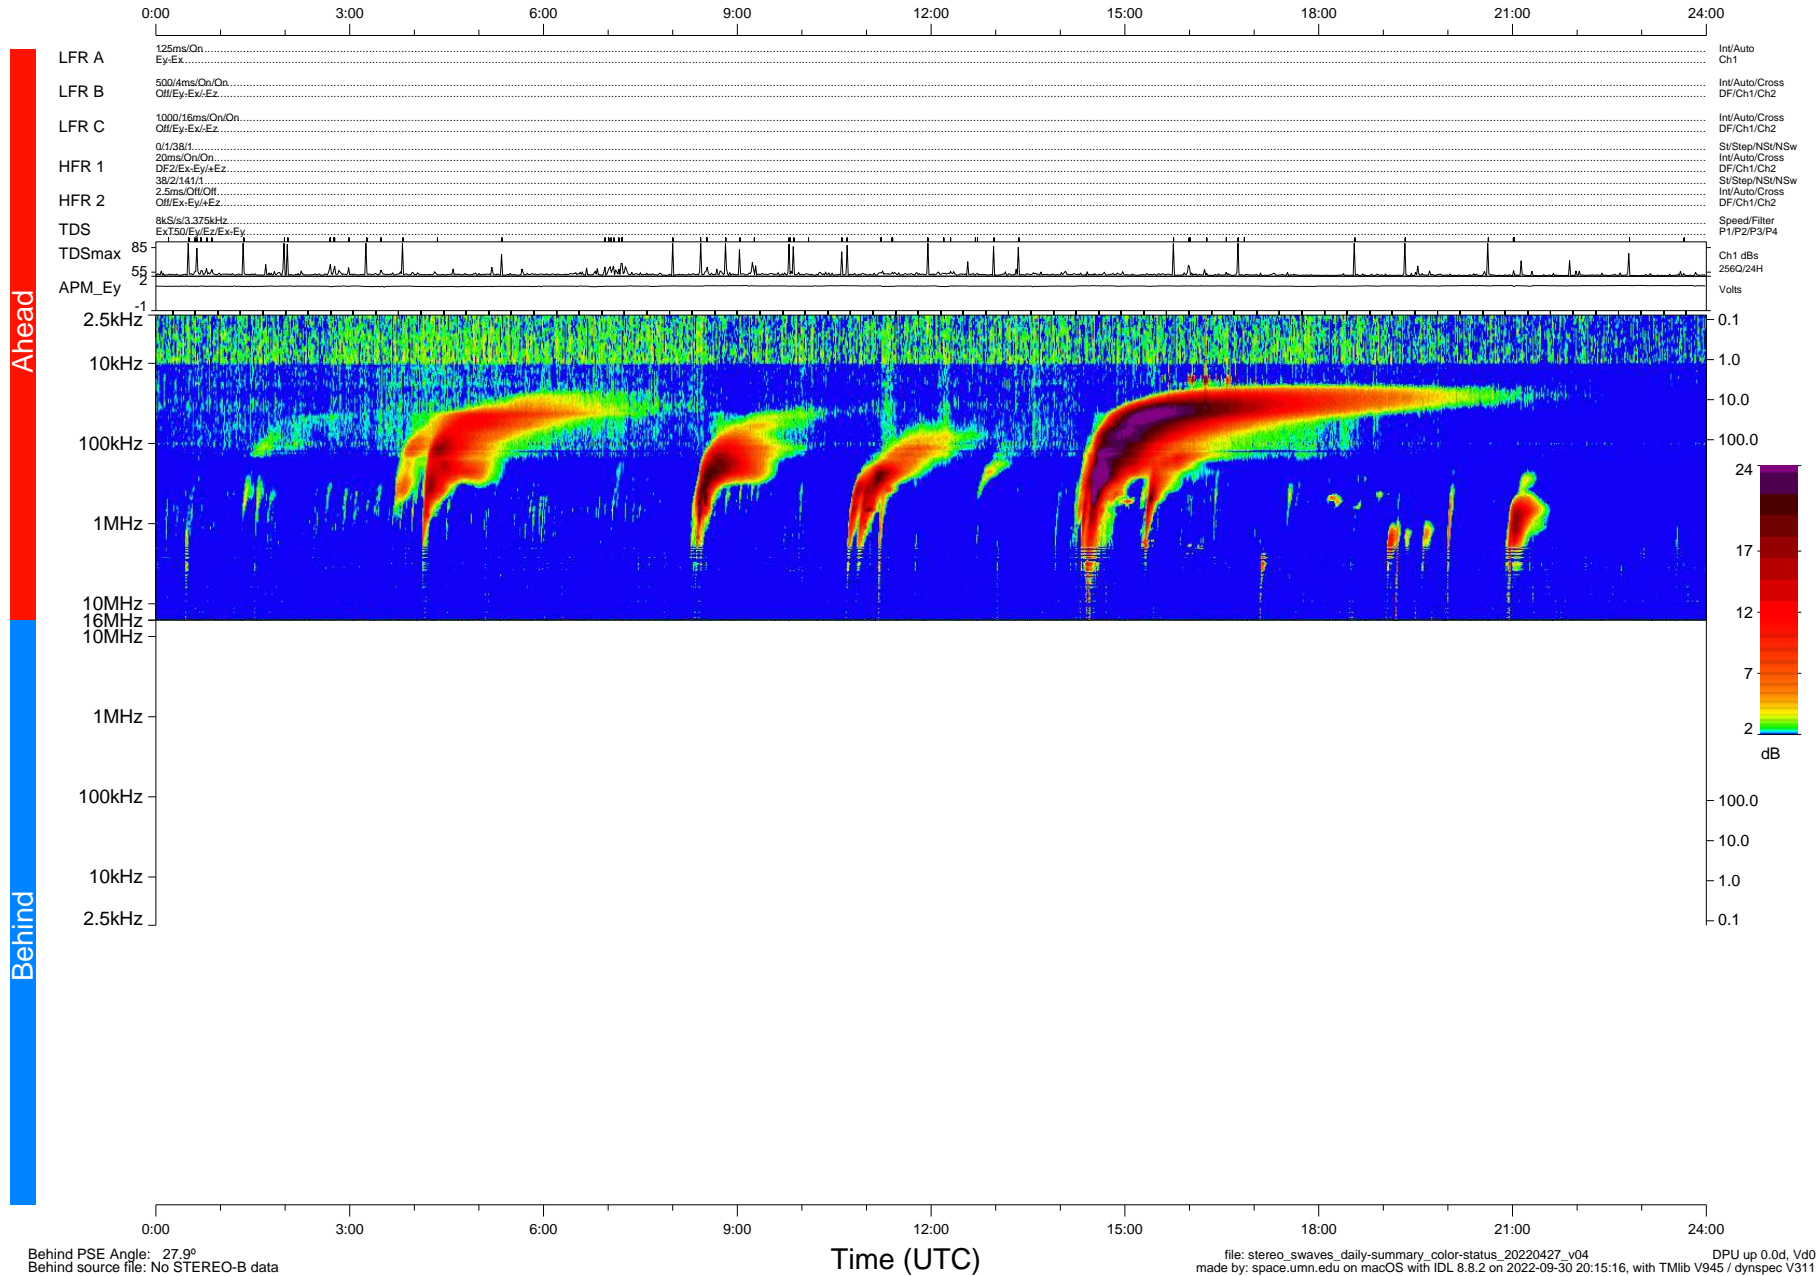

STEREO/WAVES Daily Summary - 27-Apr-2022 (DOY 117)

Ahead source file: swaves_ahead_2022_117_1_06.fin (Recovery: 100.0% HK, 90% Pkts)
 Ahead PSE Angle: -31.5°

DPU up 2485.9d, V412d40

Behind PSE Angle: 27.9°
 Behind source file: No STEREO-B data

file: stereo_swaves_daily-summary_color-status_20220427_v04
 made by: space.umn.edu on macOS with IDL 8.8.2 on 2022-09-30 20:15:16, with Tlib V945 / dynspec V311
 DPU up 0.0d, Vd0