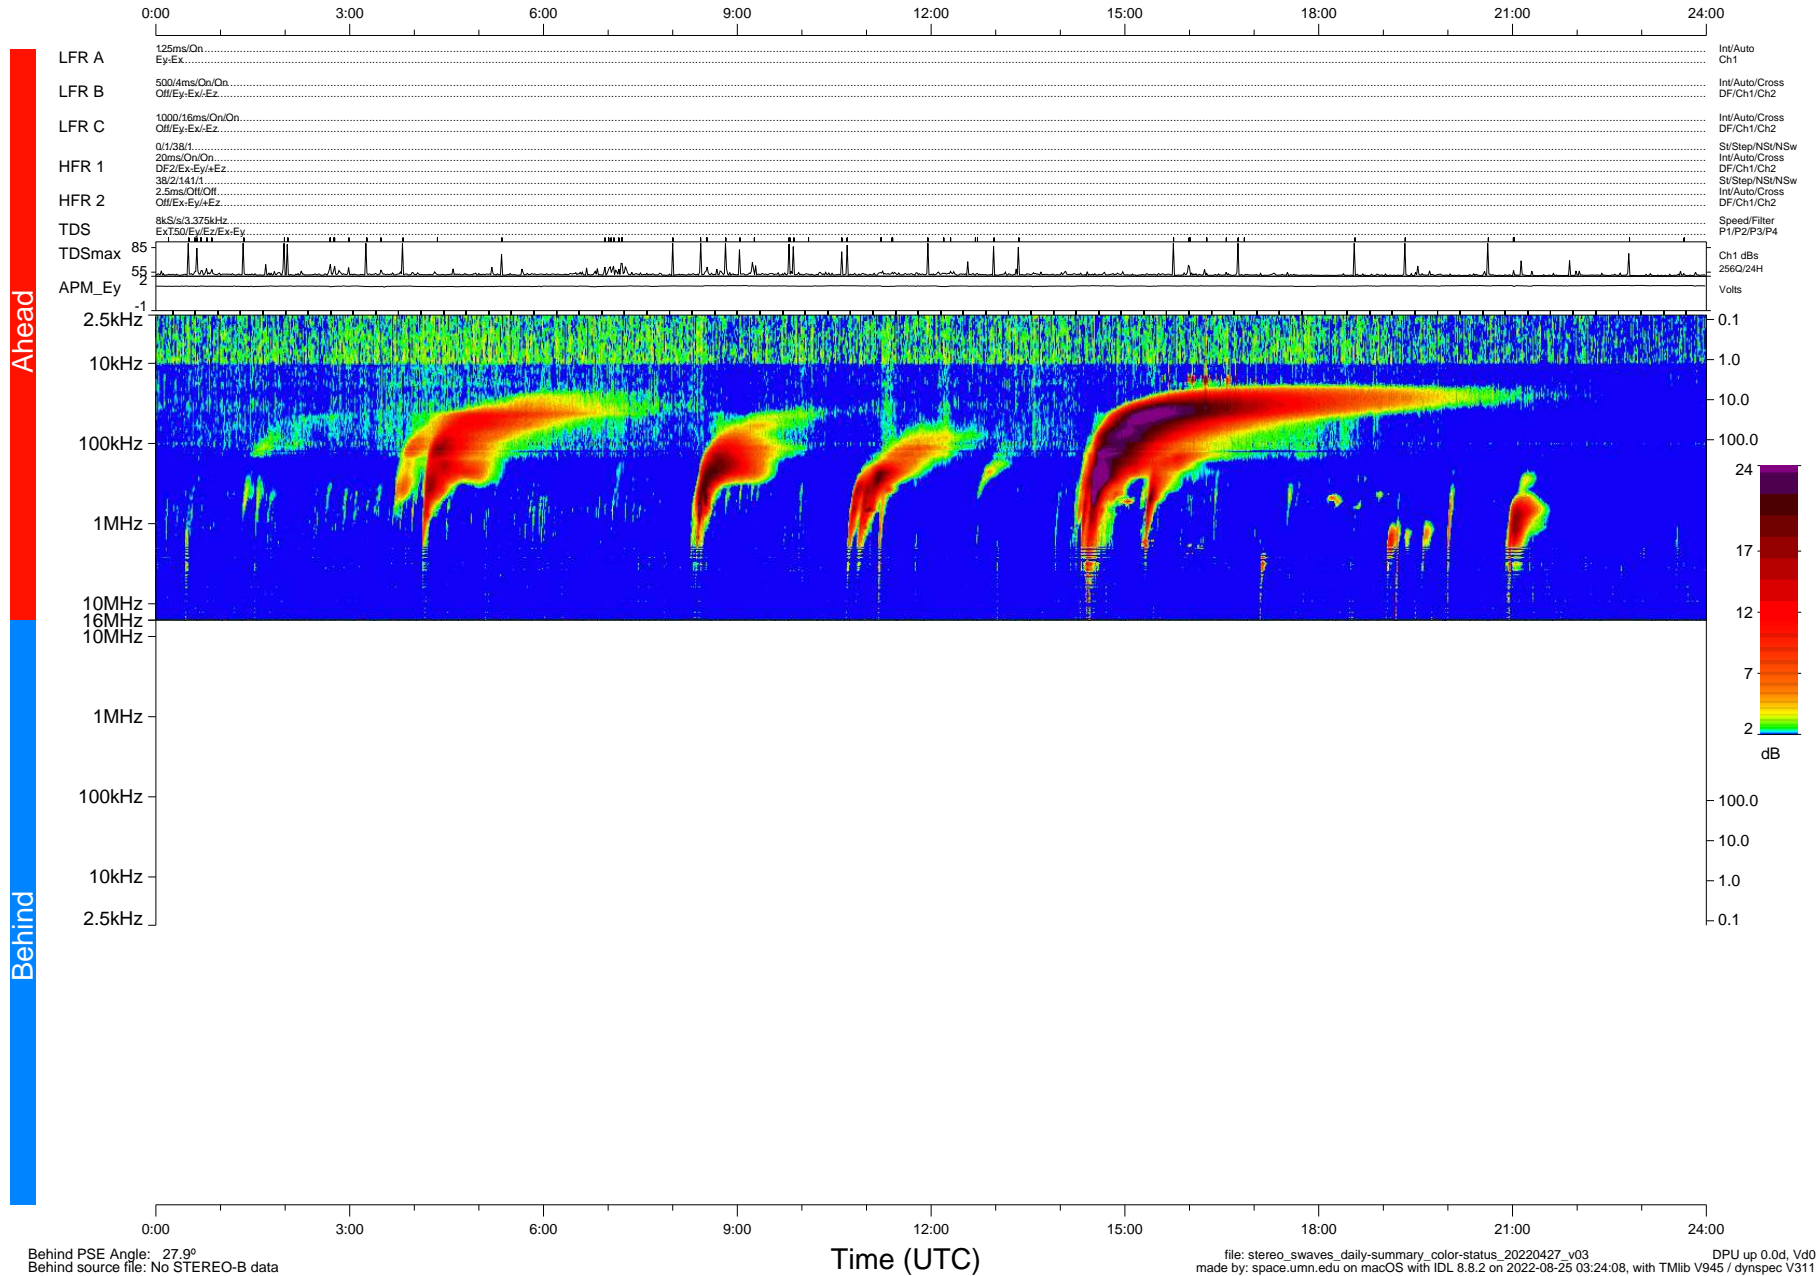

STEREO/WAVES Daily Summary - 27-Apr-2022 (DOY 117)

Ahead source file: swaves_ahead_2022_117_1_06.fin (Recovery: 100.0% HK, 90% Pkts)
 Ahead PSE Angle: -31.5°

DPU up 2485.9d, V412d40

Behind PSE Angle: 27.9°
 Behind source file: No STEREO-B data

file: stereo_swaves_daily-summary_color-status_20220427_v03
 made by: space.umn.edu on macOS with IDL 8.8.2 on 2022-08-25 03:24:08, with Tlib V945 / dynspec V311
 DPU up 0.0d, Vd0