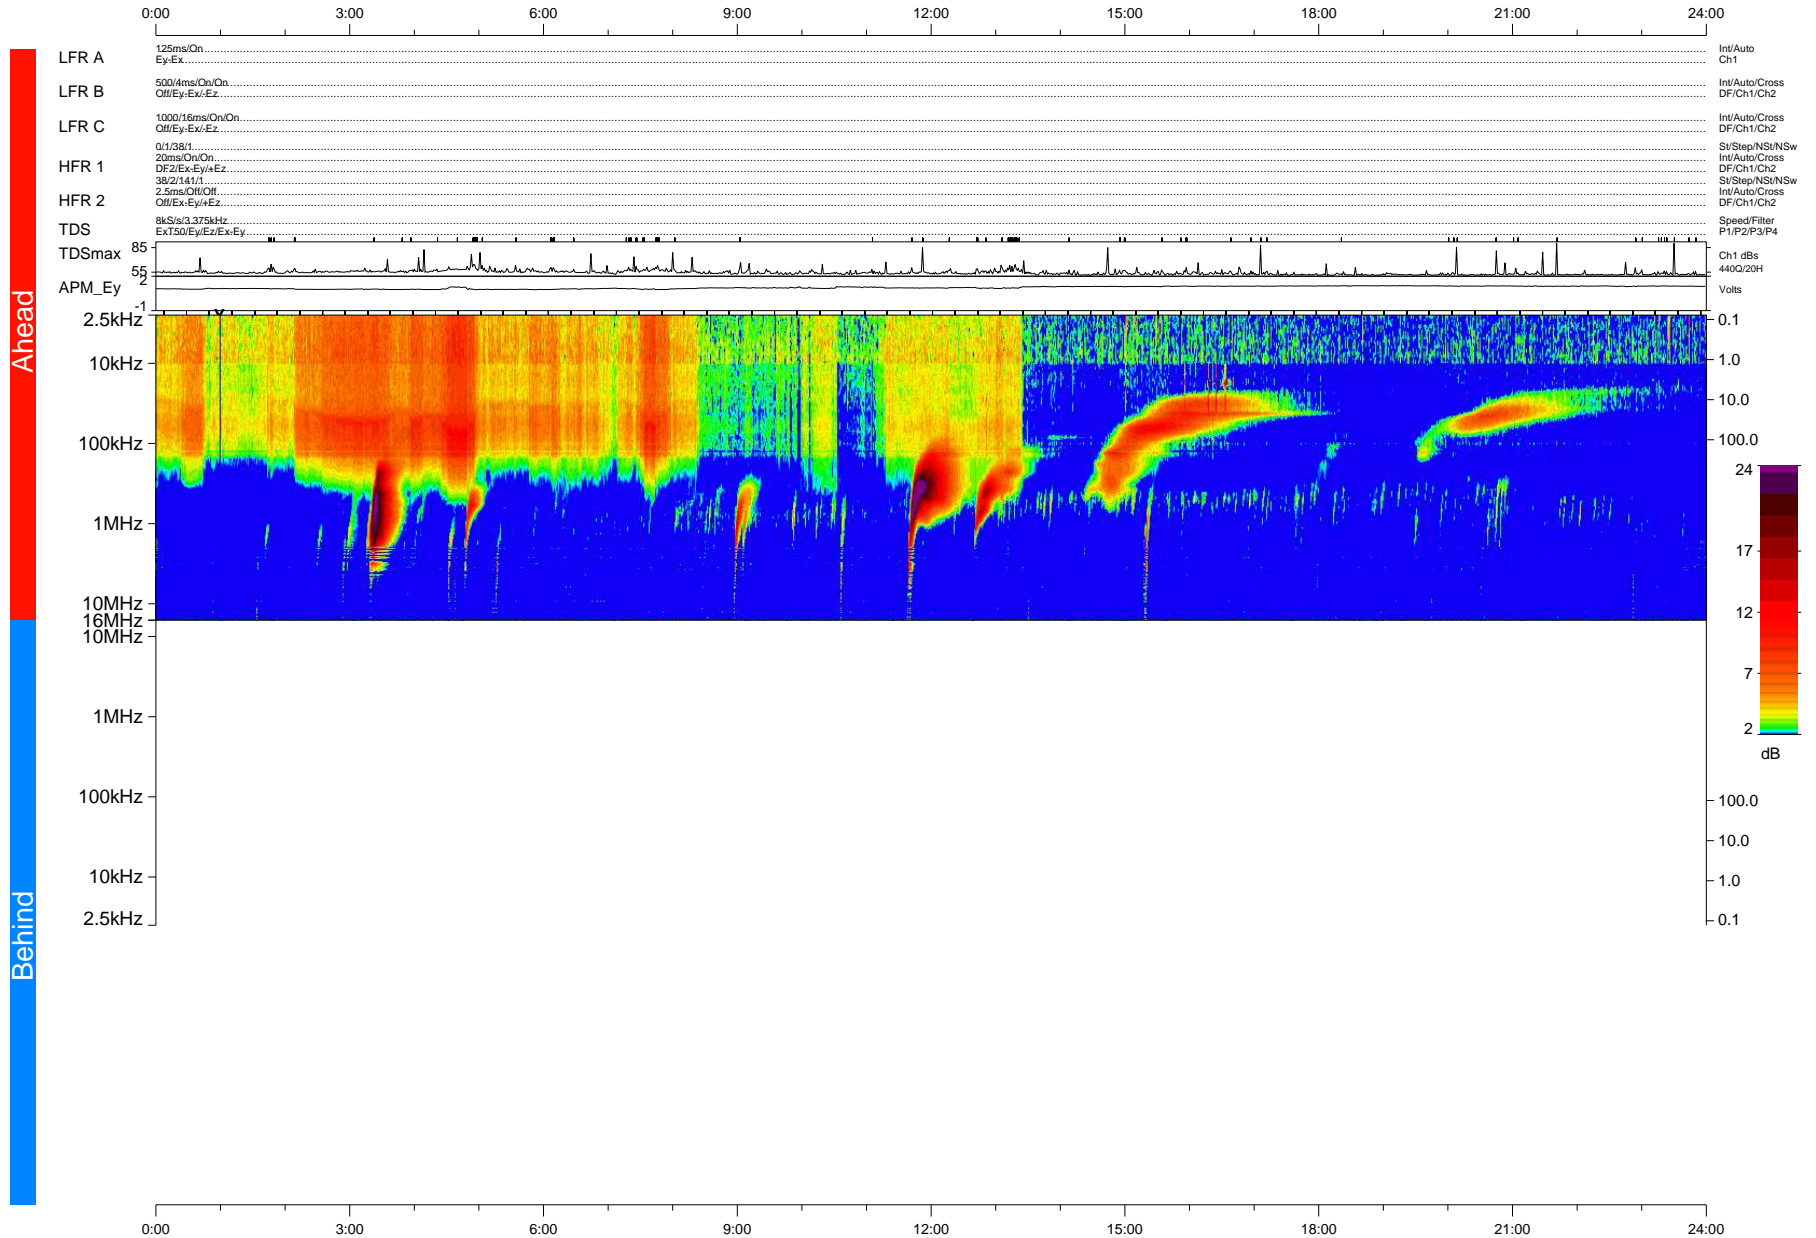

# STEREO/WAVES Daily Summary - 26-Apr-2022 (DOY 116)

Ahead source file: swaves\_ahead\_2022\_116\_1\_05.fin (Recovery: 100.0% HK, 116% Pkts)  
 Ahead PSE Angle: -31.6°

DPU up 2484.9d, V412d40

Behind PSE Angle: 27.9°  
 Behind source file: No STEREO-B data

Time (UTC)

file: stereo\_swaves\_daily-summary\_color-status\_20220426\_v04 DPU up 0.0d, Vd0  
 made by: space.umn.edu on macOS with IDL 8.8.2 on 2022-09-30 20:13:48, with TLib V945 / dynspec V311