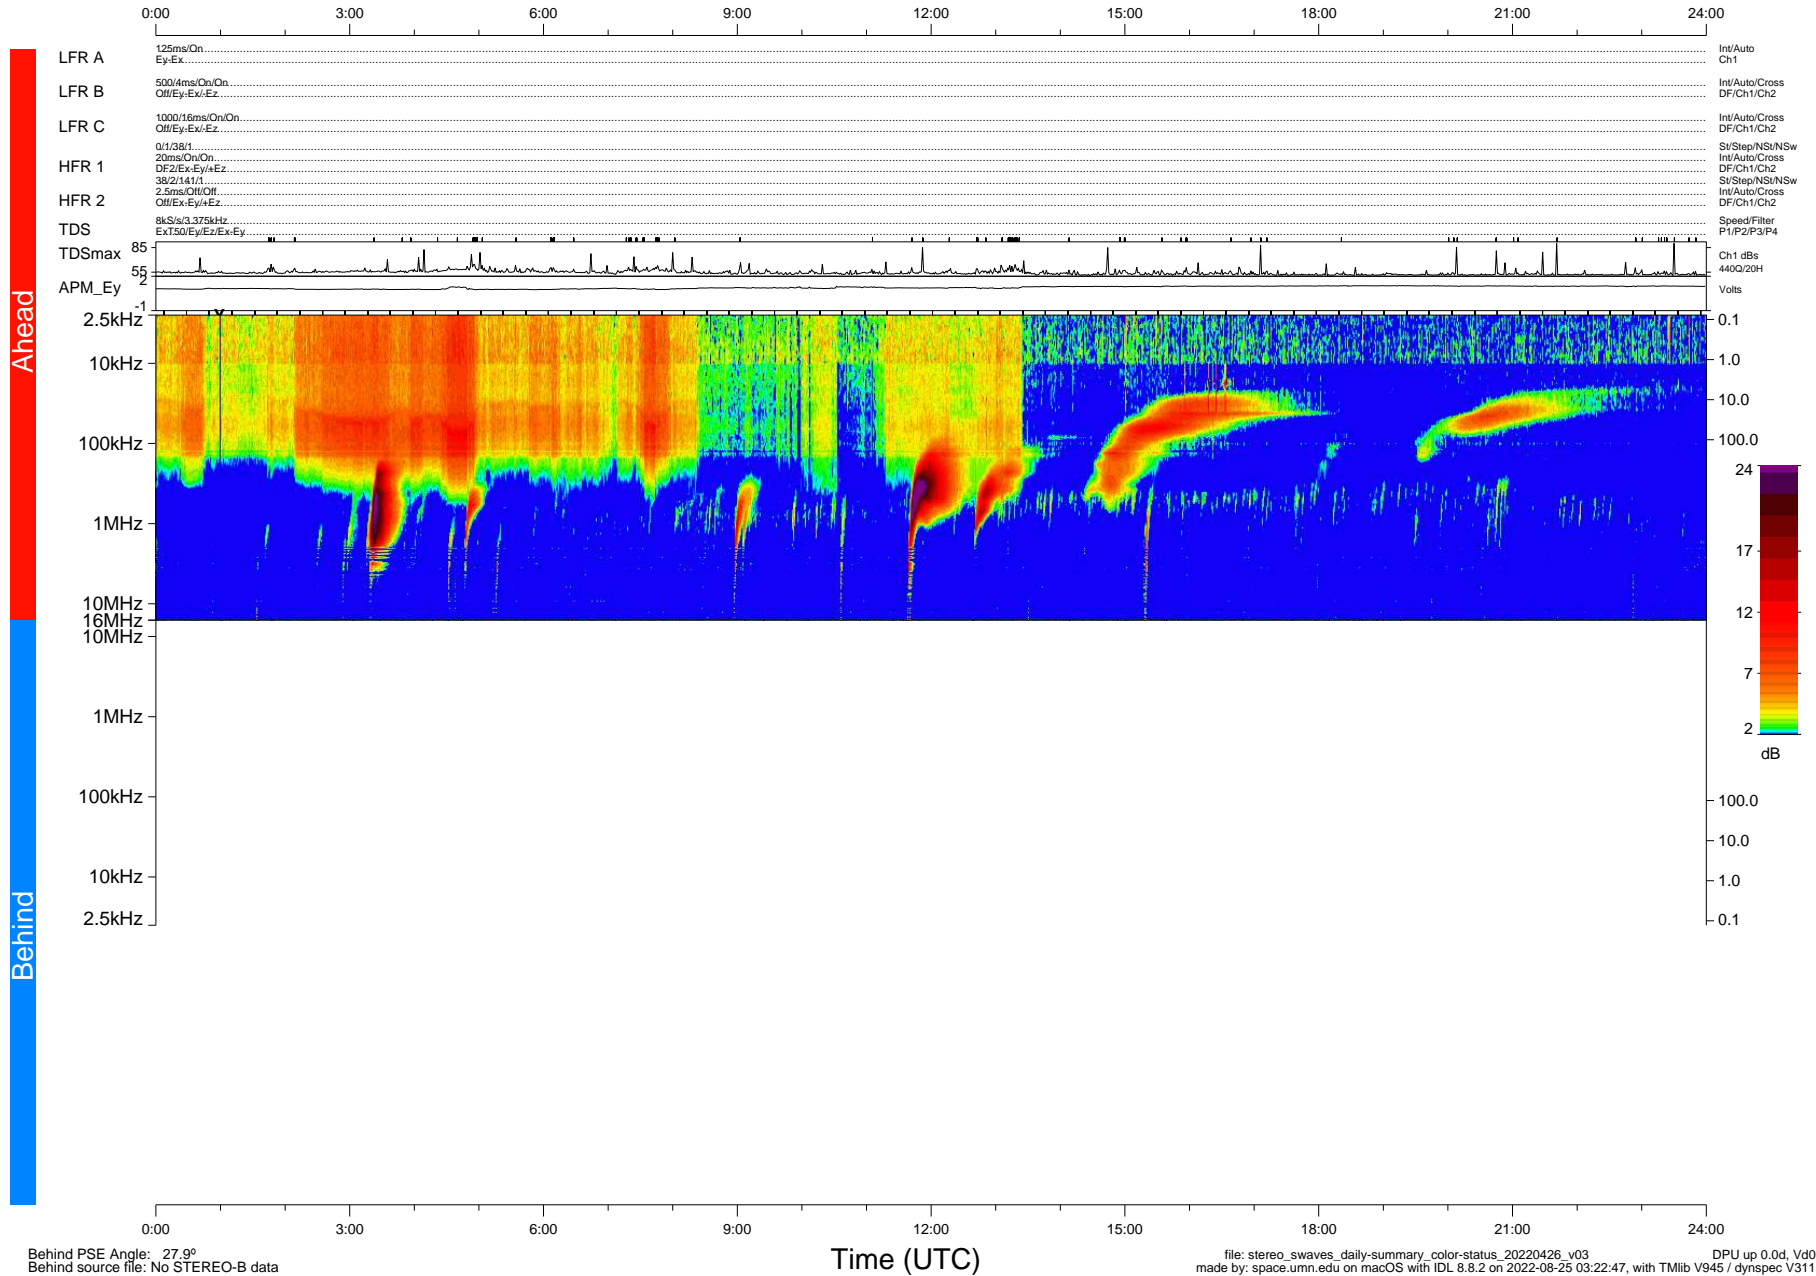

STEREO/WAVES Daily Summary - 26-Apr-2022 (DOY 116)

Ahead source file: swaves_ahead_2022_116_1_05.fin (Recovery: 100.0% HK, 116% Pkts)
 Ahead PSE Angle: -31.6°

DPU up 2484.9d, V412d40

Behind PSE Angle: 27.9°
 Behind source file: No STEREO-B data

file: stereo_swaves_daily-summary_color-status_20220426_v03 DPU up 0.0d, Vd0
 made by: space.umn.edu on macOS with IDL 8.8.2 on 2022-08-25 03:22:47, with Tlib V945 / dynspec V311