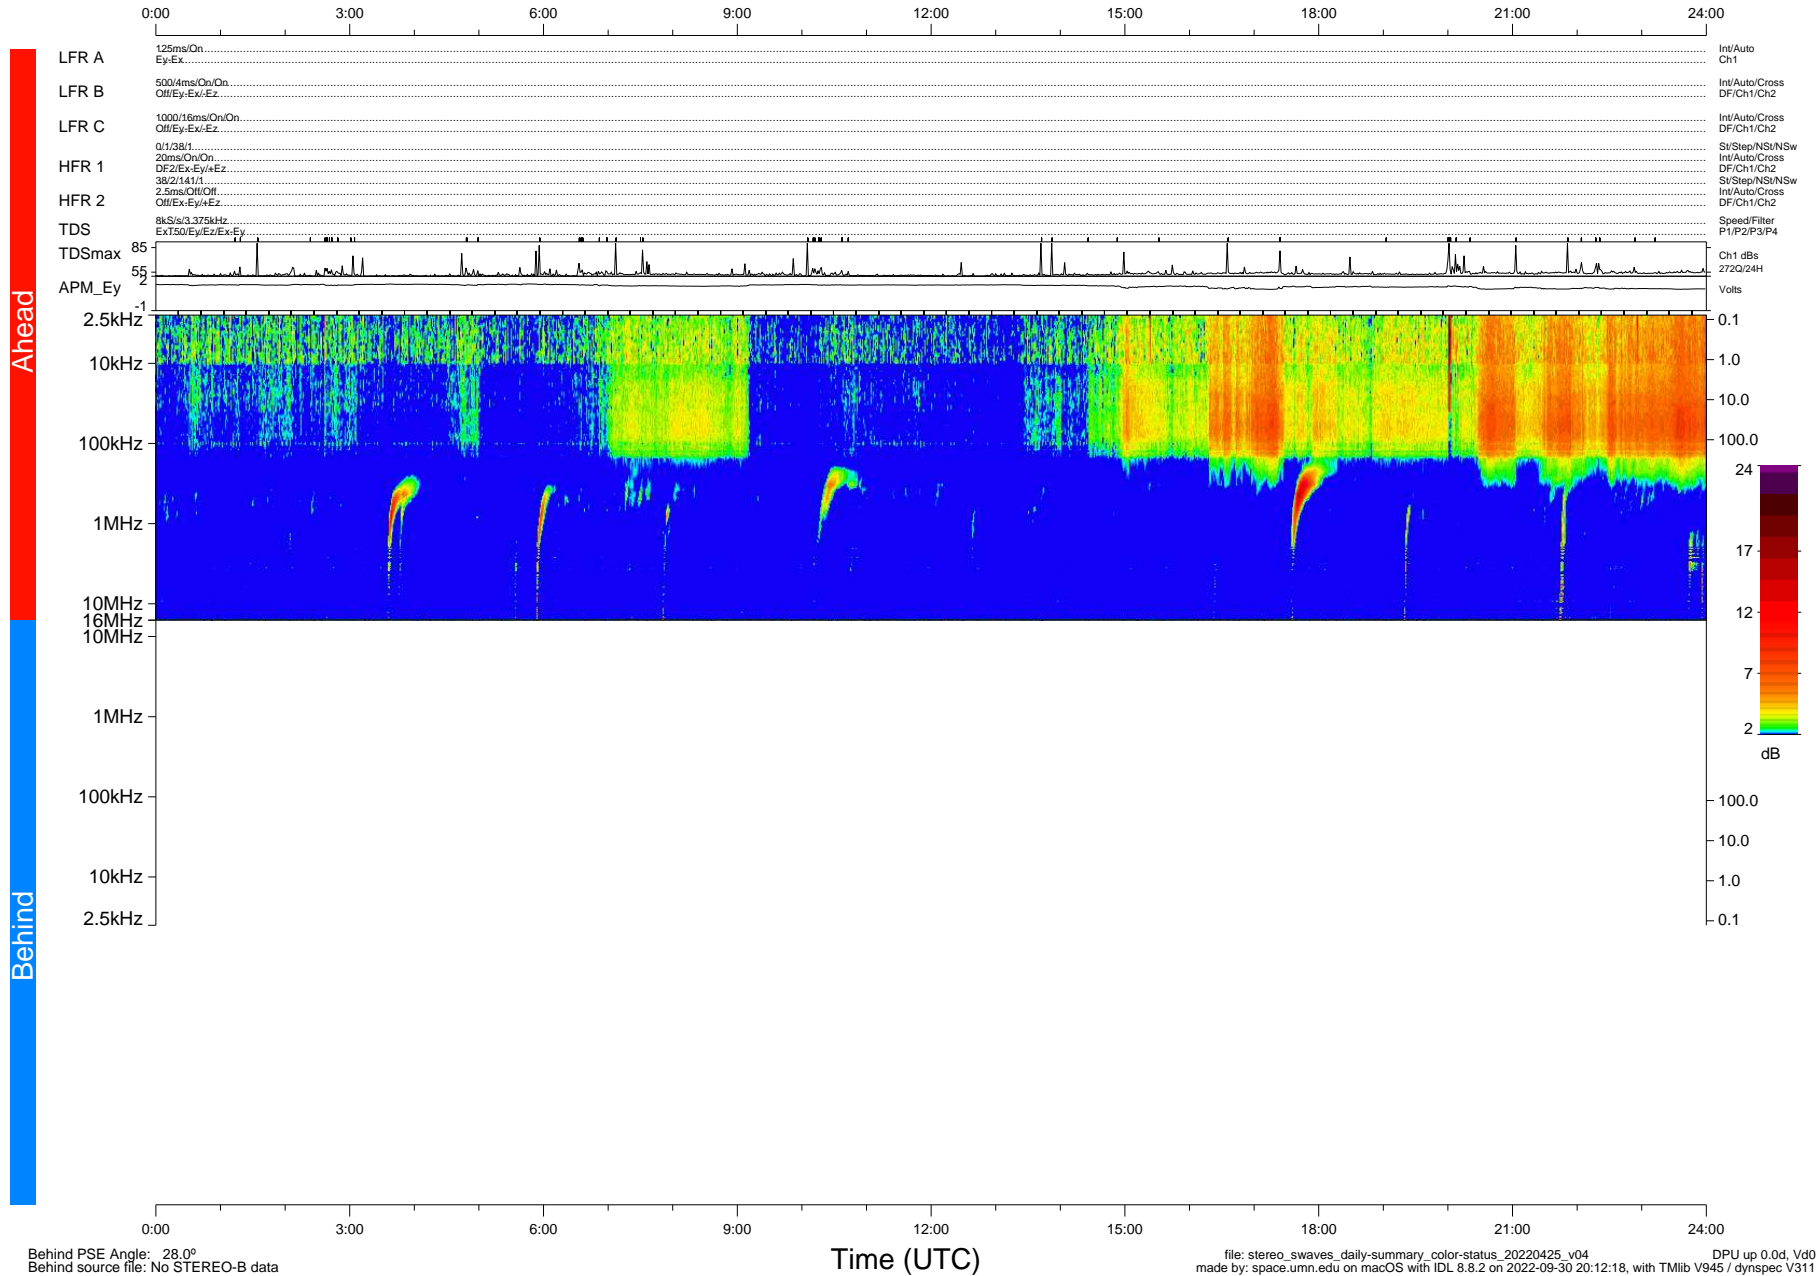

STEREO/WAVES Daily Summary - 25-Apr-2022 (DOY 115)

Ahead source file: swaves_ahead_2022_115_1_05.fin (Recovery: 100.0% HK, 92% Pkts)
 Ahead PSE Angle: -31.7°

DPU up 2483.9d, V412d40

Behind PSE Angle: 28.0°
 Behind source file: No STEREO-B data

file: stereo_swaves_daily-summary_color-status_20220425_v04
 made by: space.umn.edu on macOS with IDL 8.8.2 on 2022-09-30 20:12:18, with Tlib V945 / dynspec V311
 DPU up 0.0d, Vd0