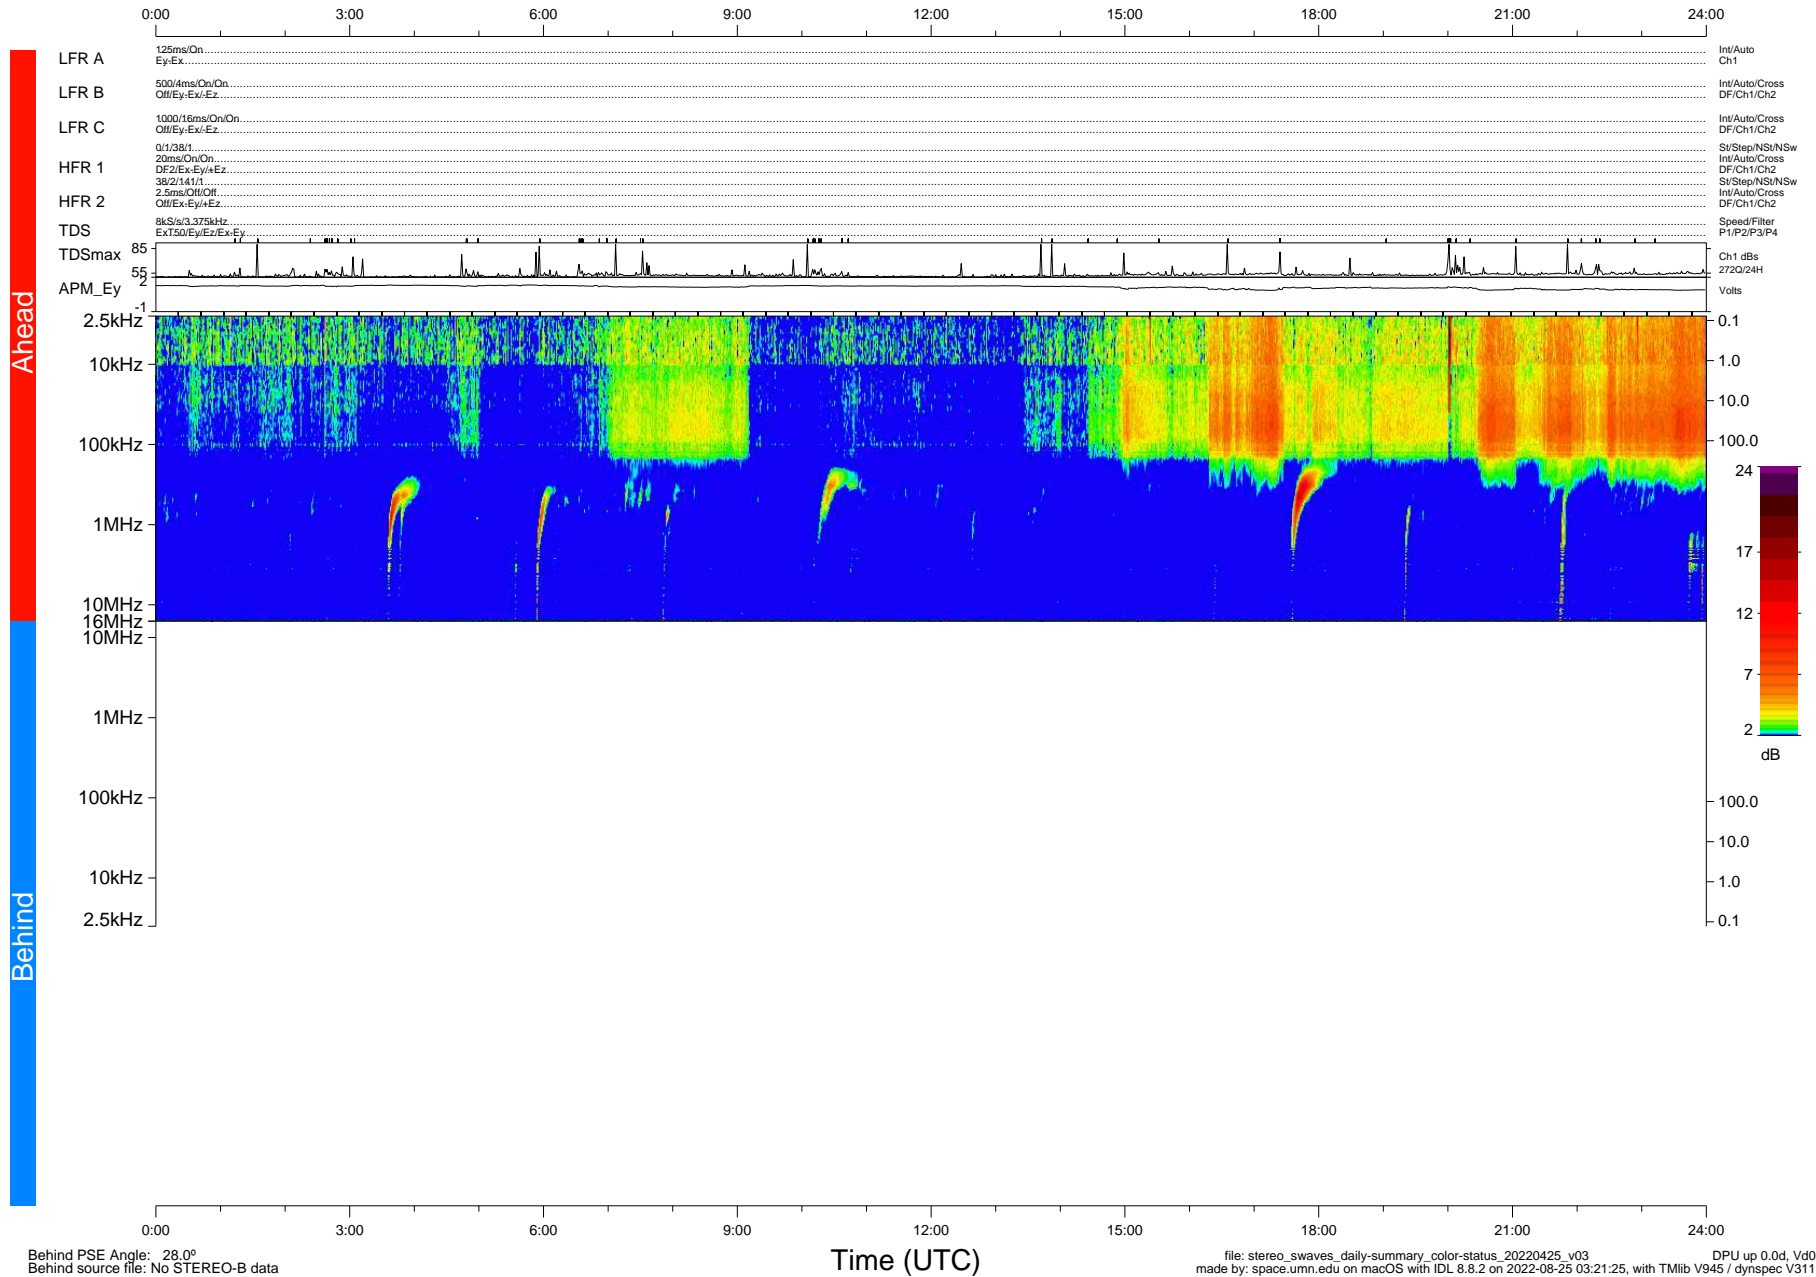

STEREO/WAVES Daily Summary - 25-Apr-2022 (DOY 115)

Ahead source file: swaves_ahead_2022_115_1_05.fin (Recovery: 100.0% HK, 92% Pkts)
 Ahead PSE Angle: -31.7°

DPU up 2483.9d, V412d40

Behind PSE Angle: 28.0°
 Behind source file: No STEREO-B data

file: stereo_swaves_daily-summary_color-status_20220425_v03
 made by: space.umn.edu on macOS with IDL 8.8.2 on 2022-08-25 03:21:25, with Tlib V945 / dynspec V311
 DPU up 0.0d, Vd0