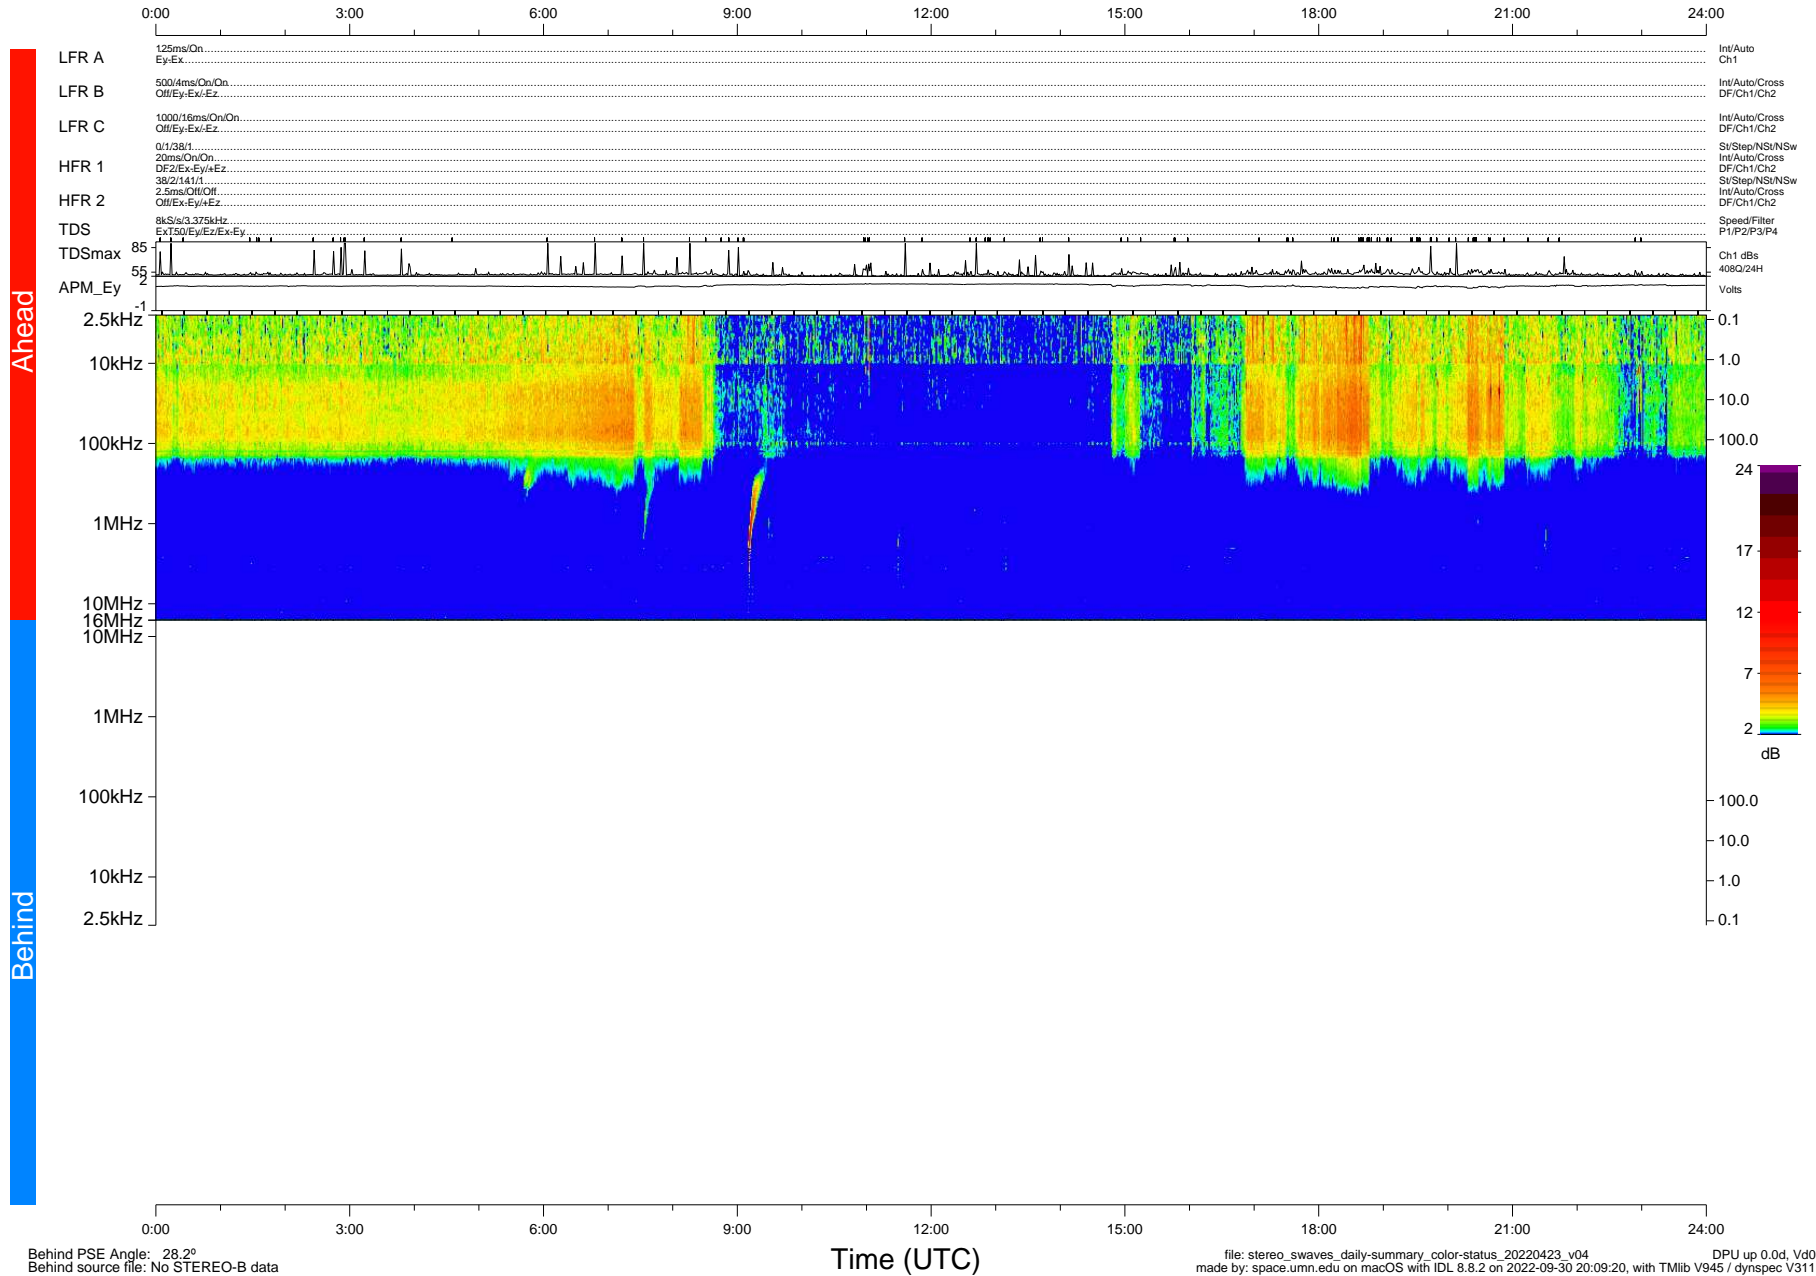

STEREO/WAVES Daily Summary - 23-Apr-2022 (DOY 113)

Ahead source file: swaves_ahead_2022_113_1_05.fin (Recovery: 100.0% HK, 112% Pkts)
 Ahead PSE Angle: -31.7°

DPU up 2481.9d, V412d40

Behind PSE Angle: 28.2°
 Behind source file: No STEREO-B data

Time (UTC)

file: stereo_swaves_daily-summary_color-status_20220423_v04
 made by: space.umn.edu on macOS with IDL 8.8.2 on 2022-09-30 20:09:20, with Tmlib V945 / dynspec V311
 DPU up 0.0d, Vd0