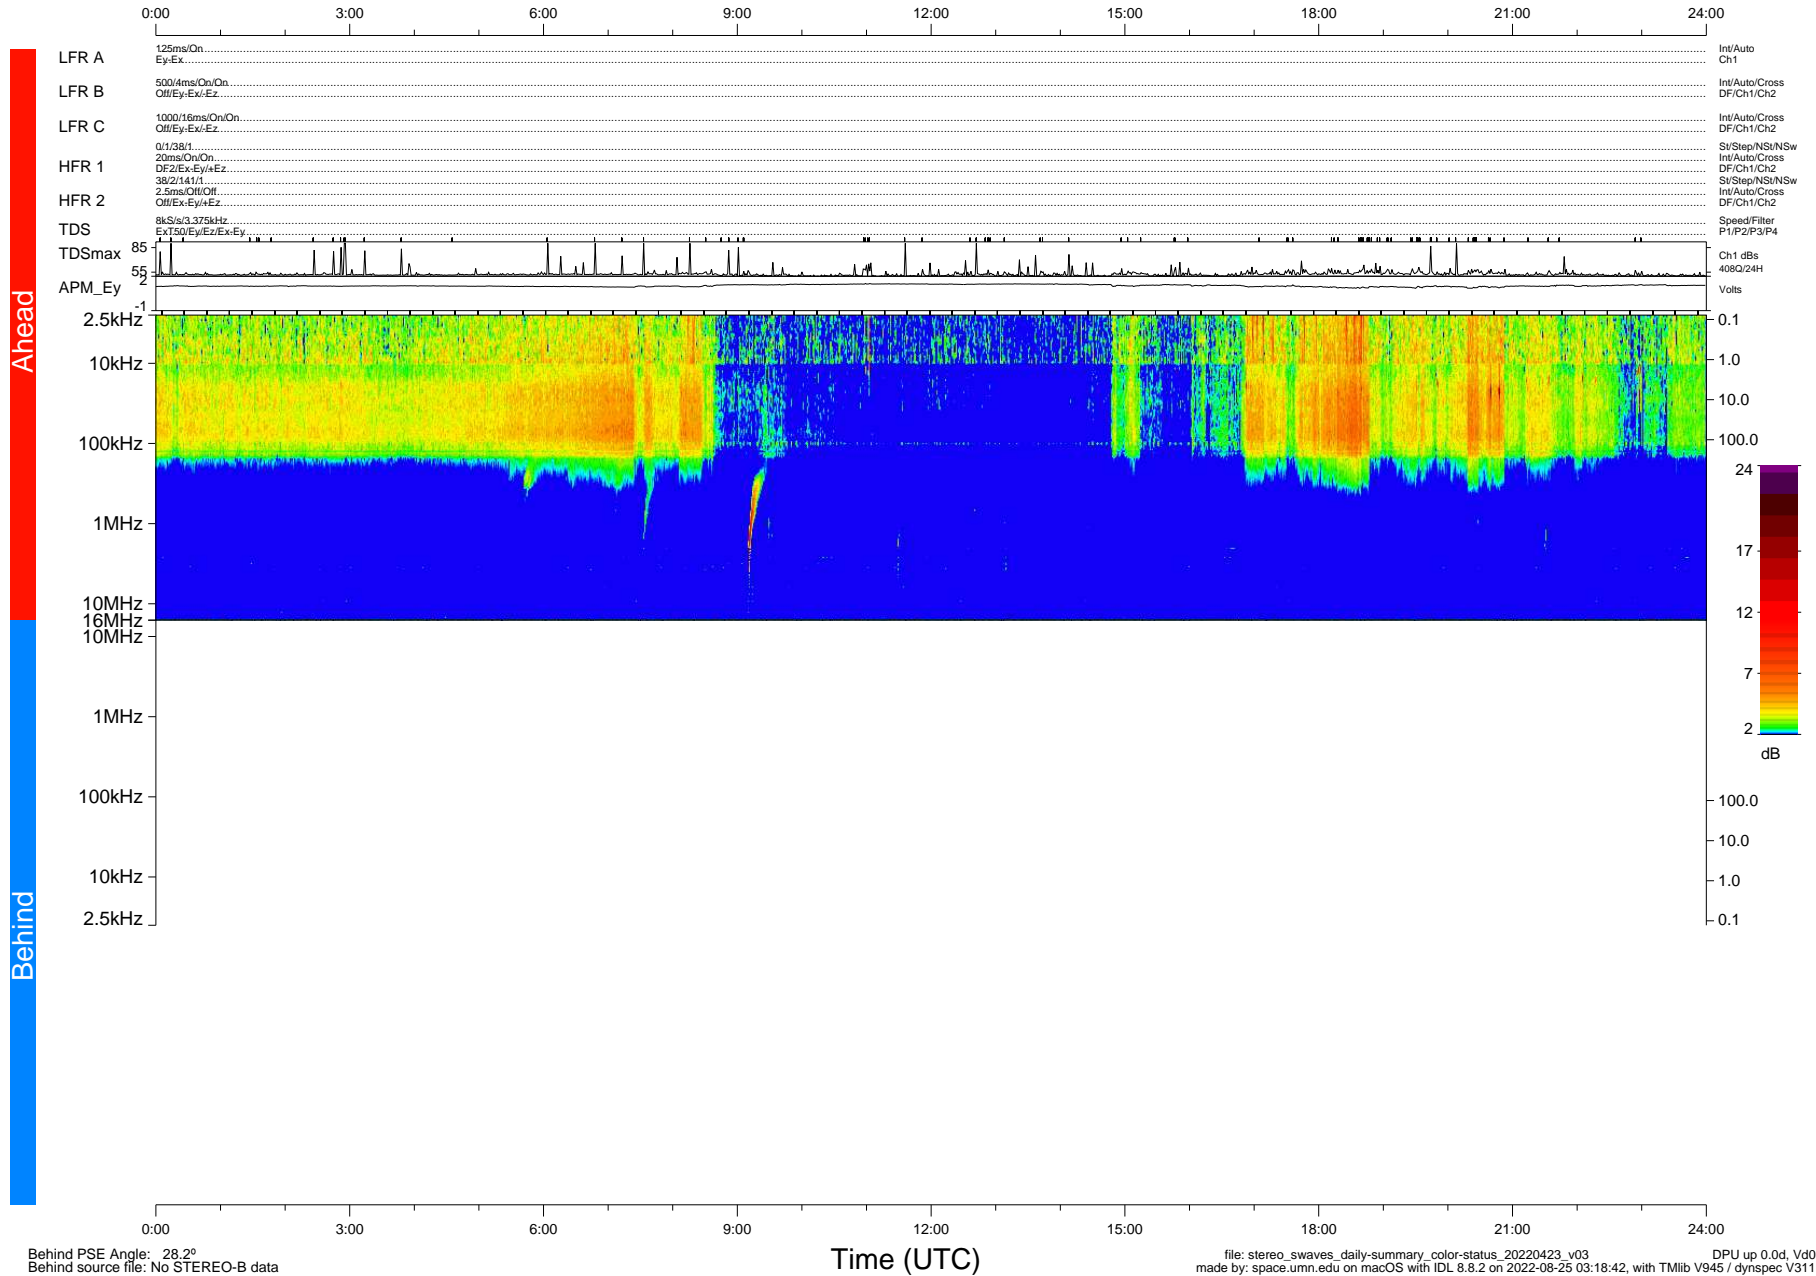

STEREO/WAVES Daily Summary - 23-Apr-2022 (DOY 113)

Ahead source file: swaves_ahead_2022_113_1_05.fin (Recovery: 100.0% HK, 112% Pkts)
 Ahead PSE Angle: -31.7°

DPU up 2481.9d, V412d40

Behind PSE Angle: 28.2°
 Behind source file: No STEREO-B data

Time (UTC)

file: stereo_swaves_daily-summary_color-status_20220423_v03 DPU up 0.0d, Vd0
 made by: space.umn.edu on macOS with IDL 8.8.2 on 2022-08-25 03:18:42, with Tmlib V945 / dynspec V311