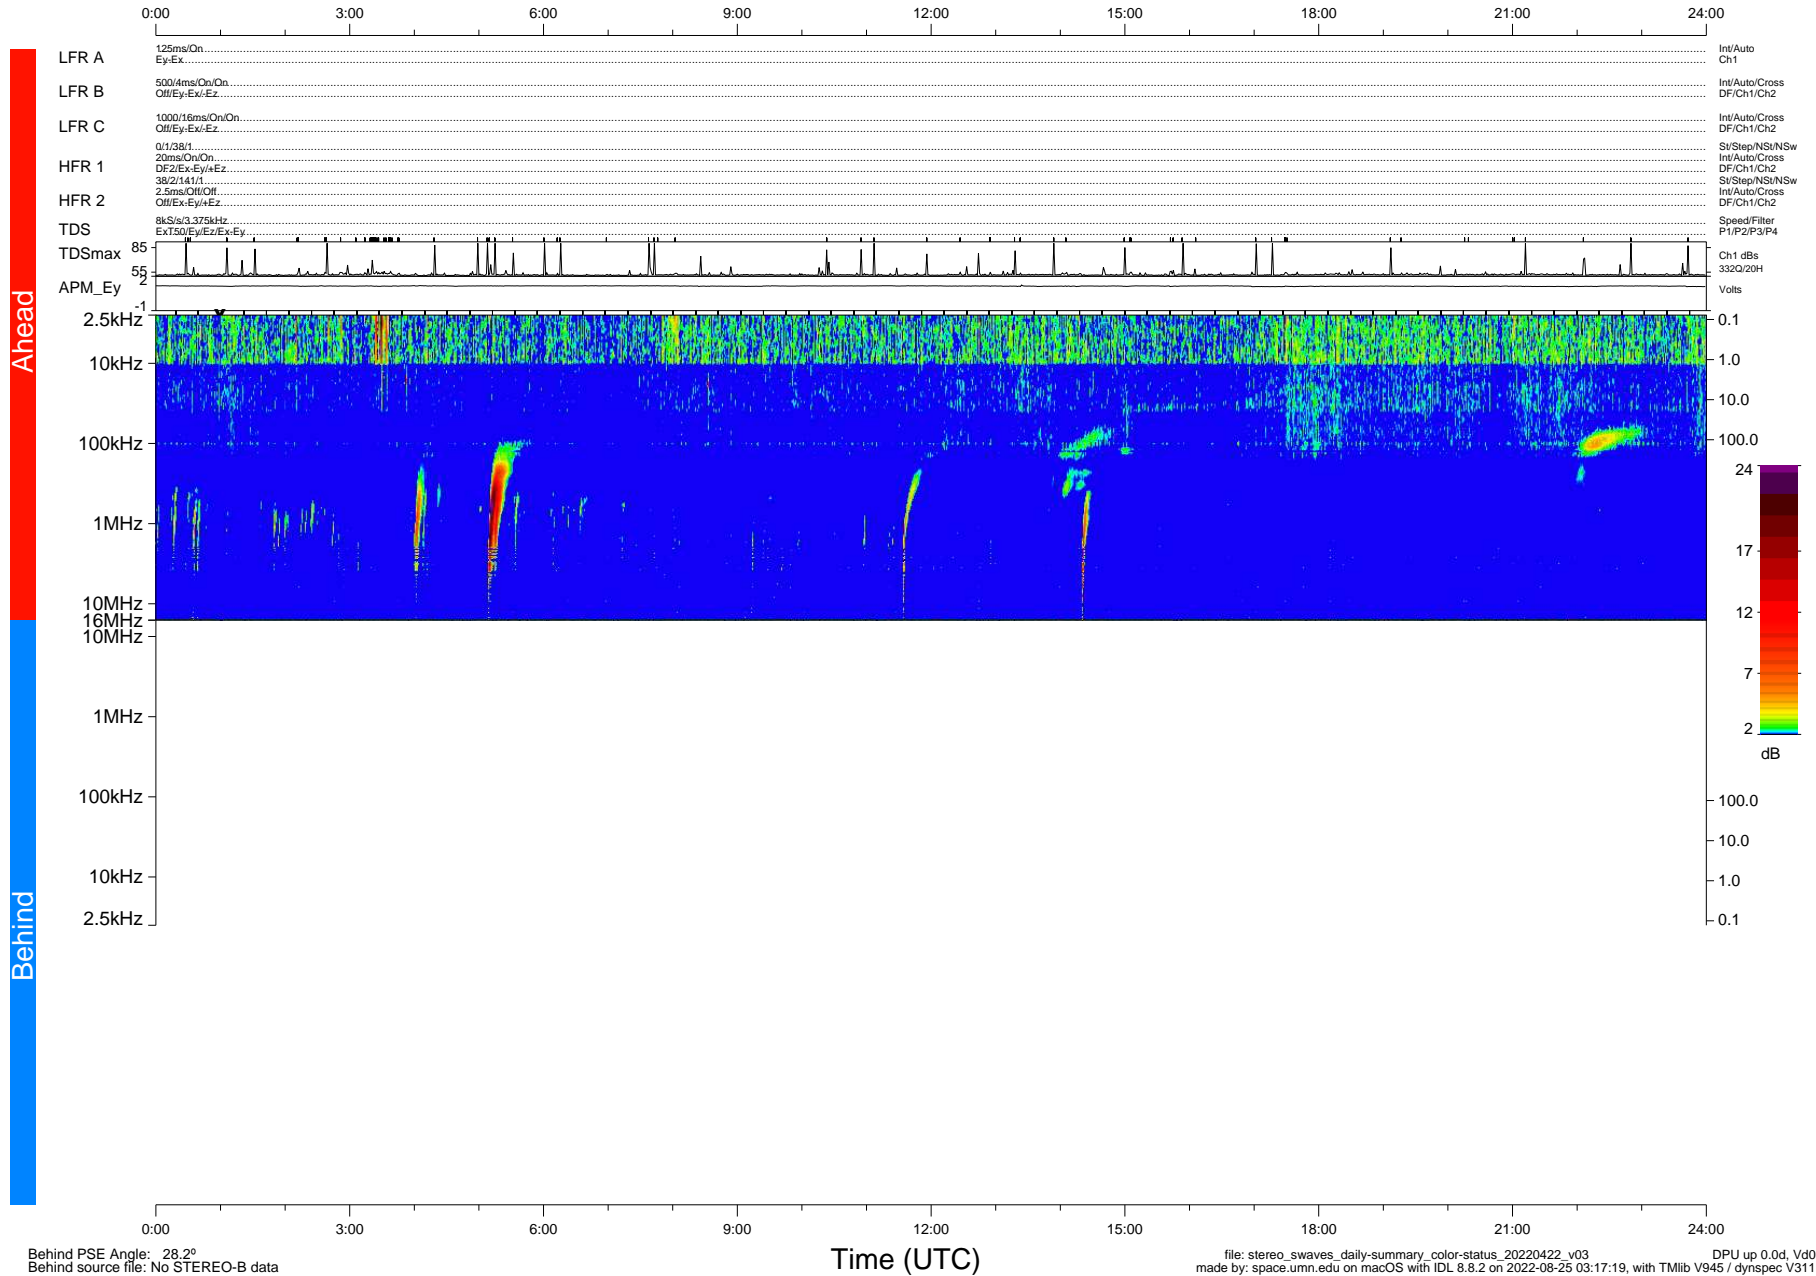

STEREO/WAVES Daily Summary - 22-Apr-2022 (DOY 112)

Ahead source file: swaves_ahead_2022_112_1_06.fin (Recovery: 100.0% HK, 100% Pkts)
 Ahead PSE Angle: -31.9°

DPU up 2480.9d, V412d40

Behind PSE Angle: 28.2°
 Behind source file: No STEREO-B data

file: stereo_swaves_daily-summary_color-status_20220422_v03
 made by: space.umn.edu on macOS with IDL 8.8.2 on 2022-08-25 03:17:19, with Tlib V945 / dynspec V311
 DPU up 0.0d, Vd0