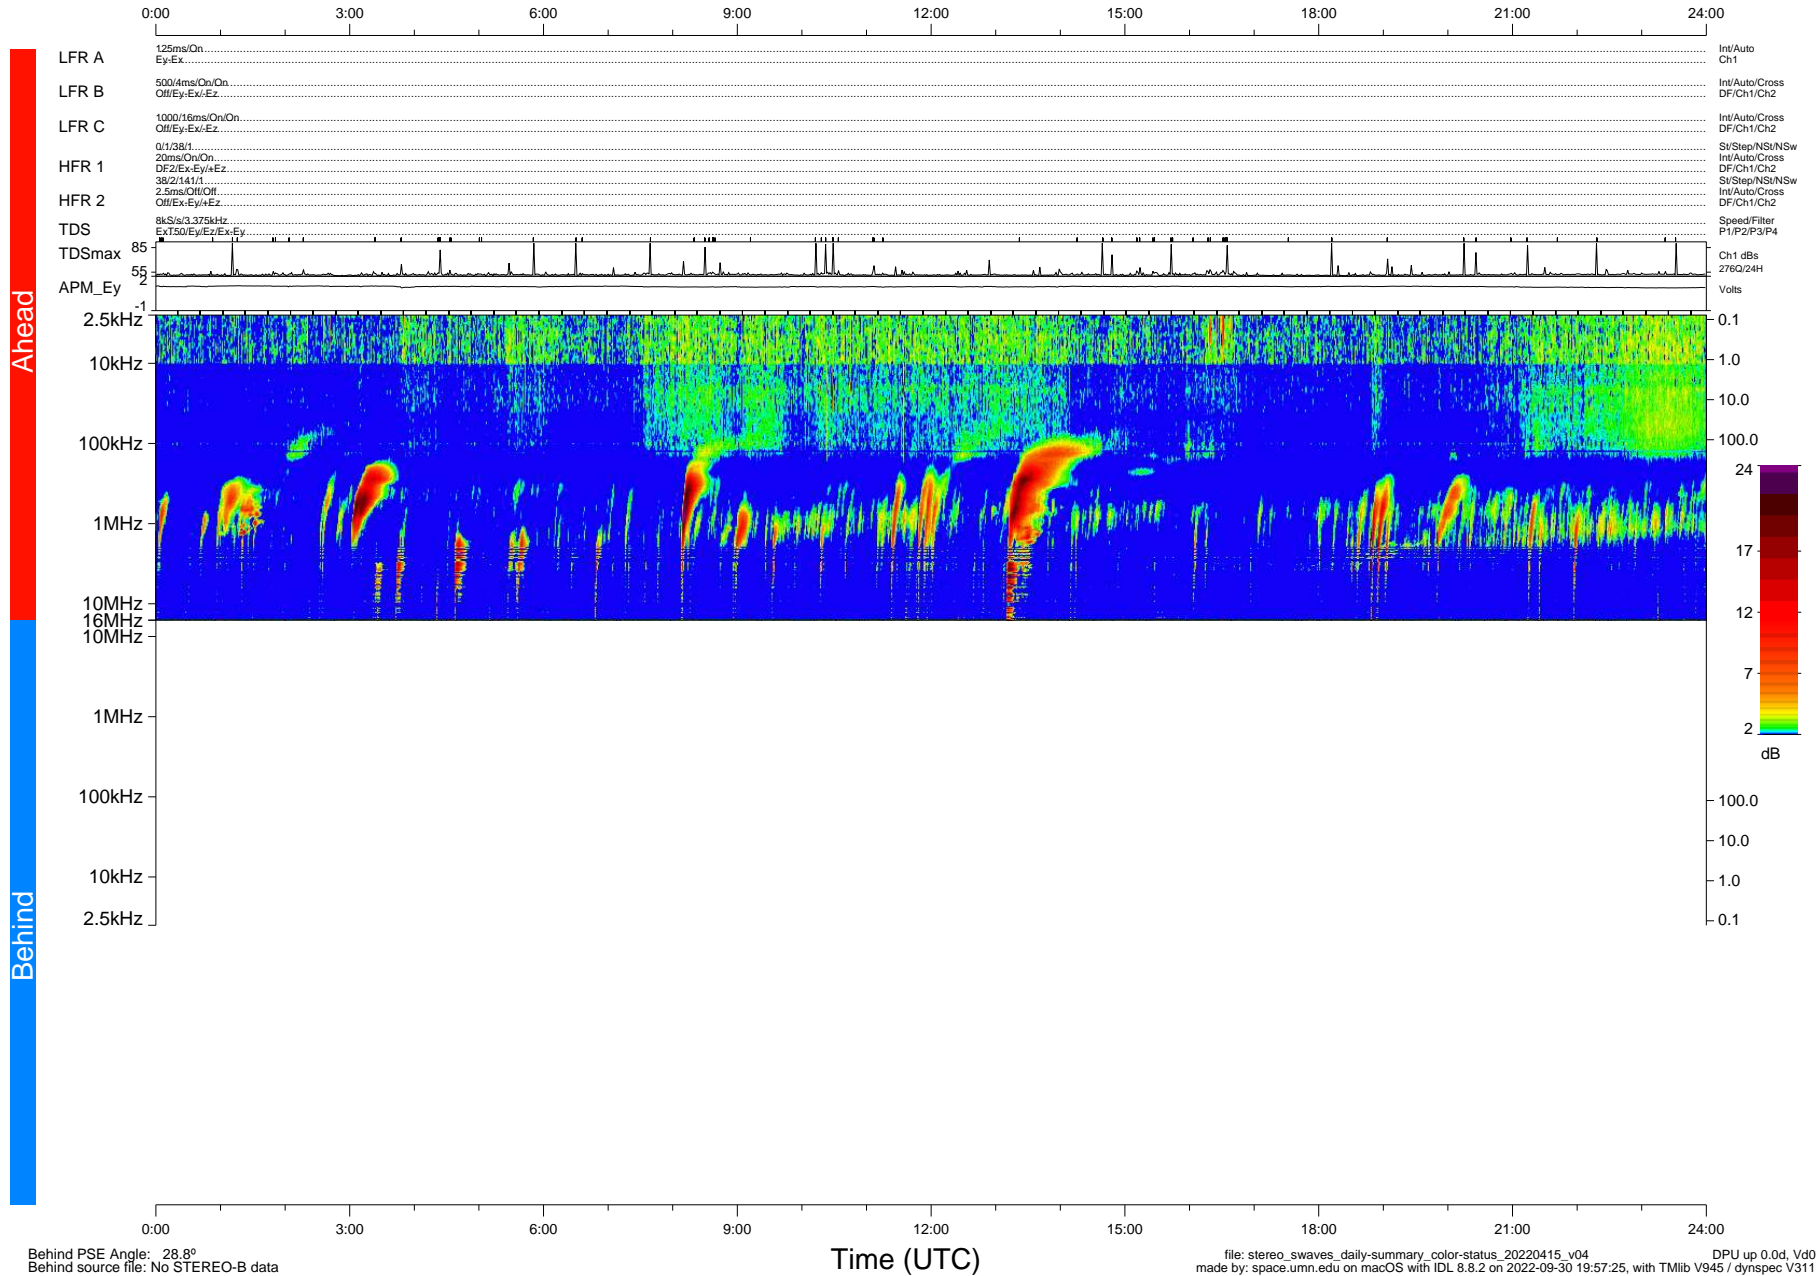

STEREO/WAVES Daily Summary - 15-Apr-2022 (DOY 105)

Ahead source file: swaves_ahead_2022_105_1_05.fin (Recovery: 100.0% HK, 93% Pkts)
 Ahead PSE Angle: -32.2°

DPU up 2473.9d, V412d40

Behind PSE Angle: 28.8°
 Behind source file: No STEREO-B data

file: stereo_swaves_daily-summary_color-status_20220415_v04
 made by: space.umn.edu on macOS with IDL 8.8.2 on 2022-09-30 19:57:25, with Tmlib V945 / dynspec V311
 DPU up 0.0d, Vd0