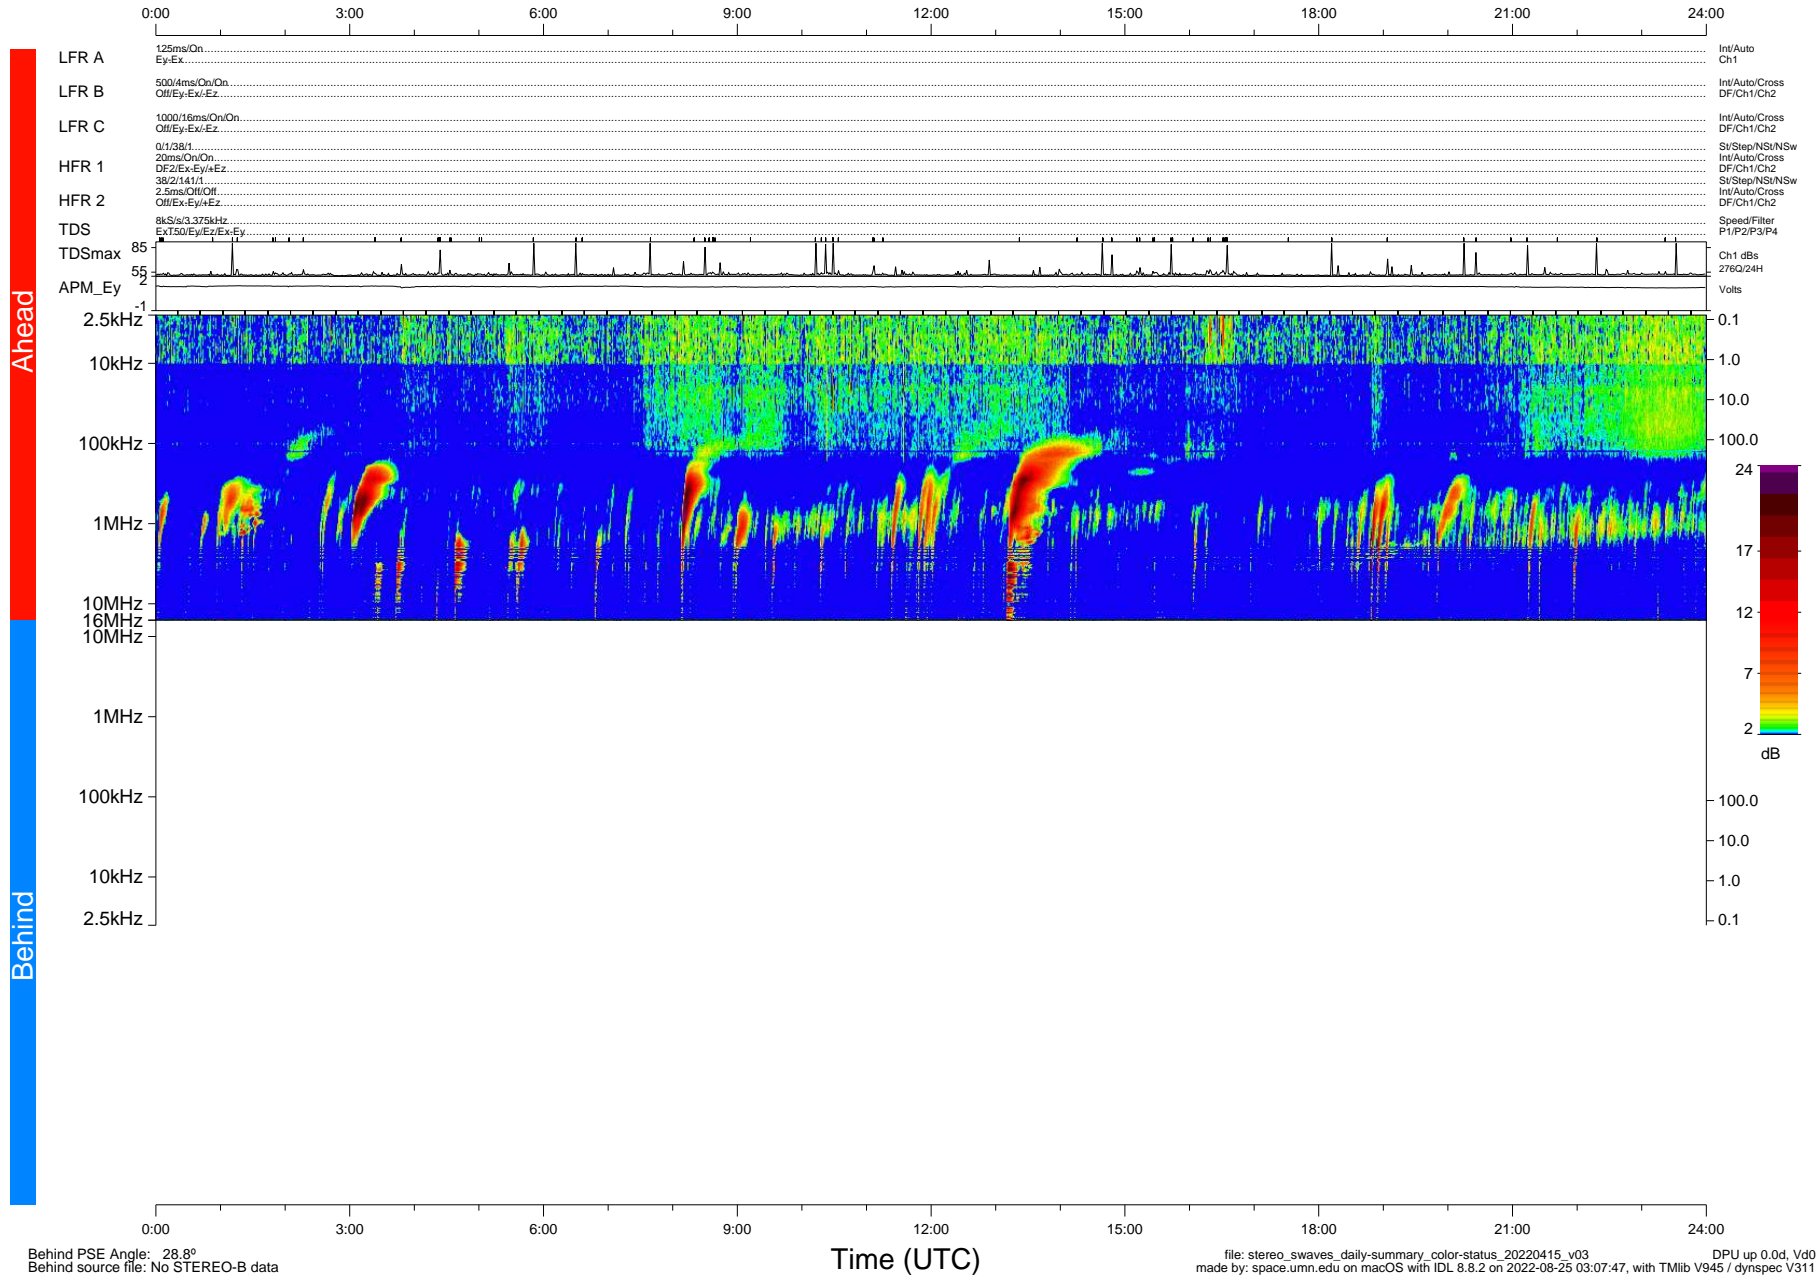

STEREO/WAVES Daily Summary - 15-Apr-2022 (DOY 105)

Ahead source file: swaves_ahead_2022_105_1_05.fin (Recovery: 100.0% HK, 93% Pkts)
 Ahead PSE Angle: -32.2°

DPU up 2473.9d, V412d40

Behind PSE Angle: 28.8°
 Behind source file: No STEREO-B data

file: stereo_swaves_daily-summary_color-status_20220415_v03
 made by: space.umn.edu on macOS with IDL 8.8.2 on 2022-08-25 03:07:47, with Tmlib V945 / dynspec V311
 DPU up 0.0d, Vd0