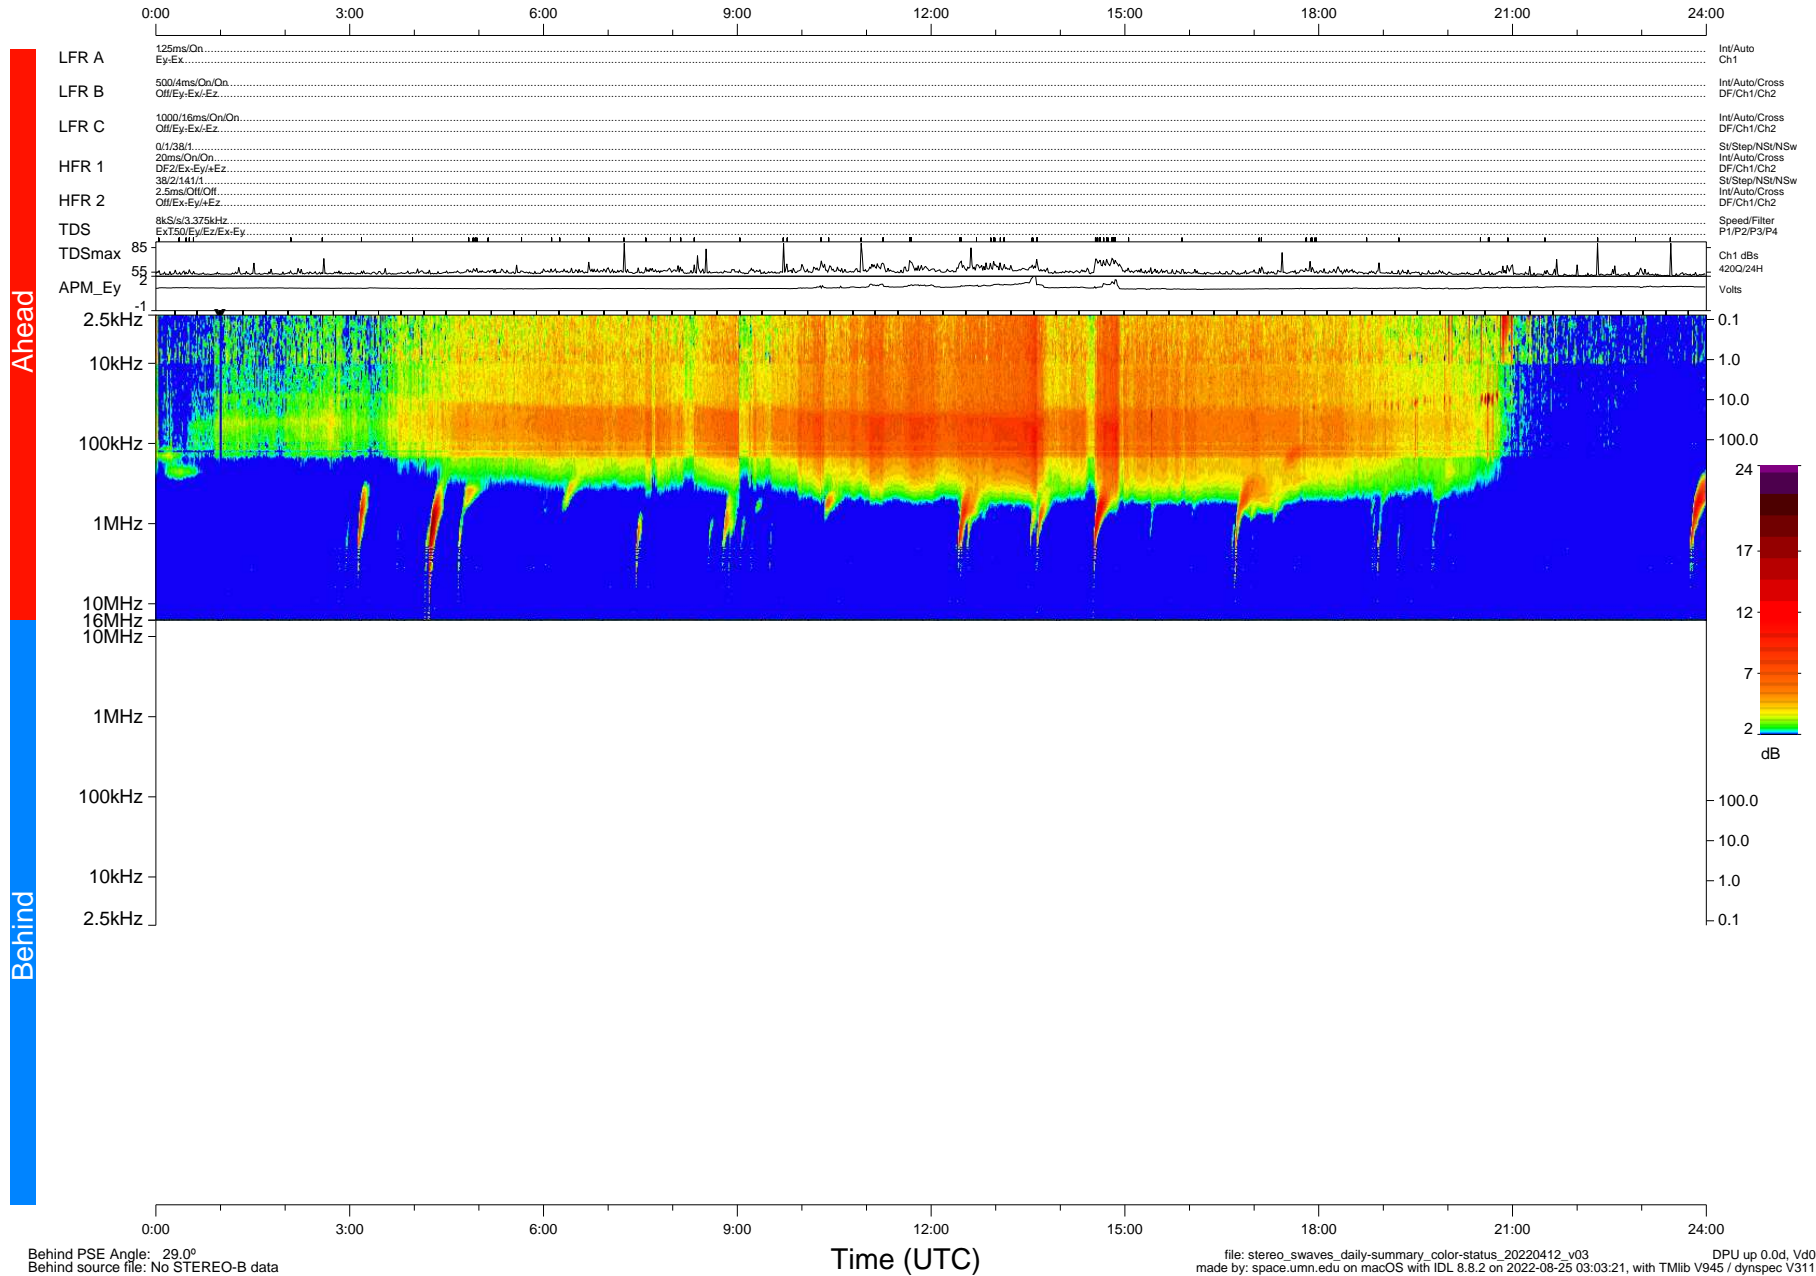

STEREO/WAVES Daily Summary - 12-Apr-2022 (DOY 102)

Ahead source file: swaves_ahead_2022_102_1_06.fin (Recovery: 100.0% HK, 114% Pkts)
 Ahead PSE Angle: -32.4°

DPU up 2470.9d, V412d40

Behind PSE Angle: 29.0°
 Behind source file: No STEREO-B data

Time (UTC)

file: stereo_swaves_daily-summary_color-status_20220412_v03
 made by: space.umn.edu on macOS with IDL 8.8.2 on 2022-08-25 03:03:21, with Tlib V945 / dynspec V311
 DPU up 0.0d, Vd0