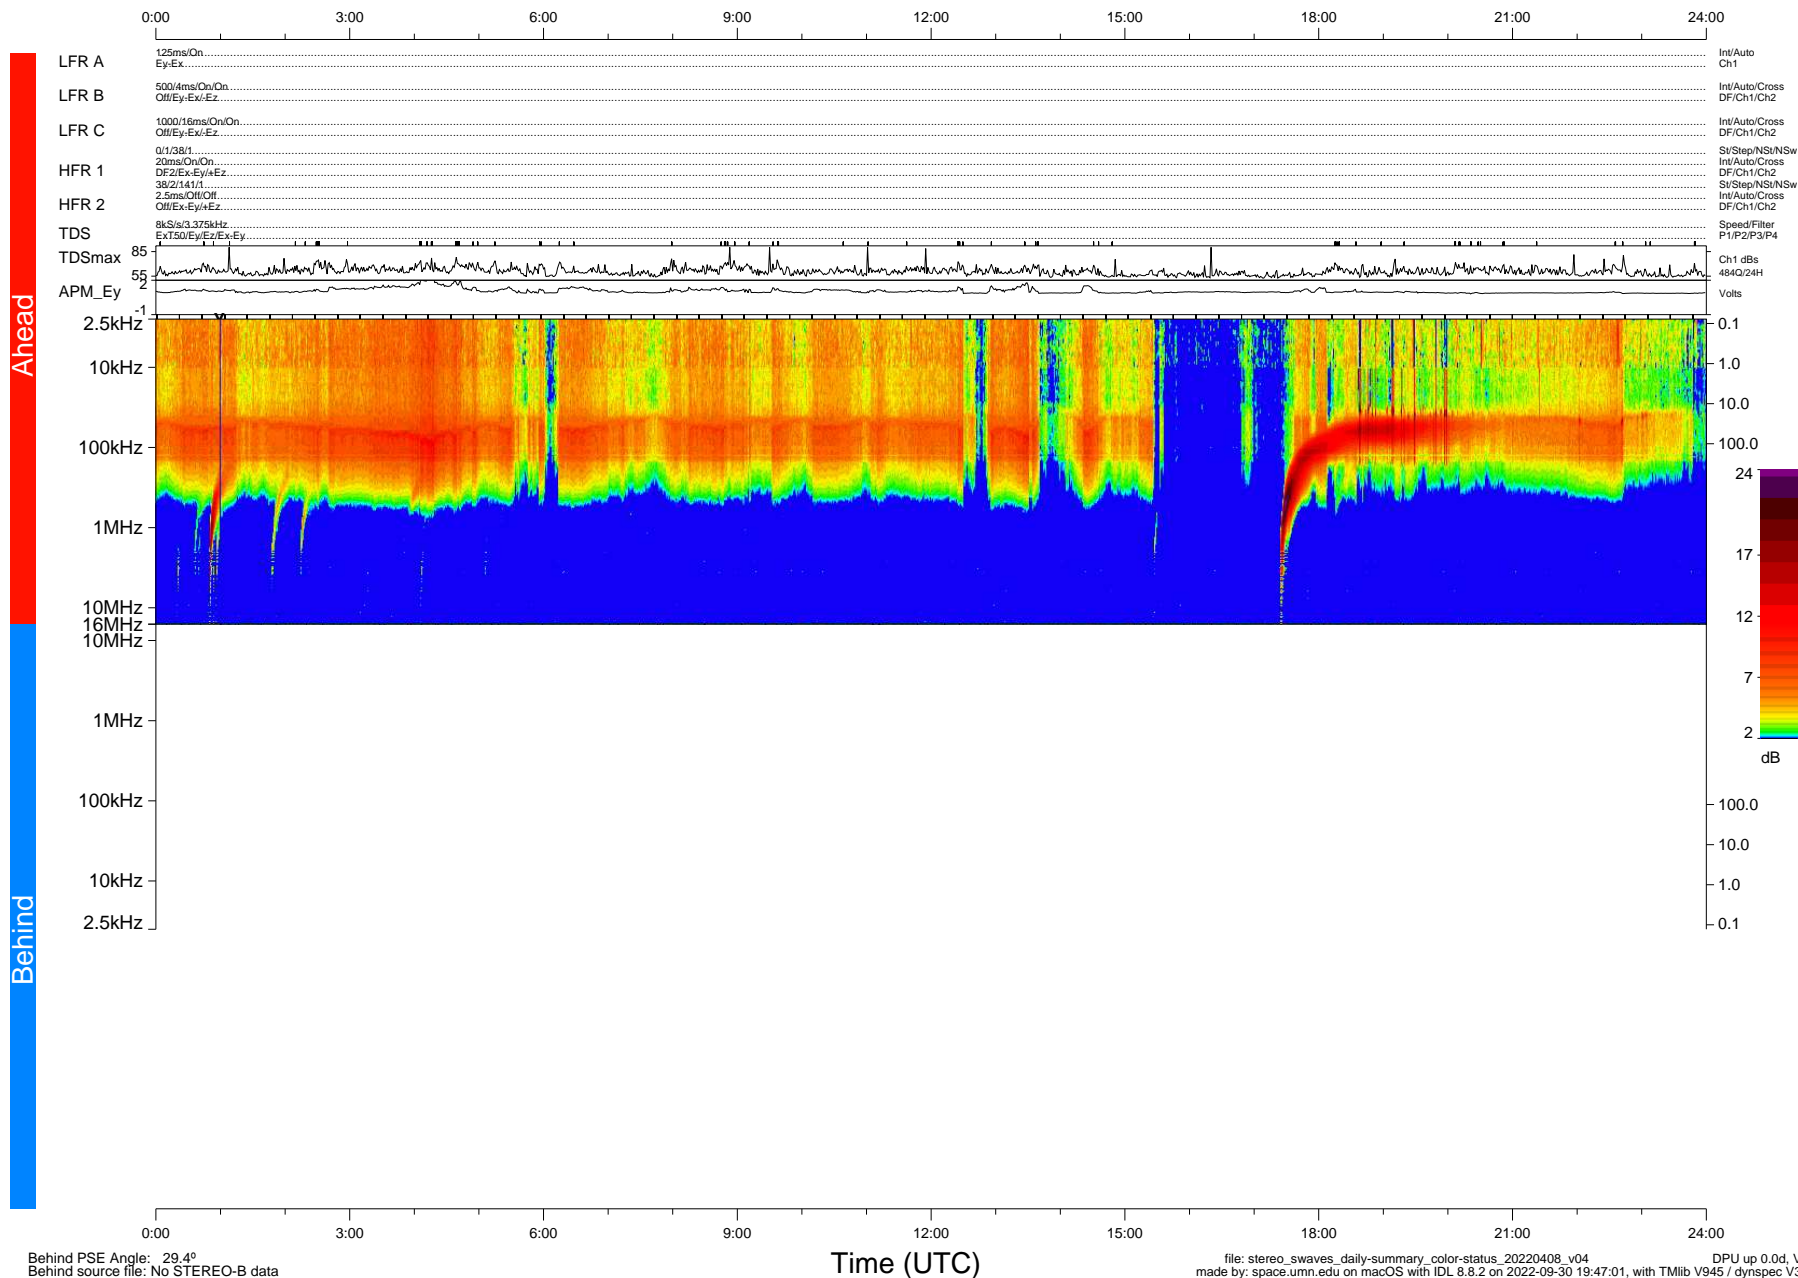

STEREO/WAVES Daily Summary - 08-Apr-2022 (DOY 098)

Ahead source file: swaves_ahead_2022_098_1_07.fin (Recovery: 100.0% HK, 123% Pkts)
Ahead PSE Angle: -32.6°

DPU up 2466.9d, V412d40

Behind PSE Angle: 29.4°
Behind source file: No STEREO-B data

Time (UTC)