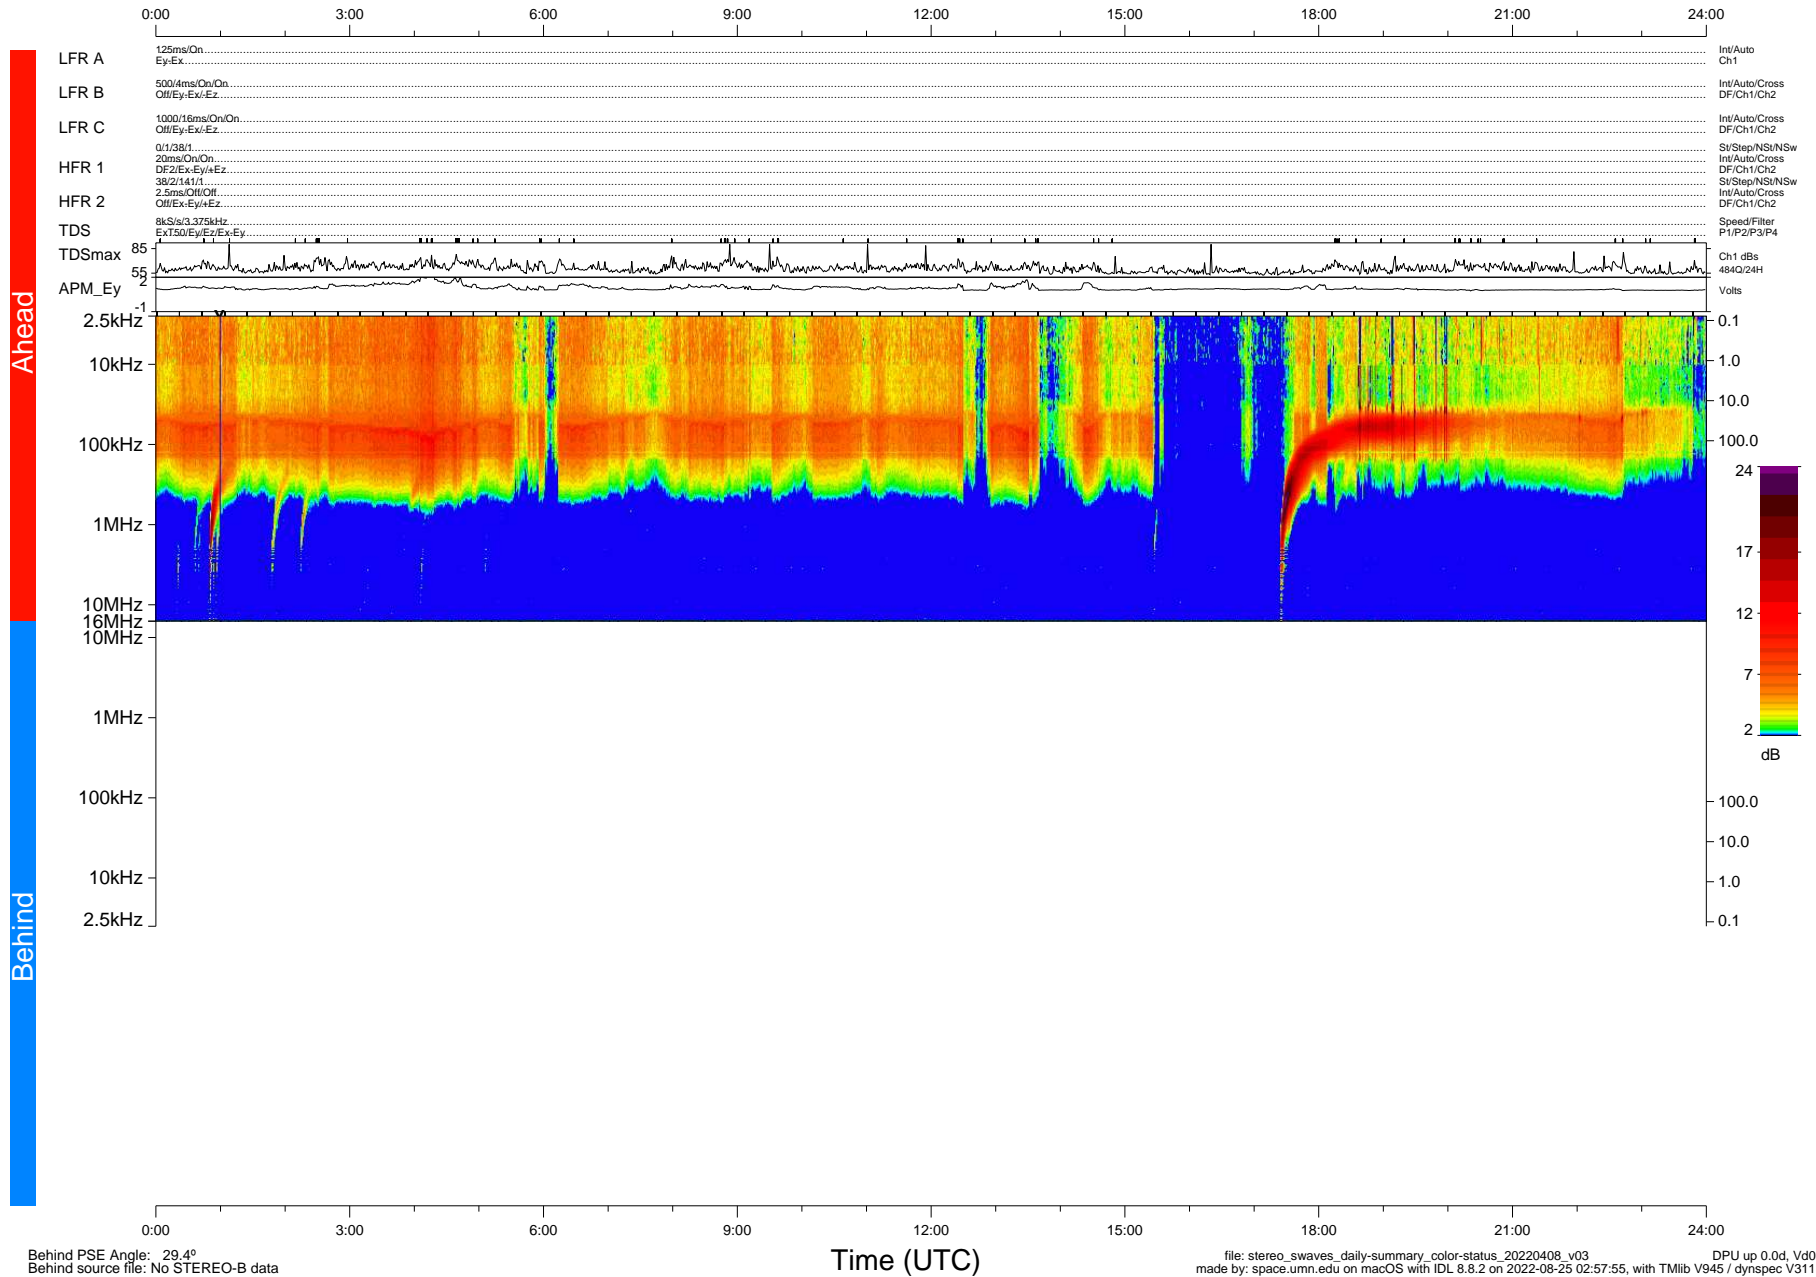

STEREO/WAVES Daily Summary - 08-Apr-2022 (DOY 098)

Ahead source file: swaves_ahead_2022_098_1_07.fin (Recovery: 100.0% HK, 123% Pkts)
 Ahead PSE Angle: -32.6°

DPU up 2466.9d, V412d40

Behind PSE Angle: 29.4°
 Behind source file: No STEREO-B data

file: stereo_swaves_daily-summary_color-status_20220408_v03
 made by: space.umn.edu on macOS with IDL 8.8.2 on 2022-08-25 02:57:55, with Tlib V945 / dynspec V311
 DPU up 0.0d, Vd0