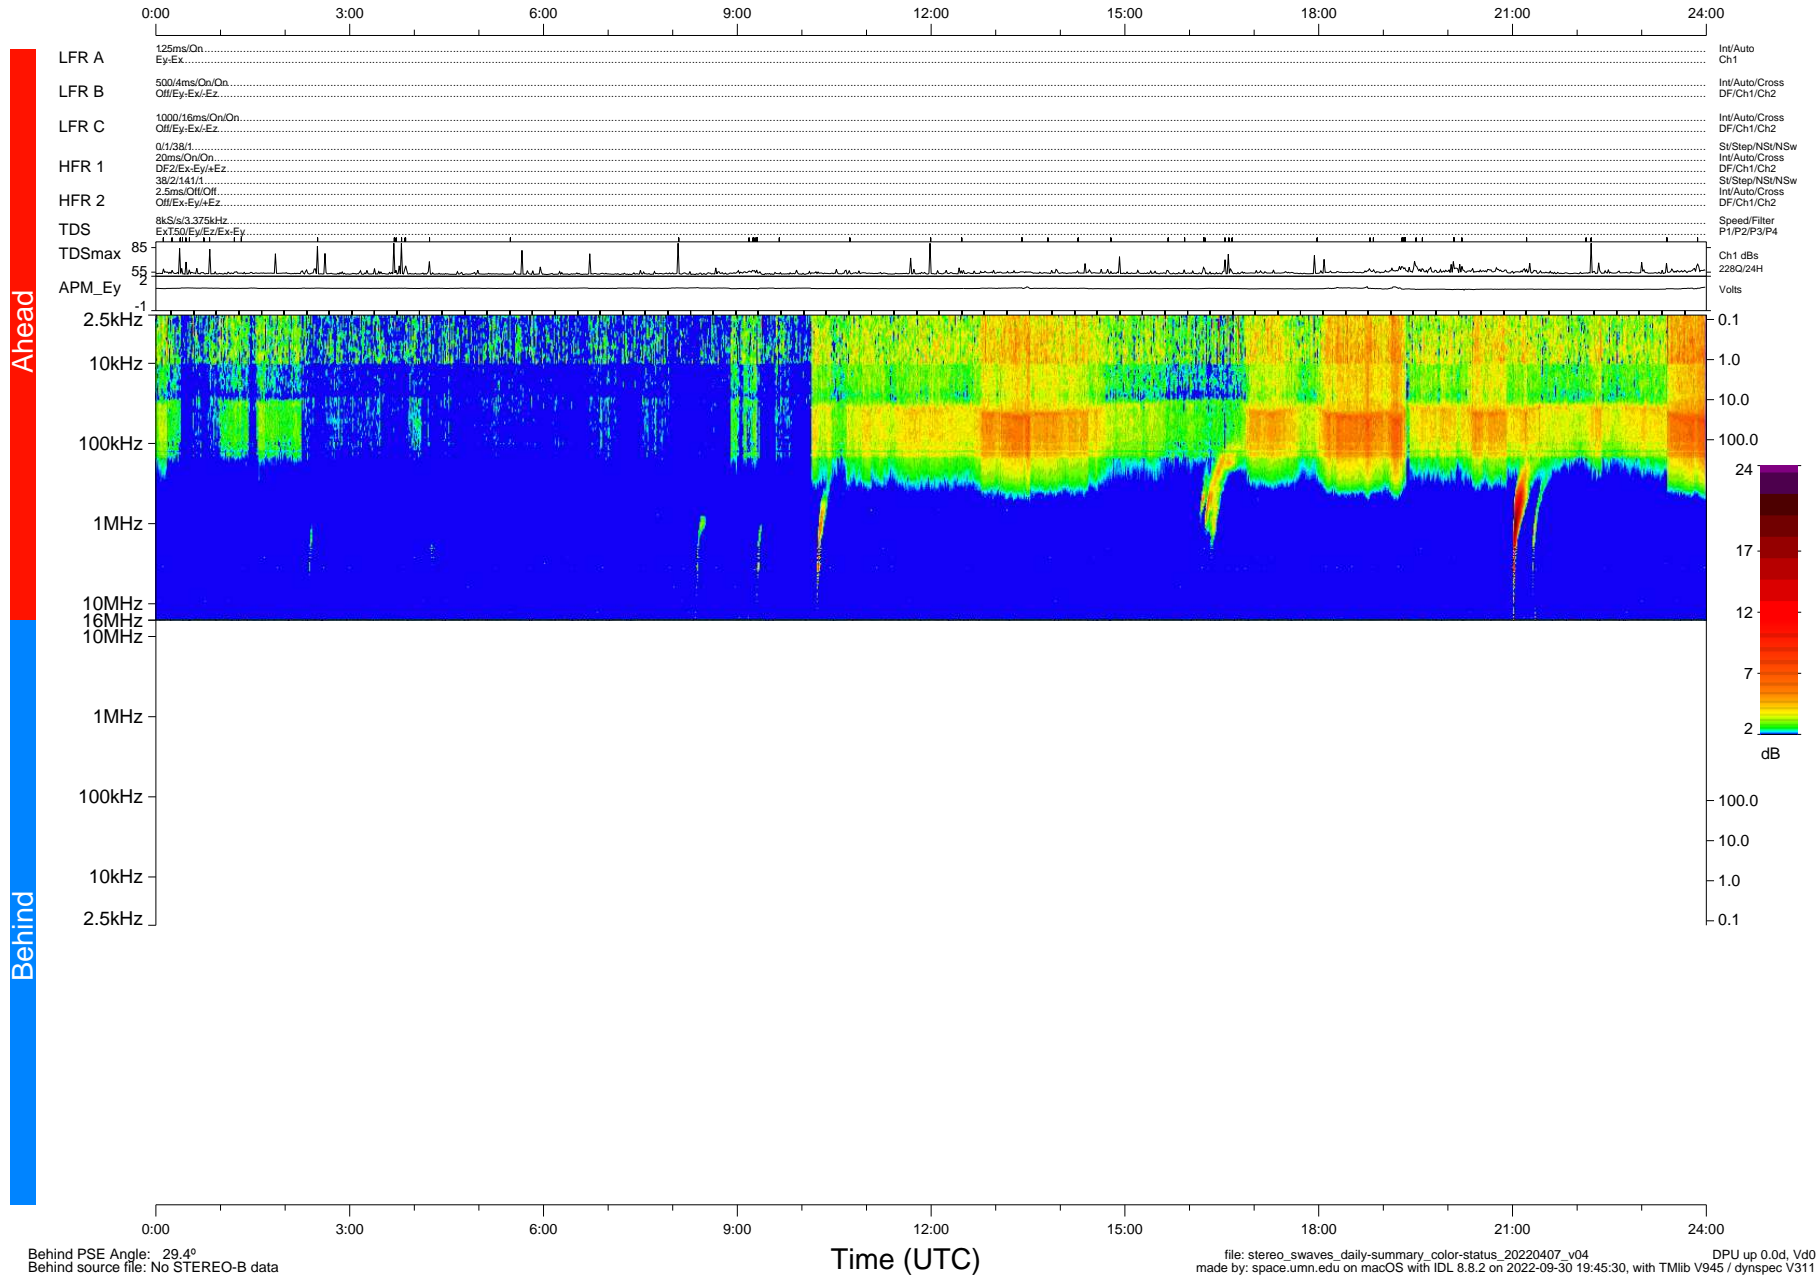

STEREO/WAVES Daily Summary - 07-Apr-2022 (DOY 097)

Ahead source file: swaves_ahead_2022_097_1_06.fin (Recovery: 100.0% HK, 86% Pkts)
 Ahead PSE Angle: -32.7°

DPU up 2465.9d, V412d40

Behind PSE Angle: 29.4°
 Behind source file: No STEREO-B data

file: stereo_swaves_daily-summary_color-status_20220407_v04
 made by: space.umn.edu on macOS with IDL 8.8.2 on 2022-09-30 19:45:30, with Tlib V945 / dynspec V311
 DPU up 0.0d, Vd0