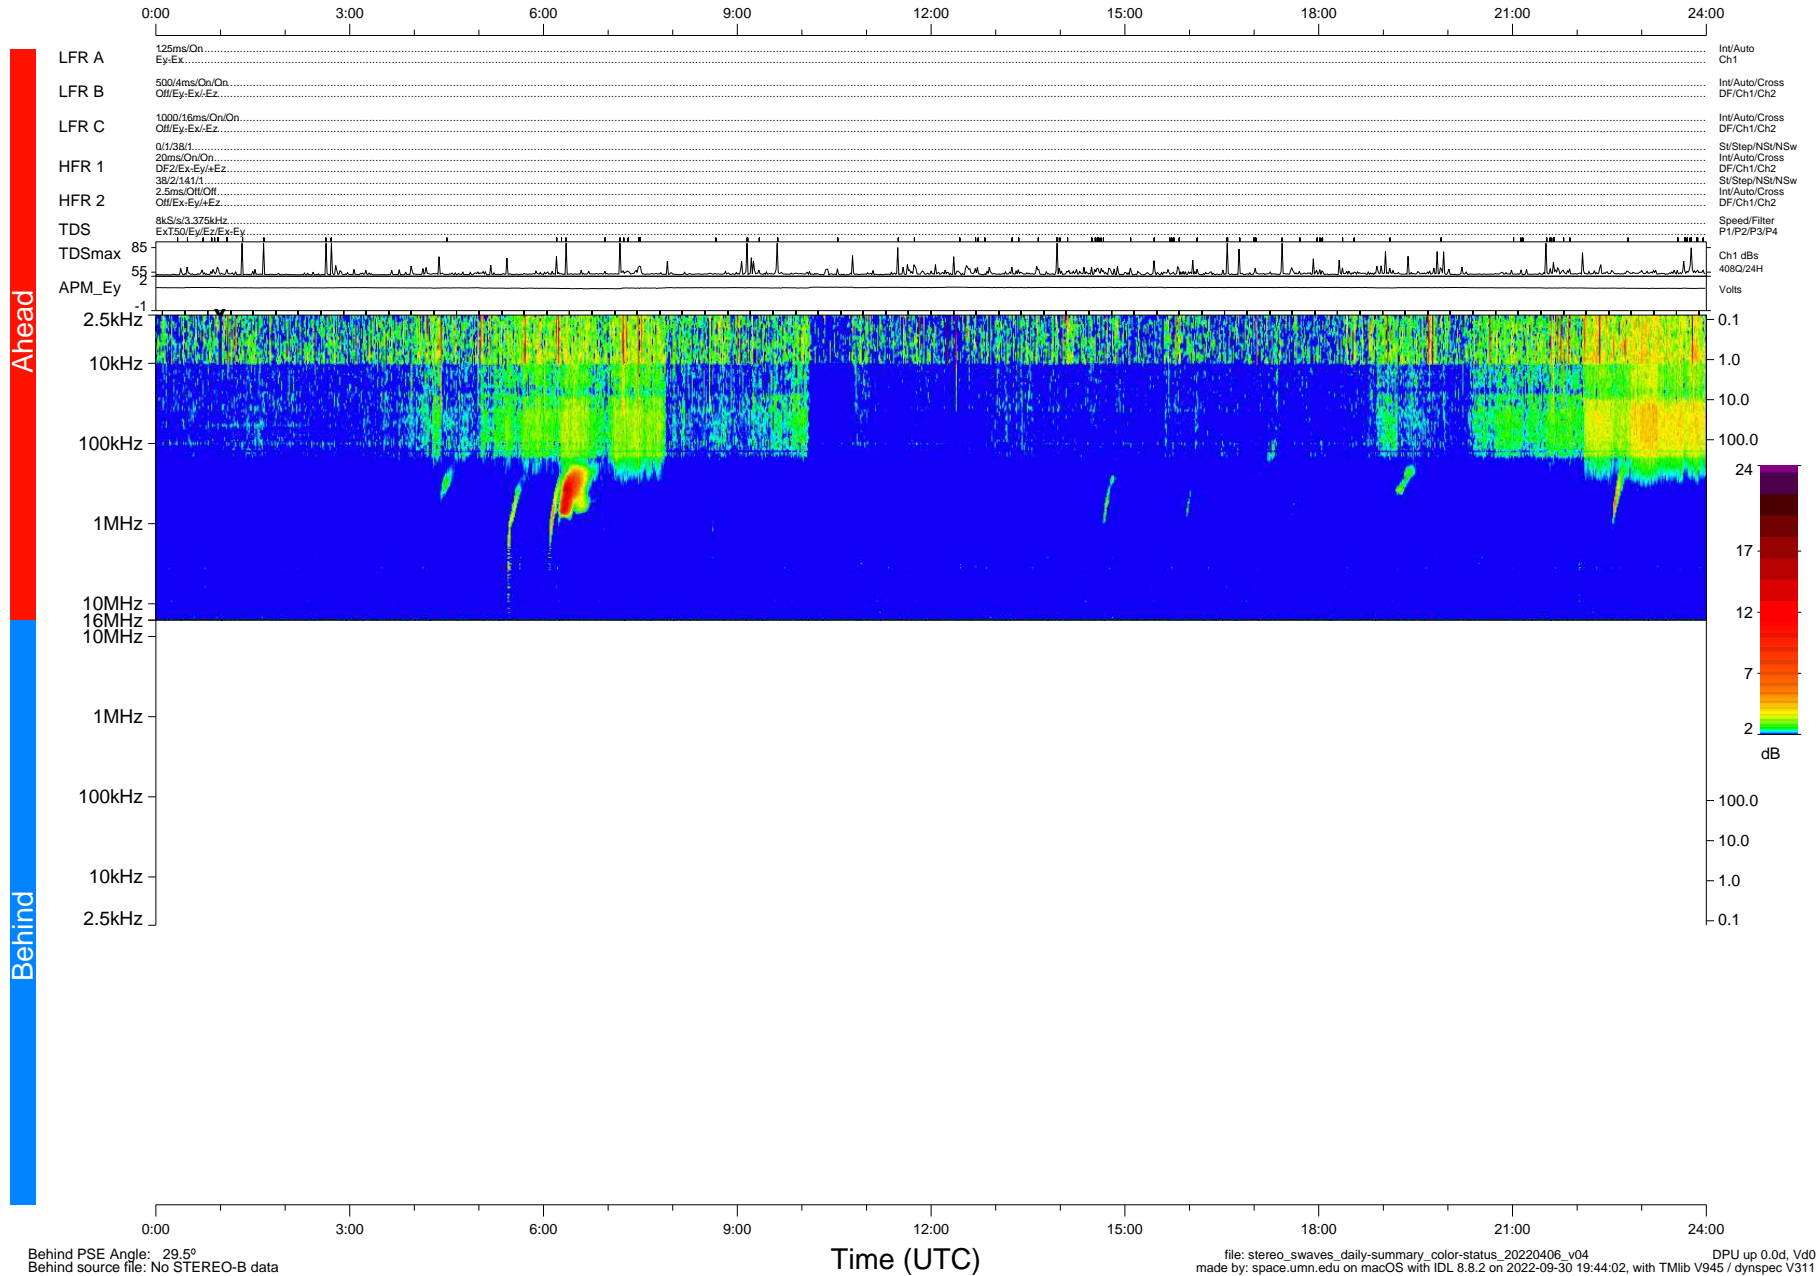

STEREO/WAVES Daily Summary - 06-Apr-2022 (DOY 096)

Ahead source file: swaves_ahead_2022_096_1_06.fin (Recovery: 100.0% HK, 112% Pkts)
 Ahead PSE Angle: -32.7°

DPU up 2464.9d, V412d40

Behind PSE Angle: 29.5°
 Behind source file: No STEREO-B data

file: stereo_swaves_daily-summary_color-status_20220406_v04
 made by: space.umn.edu on macOS with IDL 8.8.2 on 2022-09-30 19:44:02, with Tlib V945 / dynspec V311
 DPU up 0.0d, Vd0