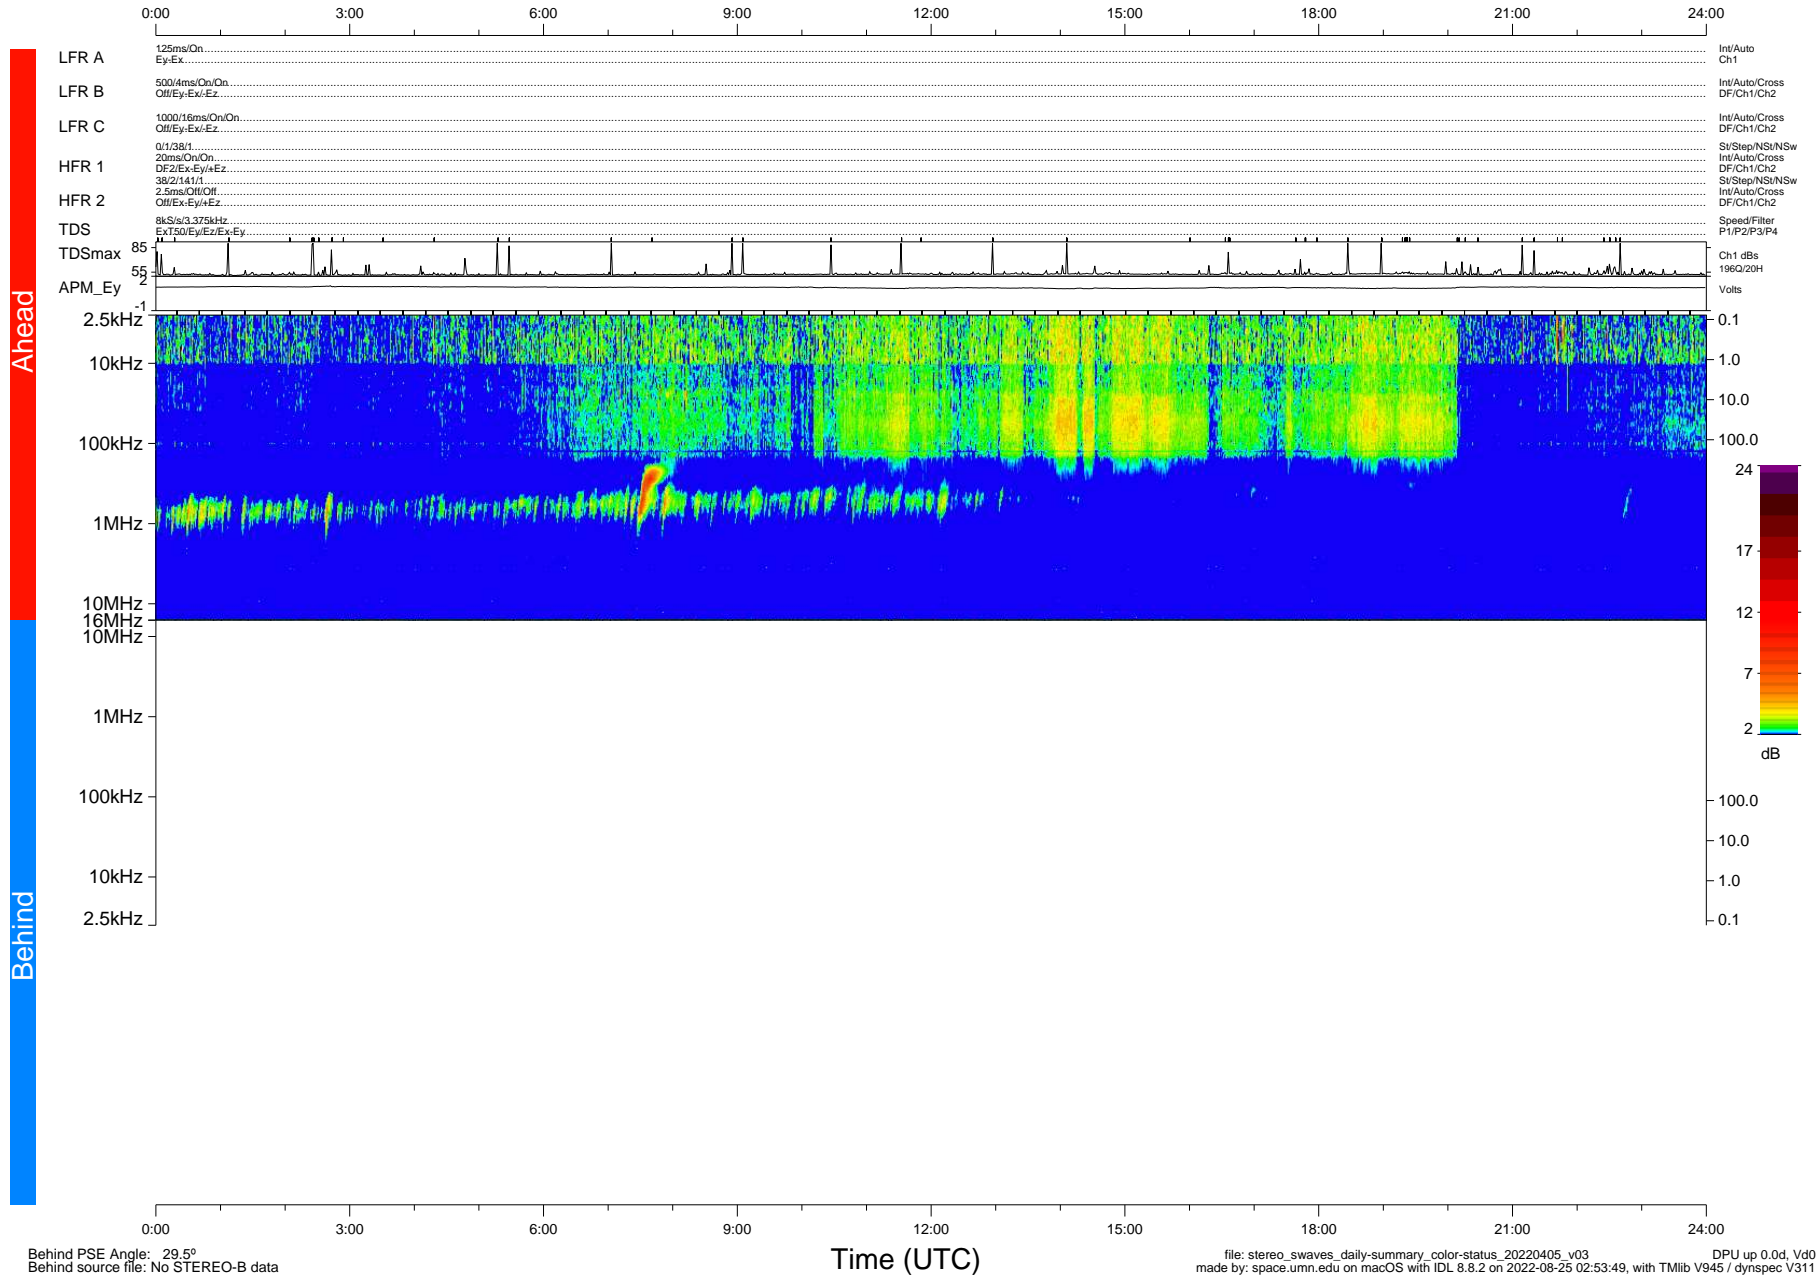

STEREO/WAVES Daily Summary - 05-Apr-2022 (DOY 095)

Ahead source file: swaves_ahead_2022_095_1_06.fin (Recovery: 100.0% HK, 80% PKts)
 Ahead PSE Angle: -32.8°

DPU up 2463.9d, V412d40

Behind PSE Angle: 29.5°
 Behind source file: No STEREO-B data

Time (UTC)

file: stereo_swaves_daily-summary_color-status_20220405_v03 DPU up 0.0d, Vd0
 made by: space.umn.edu on macOS with IDL 8.8.2 on 2022-08-25 02:53:49, with Tlib V945 / dynspec V311