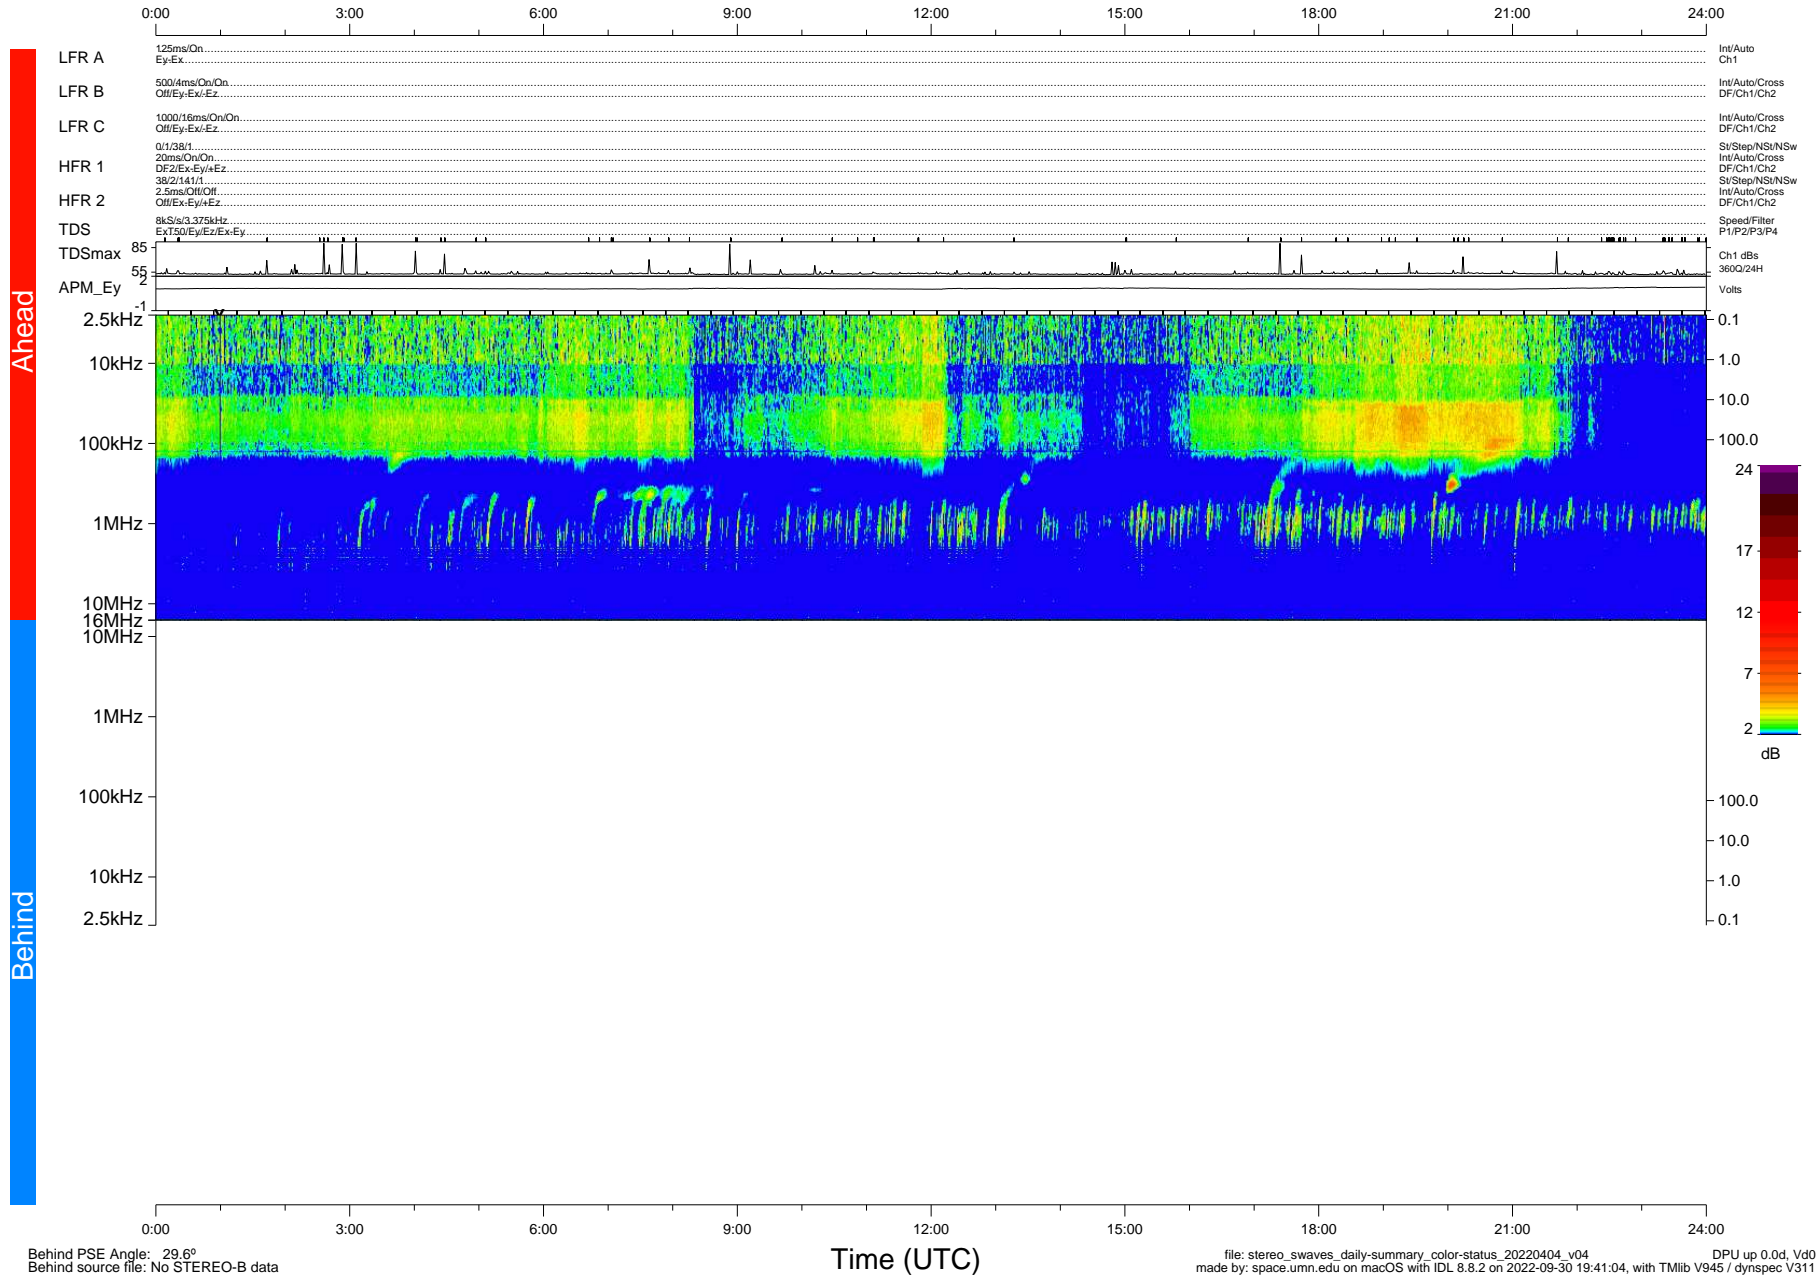

STEREO/WAVES Daily Summary - 04-Apr-2022 (DOY 094)

Ahead source file: swaves_ahead_2022_094_1_06.fin (Recovery: 100.0% HK, 105% Pkts)
 Ahead PSE Angle: -32.8°

DPU up 2462.9d, V412d40

Behind PSE Angle: 29.6°
 Behind source file: No STEREO-B data

file: stereo_swaves_daily-summary_color-status_20220404_v04
 made by: space.umn.edu on macOS with IDL 8.8.2 on 2022-09-30 19:41:04, with Tlib V945 / dynspec V311
 DPU up 0.0d, Vd0