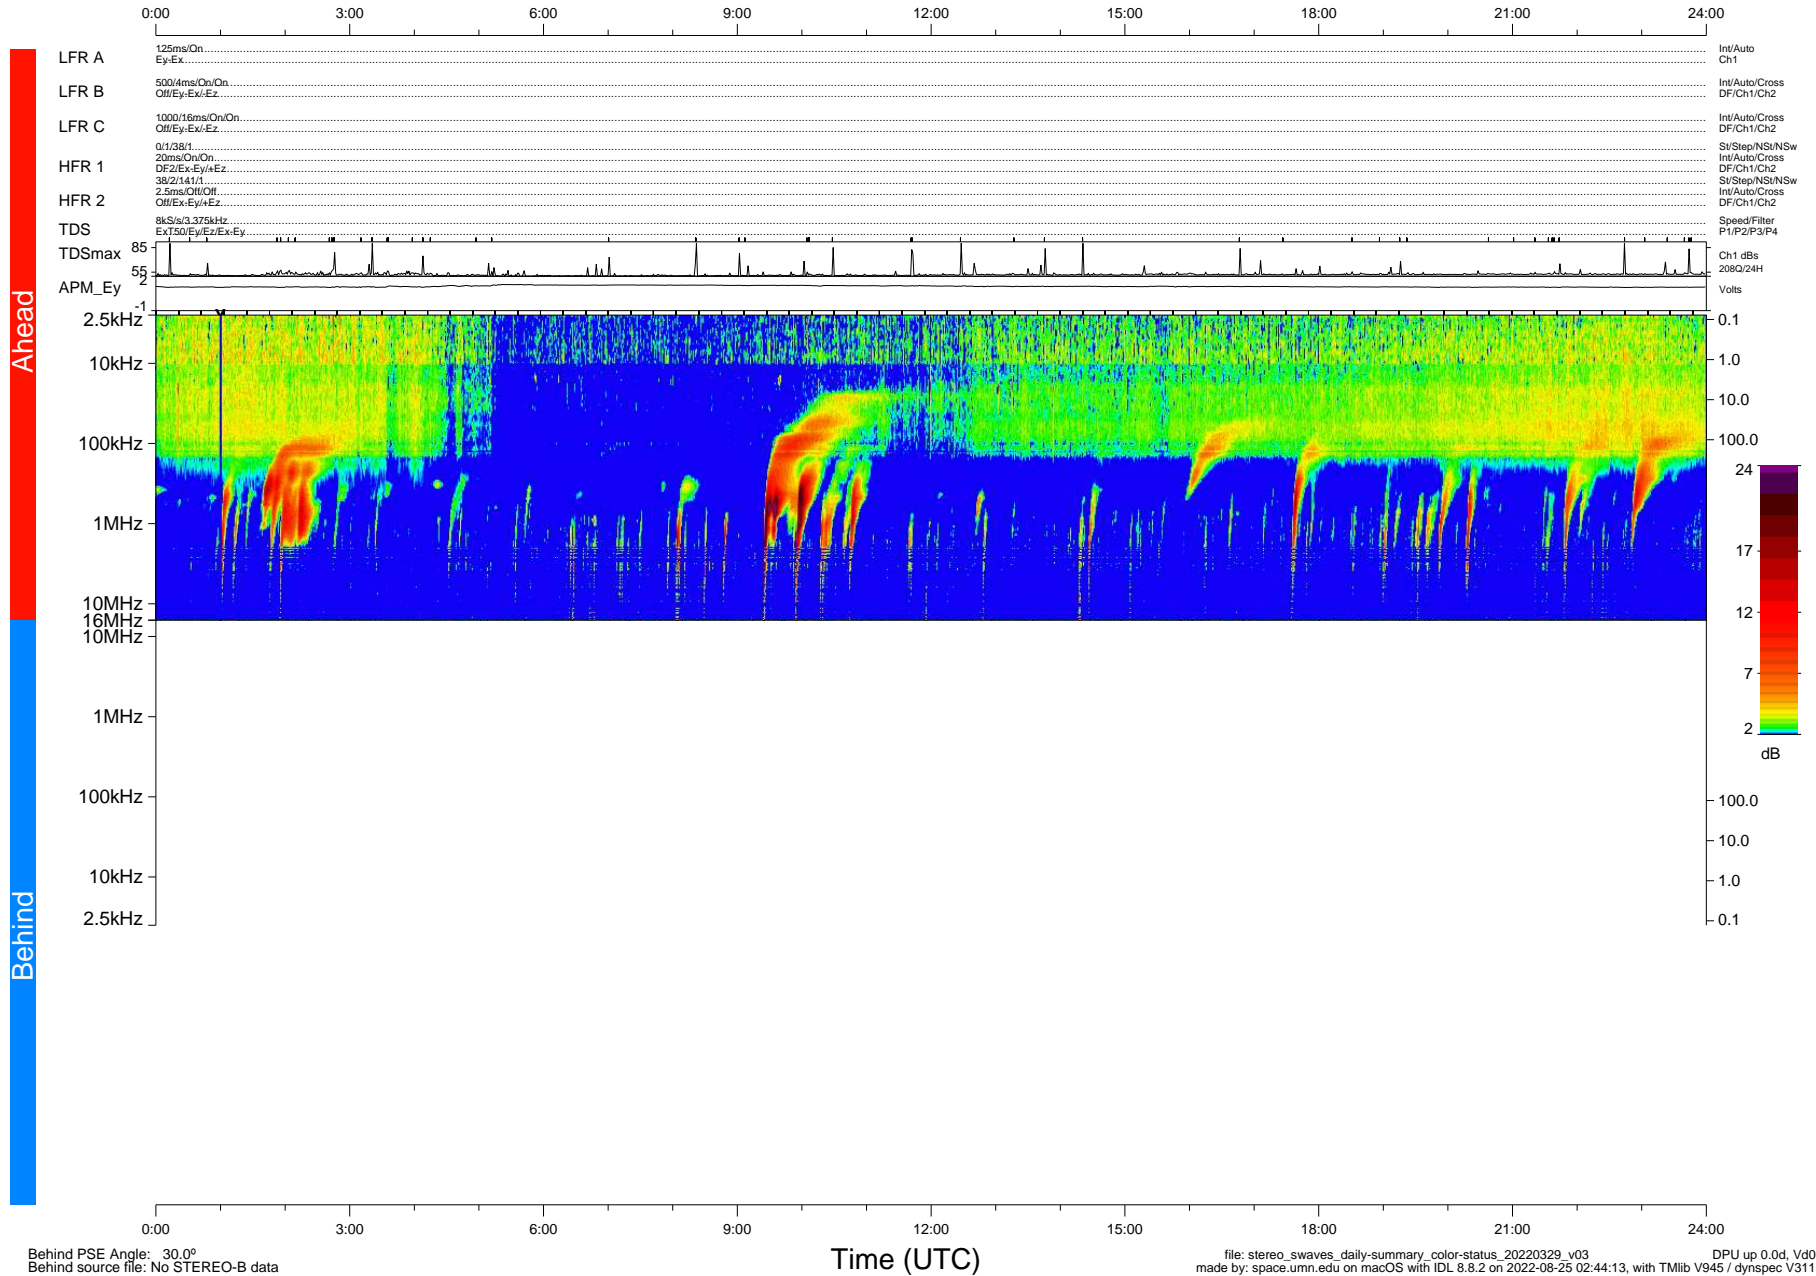

STEREO/WAVES Daily Summary - 29-Mar-2022 (DOY 088)

Ahead source file: swaves_ahead_2022_088_1_05.fin (Recovery: 100.0% HK, 83% PKts)
 Ahead PSE Angle: -33.1°

DPU up 2456.9d, V412d40

Behind PSE Angle: 30.0°
 Behind source file: No STEREO-B data

file: stereo_swaves_daily-summary_color-status_20220329_v03 DPU up 0.0d, Vd0
 made by: space.umn.edu on macOS with IDL 8.8.2 on 2022-08-25 02:44:13, with Tlib V945 / dynspec V311