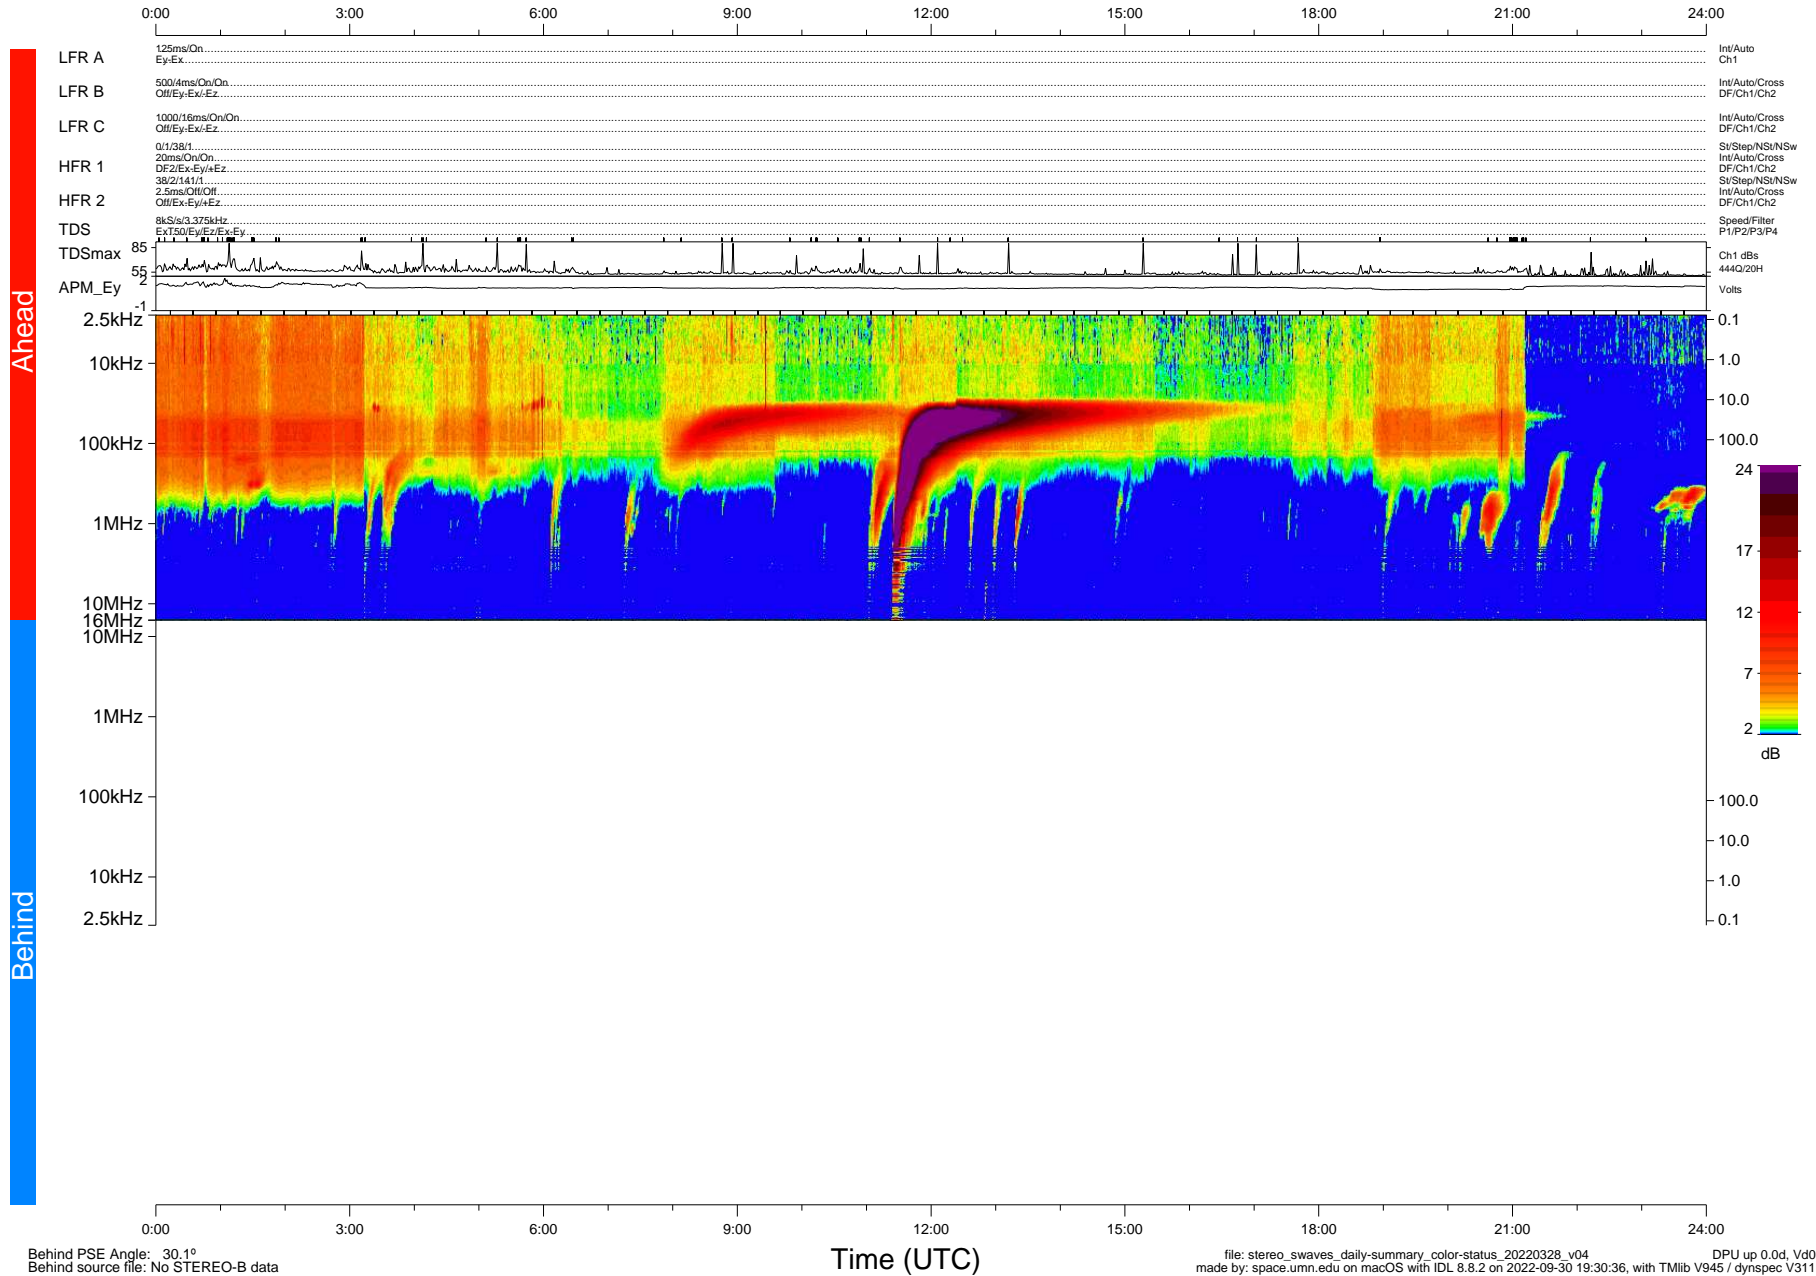

STEREO/WAVES Daily Summary - 28-Mar-2022 (DOY 087)

Ahead source file: swaves_ahead_2022_087_1_06.fin (Recovery: 100.0% HK, 117% Pkts)
Ahead PSE Angle: -33.2°

DPU up 2455.9d, V412d40

Behind PSE Angle: 30.1°
Behind source file: No STEREO-B data