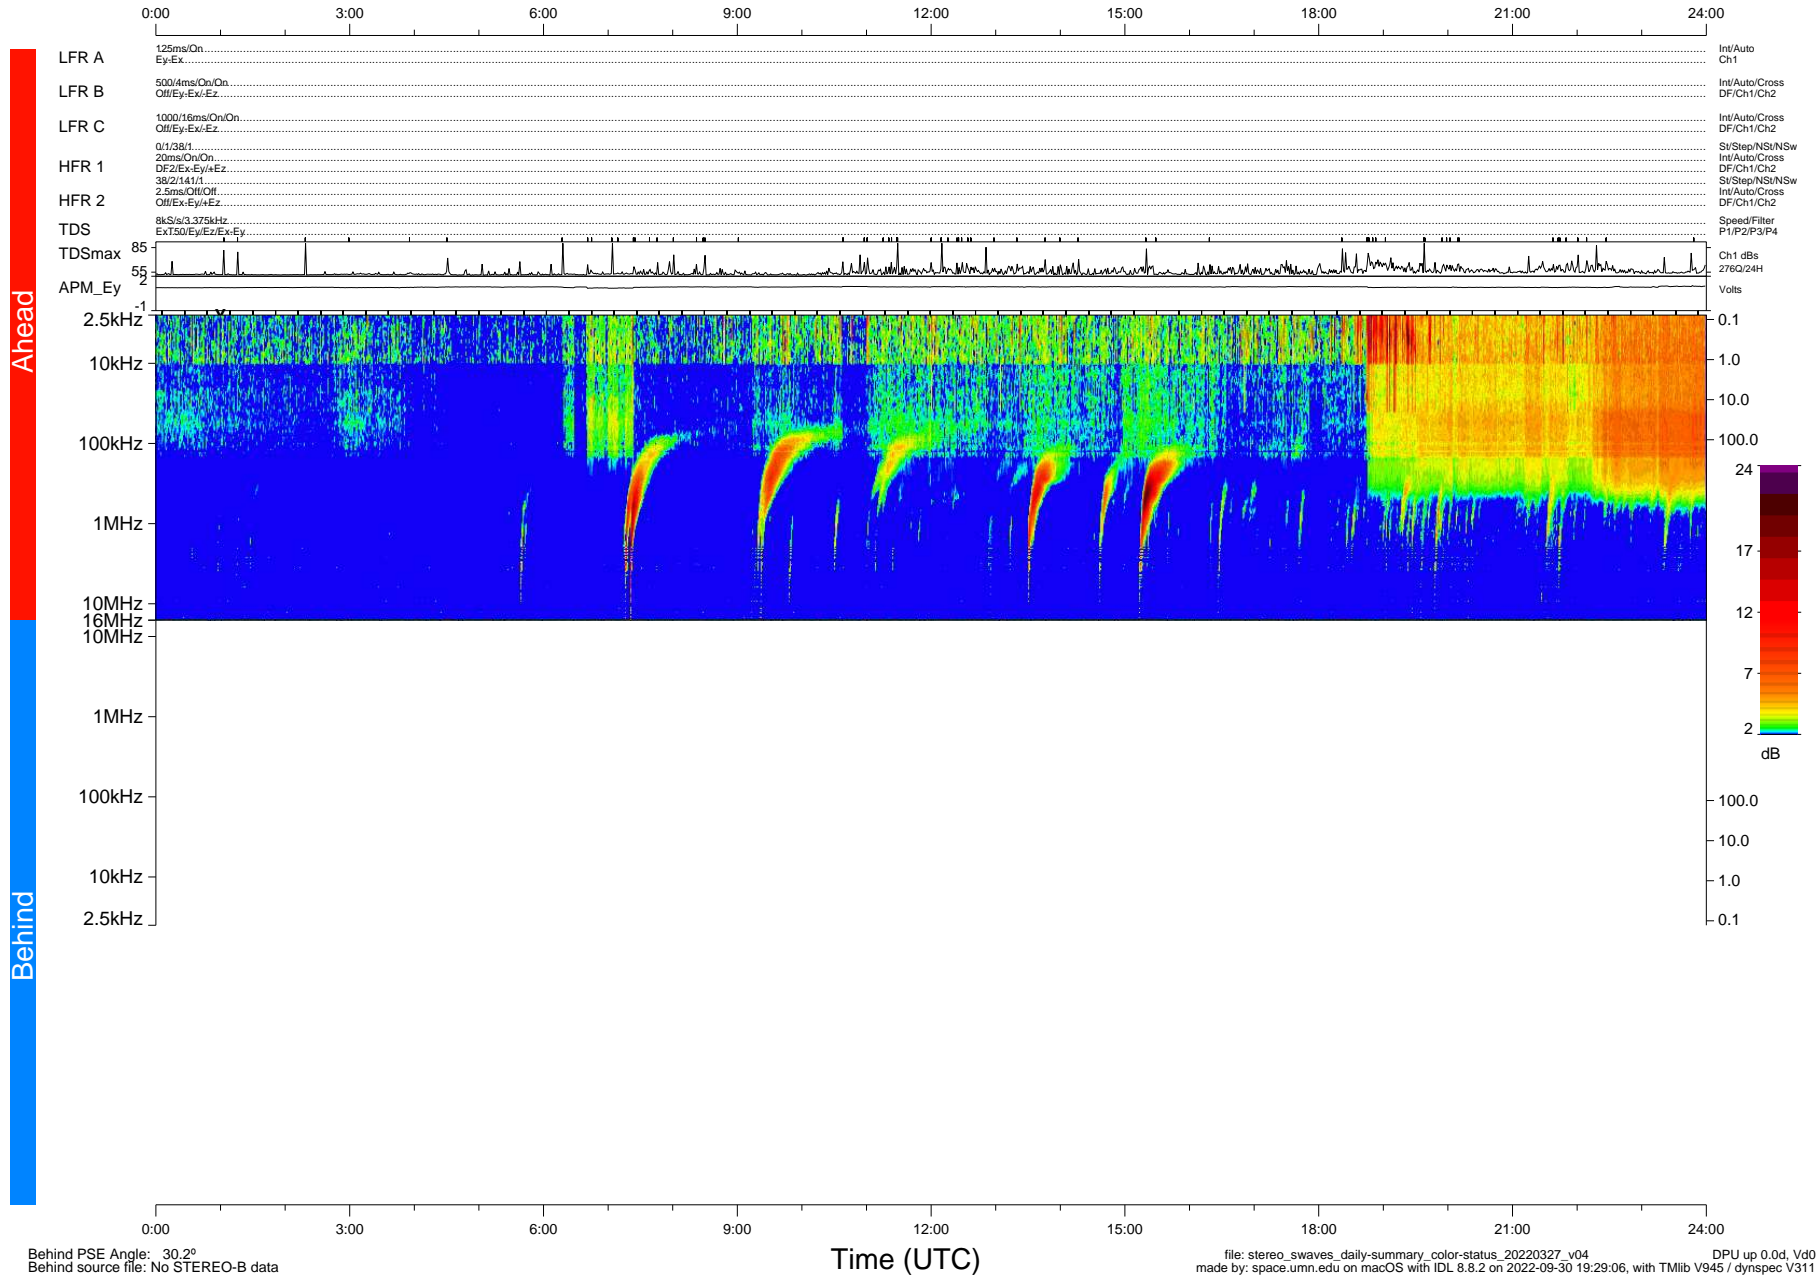

STEREO/WAVES Daily Summary - 27-Mar-2022 (DOY 086)

Ahead source file: swaves_ahead_2022_086_1_06.fin (Recovery: 100.0% HK, 93% Pkts)
Ahead PSE Angle: -33.2°

DPU up 2454.9d, V412d40

Behind PSE Angle: 30.2°
Behind source file: No STEREO-B data