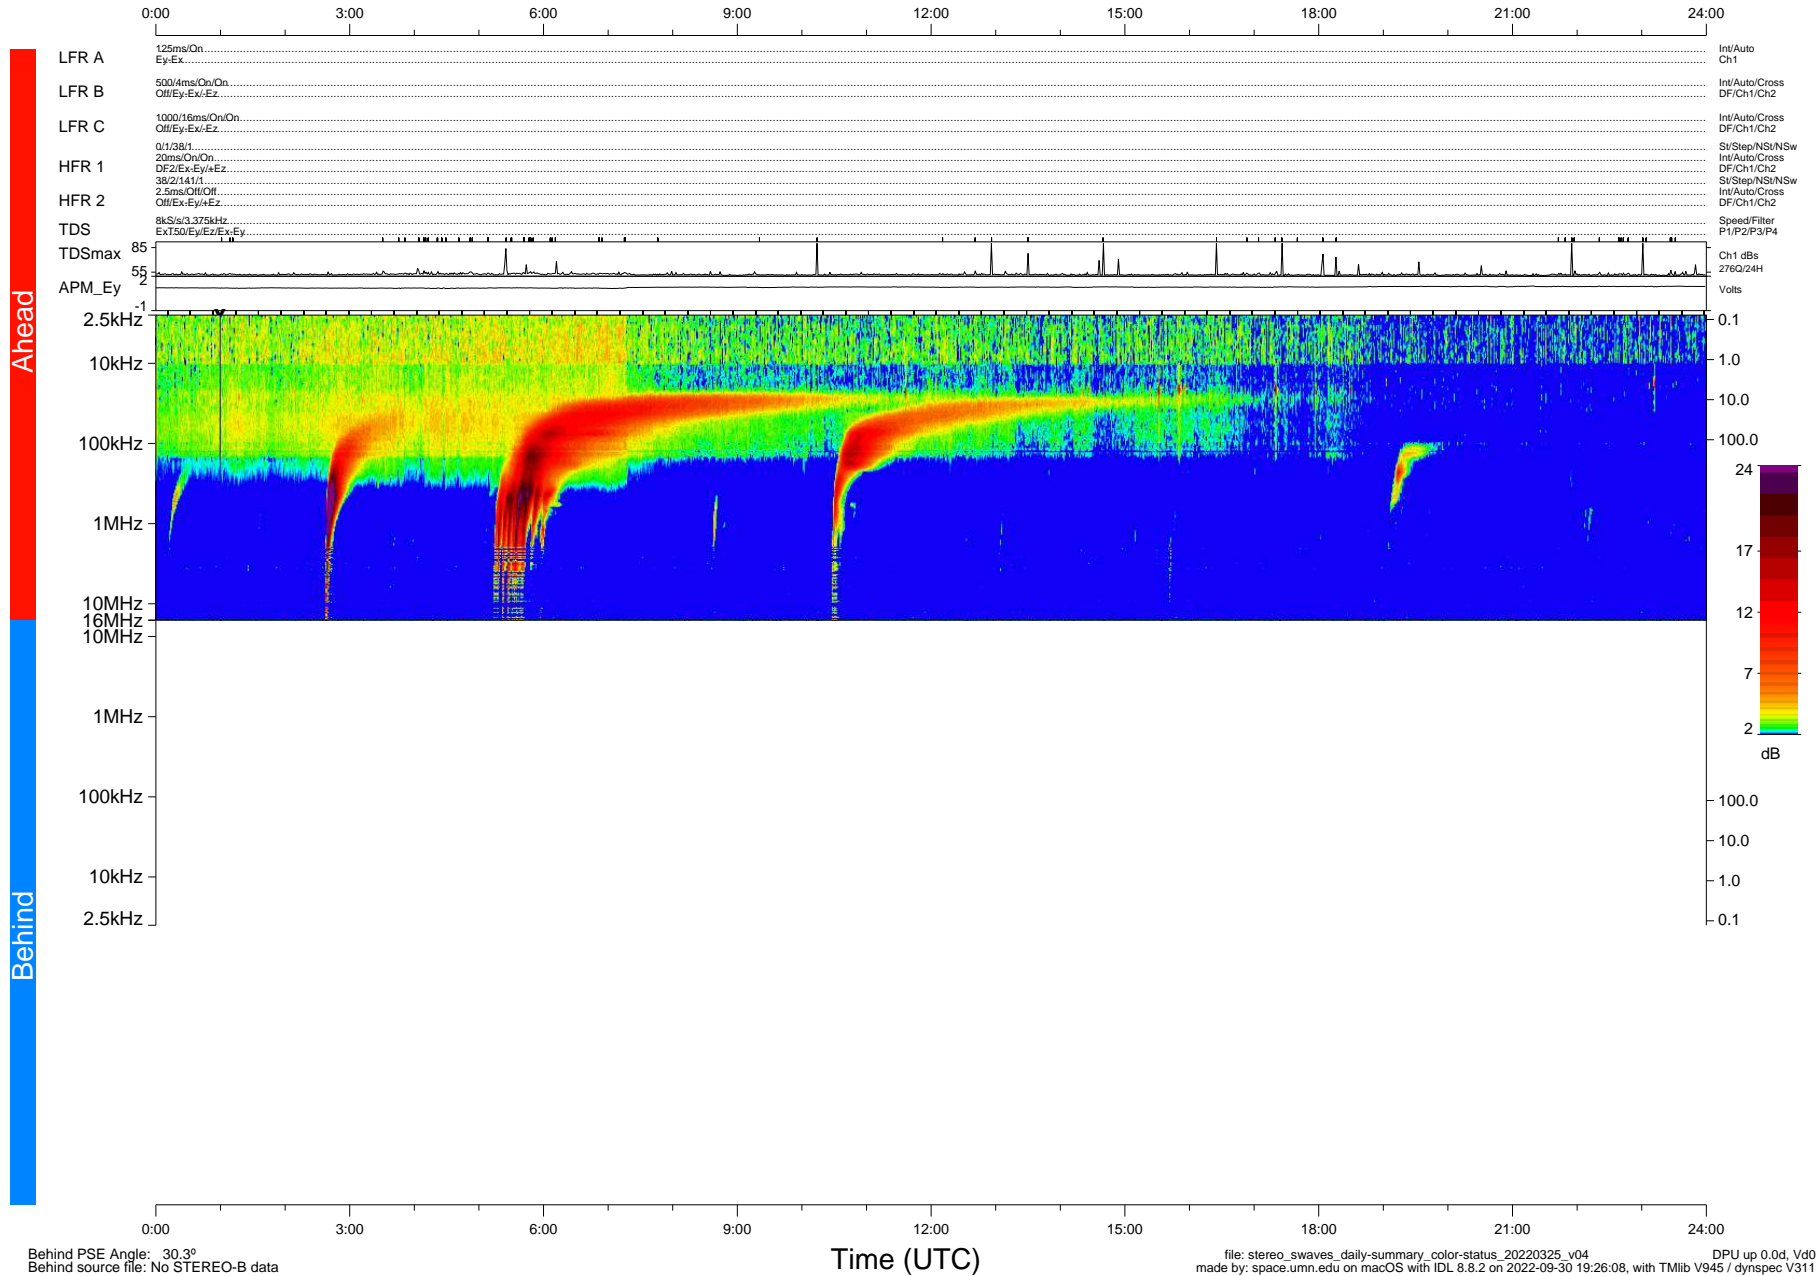

# STEREO/WAVES Daily Summary - 25-Mar-2022 (DOY 084)

Ahead source file: swaves\_ahead\_2022\_084\_1\_06.fin (Recovery: 100.0% HK, 93% Pkts)  
 Ahead PSE Angle: -33.3°

DPU up 2452.9d, V412d40

Behind PSE Angle: 30.3°  
 Behind source file: No STEREO-B data

Time (UTC)

file: stereo\_swaves\_daily-summary\_color-status\_20220325\_v04 DPU up 0.0d, Vd0  
 made by: space.umn.edu on macOS with IDL 8.8.2 on 2022-09-30 19:26:08, with Tlib V945 / dynspec V311