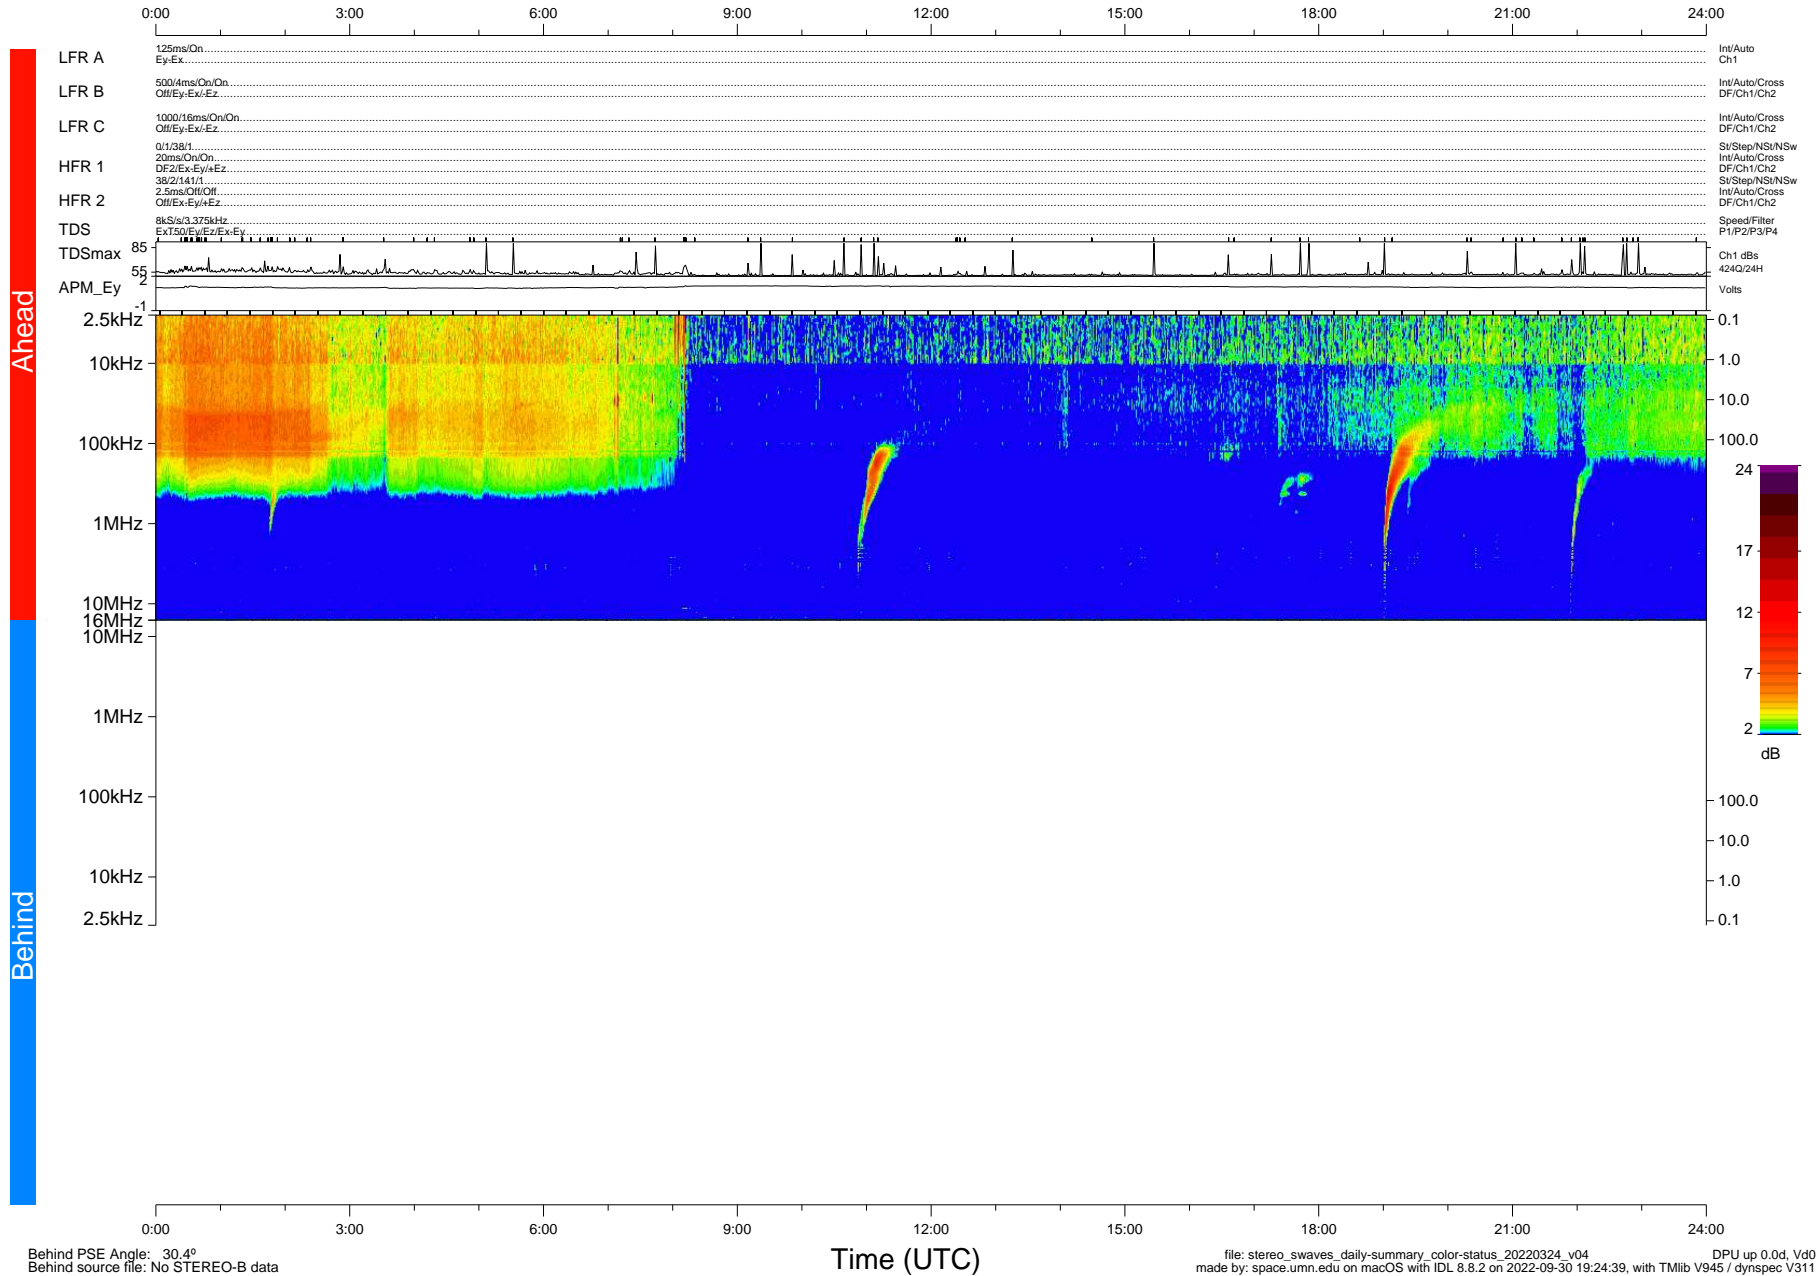

STEREO/WAVES Daily Summary - 24-Mar-2022 (DOY 083)

Ahead source file: swaves_ahead_2022_083_1_07.fin (Recovery: 100.0% HK, 115% Pkts)
Ahead PSE Angle: -33.3°

DPU up 2451.9d, V412d40

Behind PSE Angle: 30.4°
Behind source file: No STEREO-B data