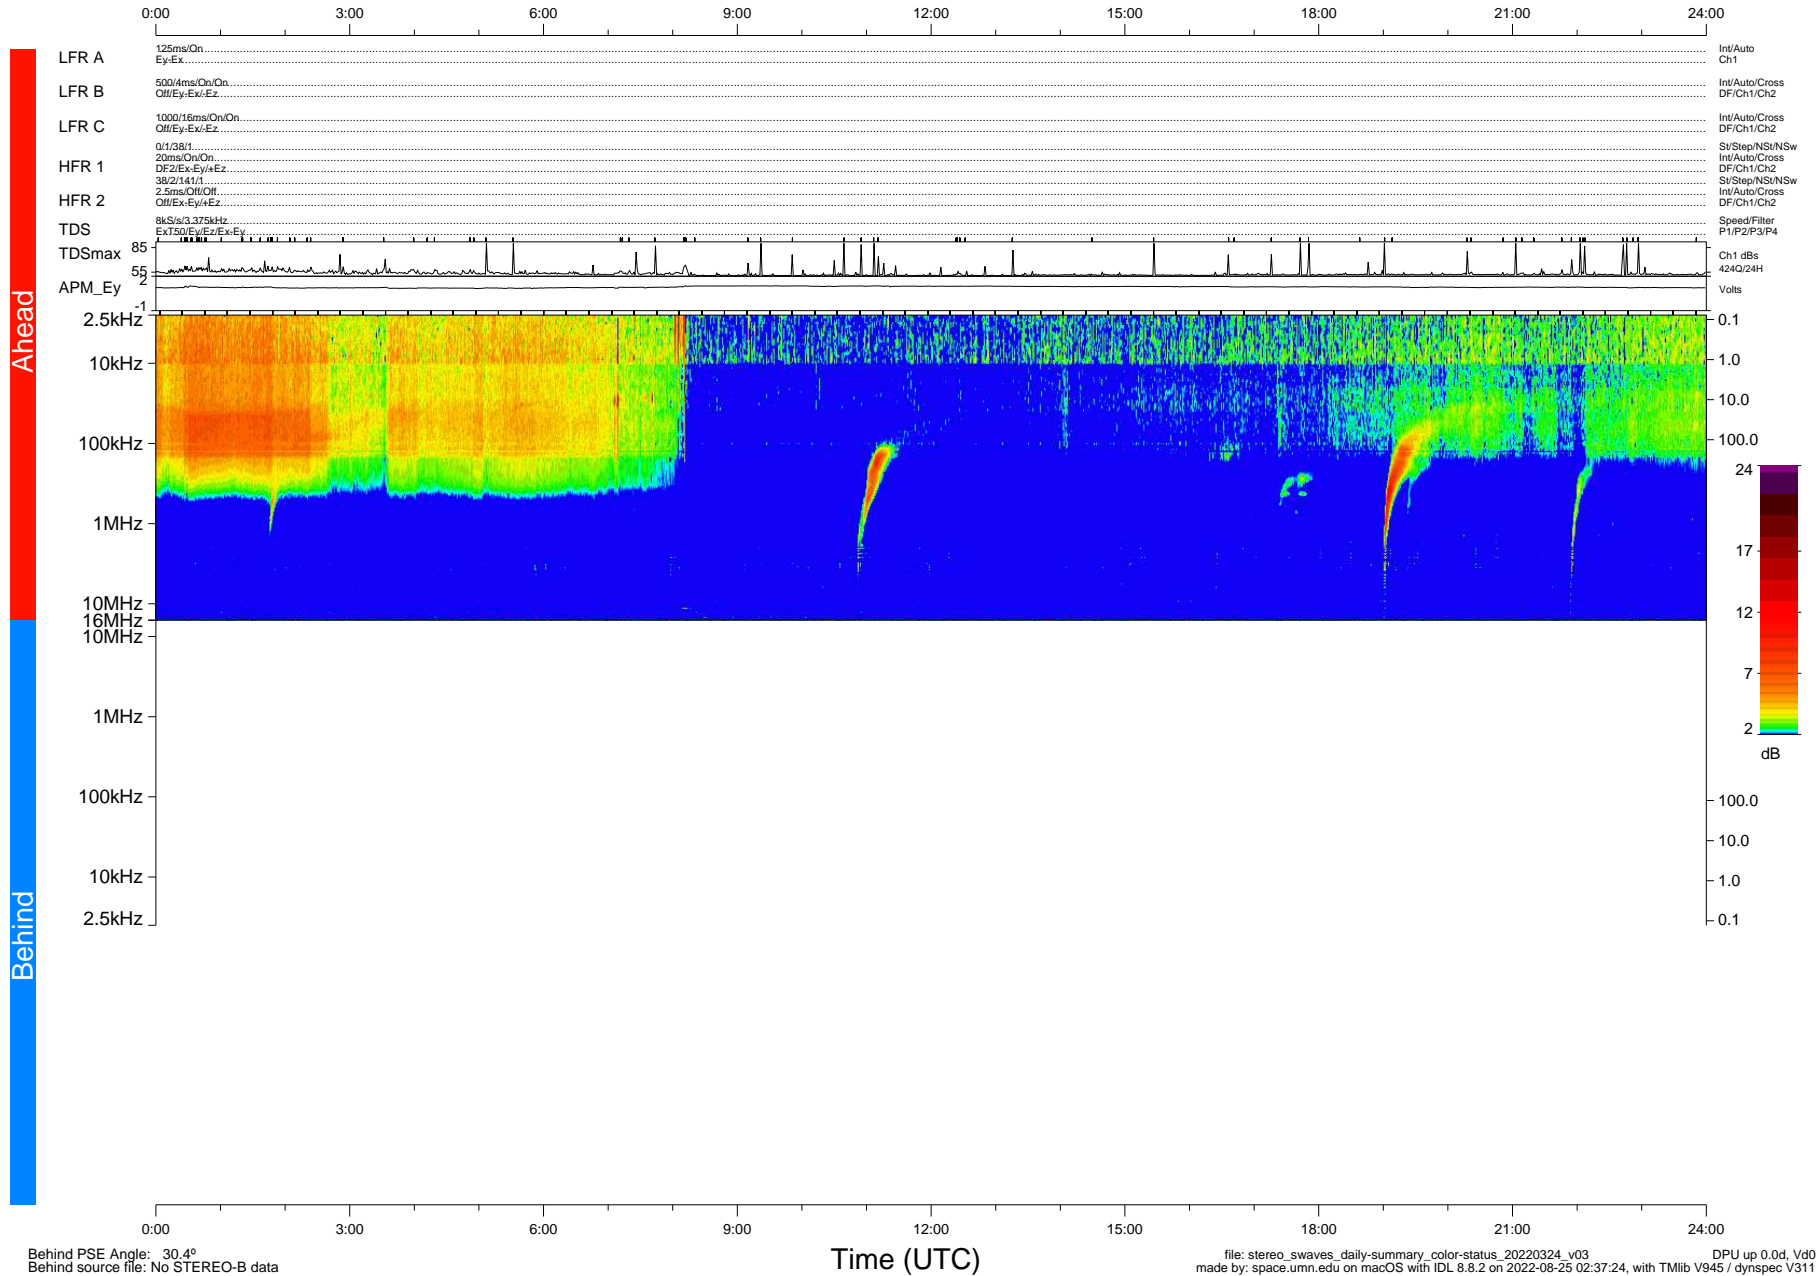

STEREO/WAVES Daily Summary - 24-Mar-2022 (DOY 083)

Ahead source file: swaves_ahead_2022_083_1_07.fin (Recovery: 100.0% HK, 115% Pkts)
 Ahead PSE Angle: -33.3°

DPU up 2451.9d, V412d40

Behind PSE Angle: 30.4°
 Behind source file: No STEREO-B data

file: stereo_swaves_daily-summary_color-status_20220324_v03
 made by: space.umn.edu on macOS with IDL 8.8.2 on 2022-08-25 02:37:24, with Tlib V945 / dynspec V311
 DPU up 0.0d, Vd0