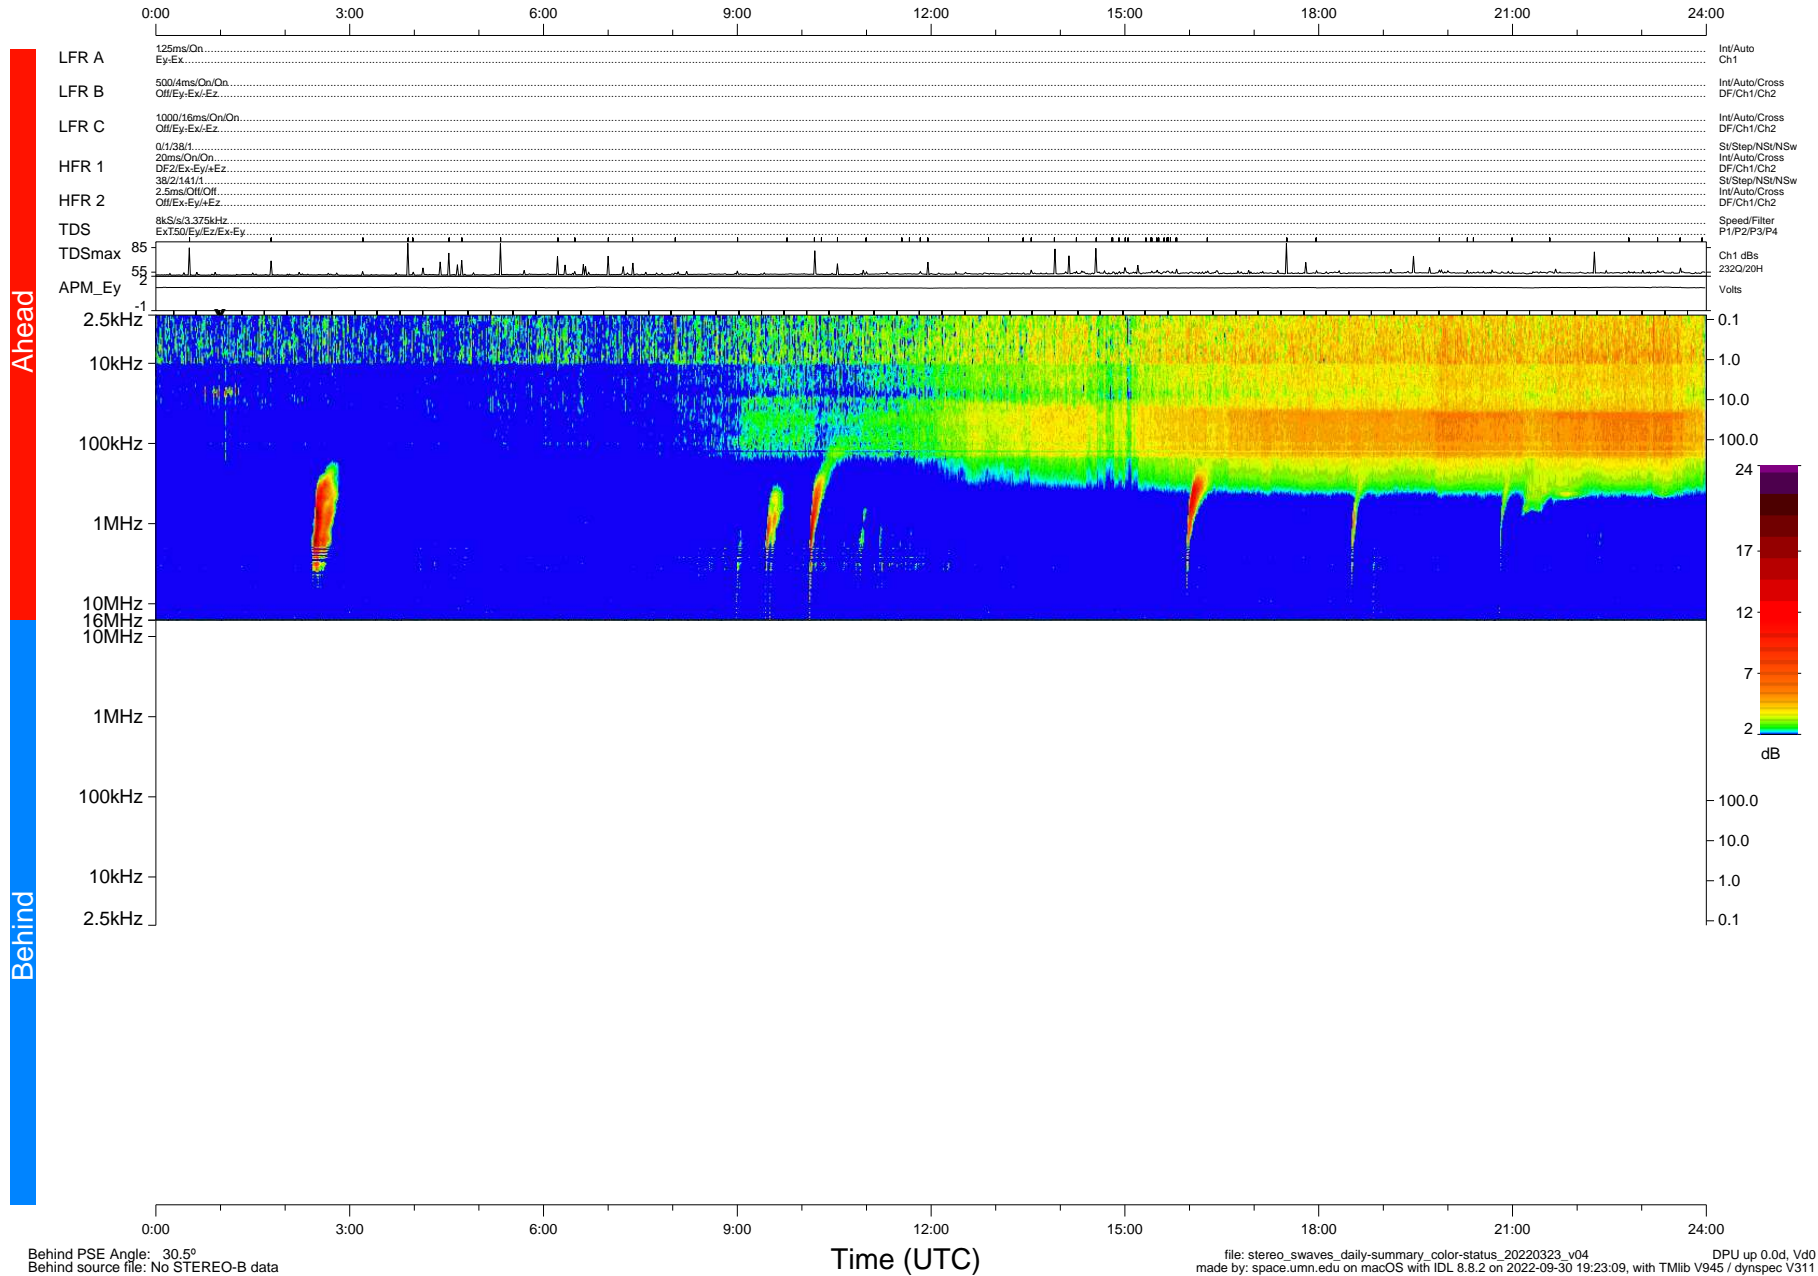

STEREO/WAVES Daily Summary - 23-Mar-2022 (DOY 082)

Ahead source file: swaves_ahead_2022_082_1_06.fin (Recovery: 100.0% HK, 86% Pkts)
Ahead PSE Angle: -33.3°

DPU up 2450.9d, V412d40

Behind PSE Angle: 30.5°
Behind source file: No STEREO-B data