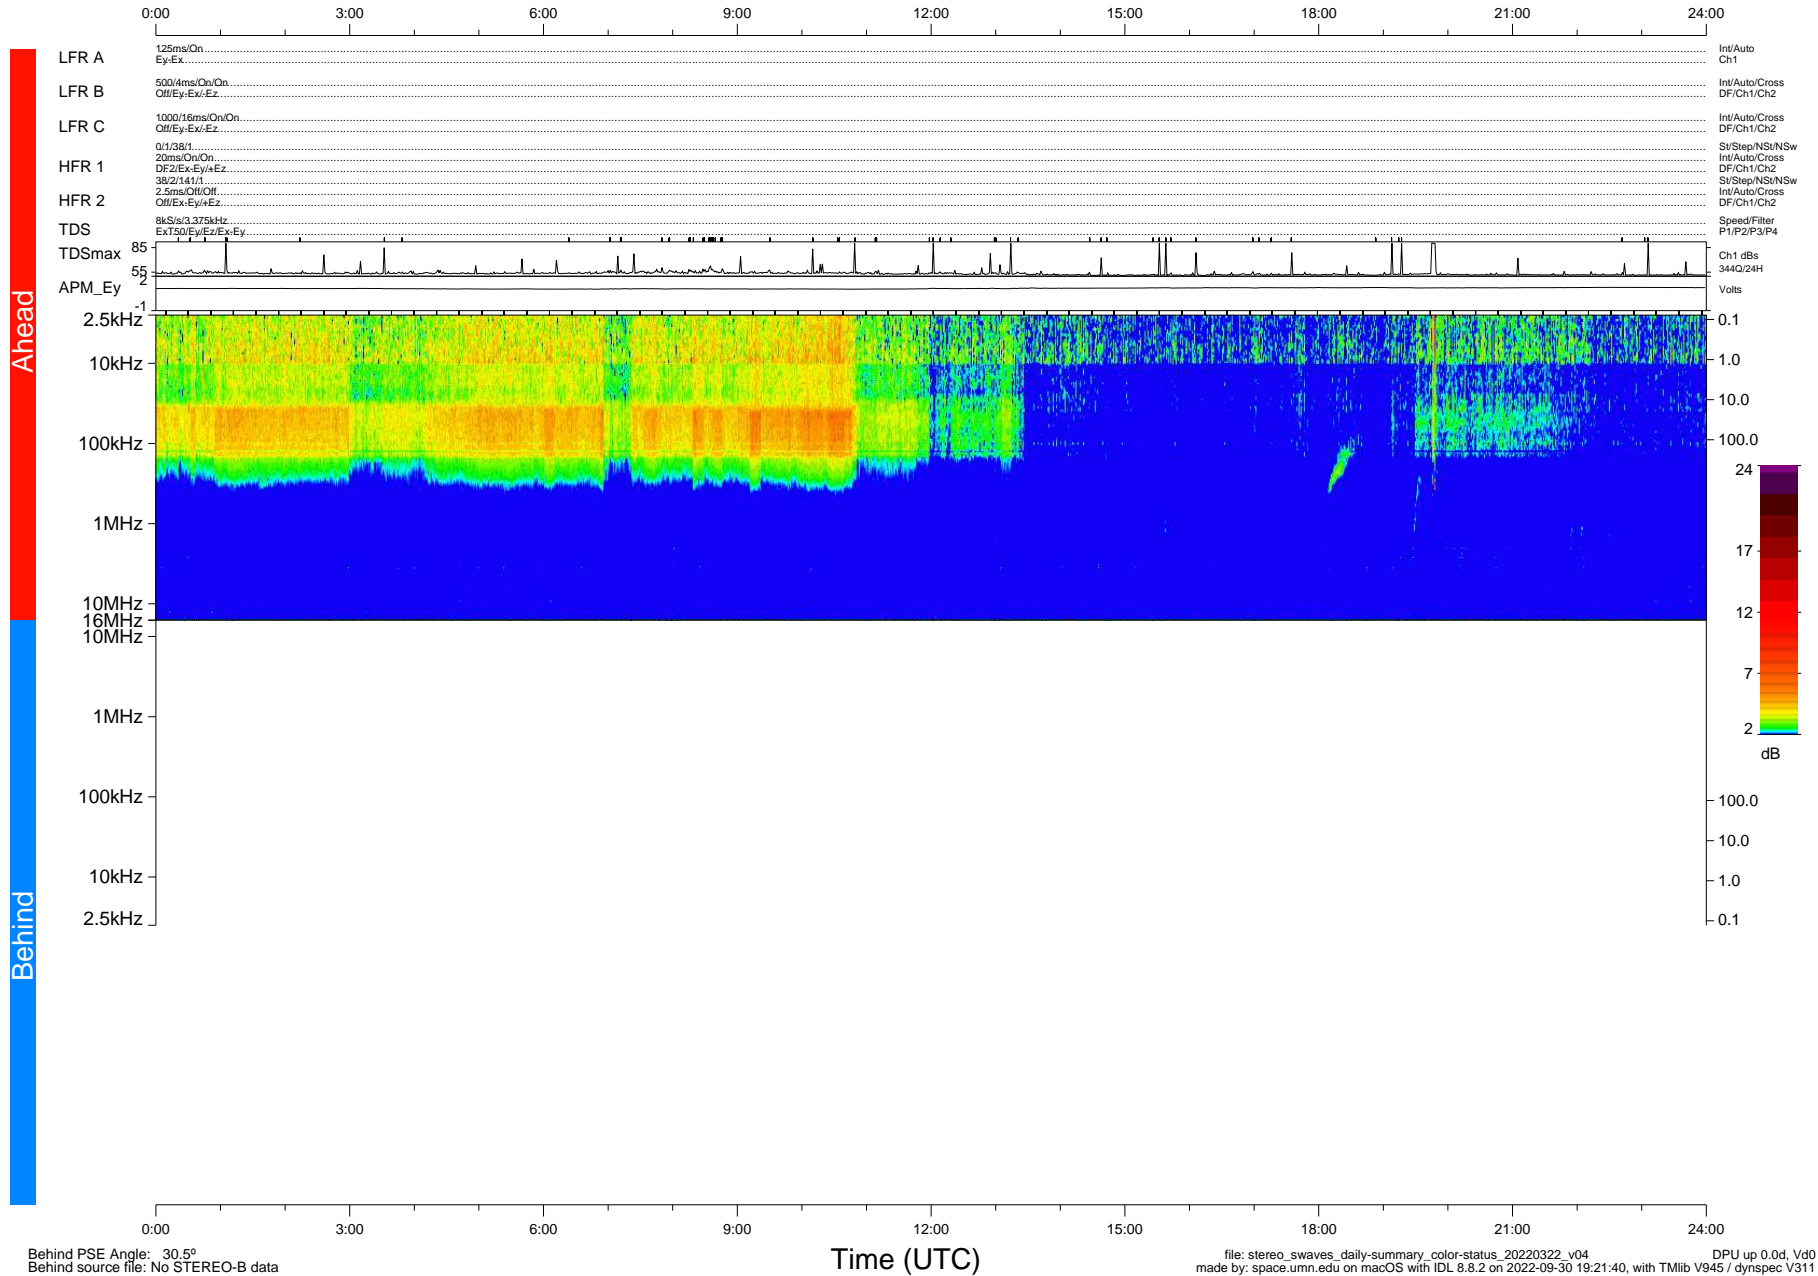

STEREO/WAVES Daily Summary - 22-Mar-2022 (DOY 081)

Ahead source file: swaves_ahead_2022_081_1_06.fin (Recovery: 100.0% HK, 103% Pkts)
 Ahead PSE Angle: -33.4°

DPU up 2449.9d, V412d40

Behind PSE Angle: 30.5°
 Behind source file: No STEREO-B data

Time (UTC)

file: stereo_swaves_daily-summary_color-status_20220322_v04 DPU up 0.0d, Vd0
 made by: space.umn.edu on macOS with IDL 8.8.2 on 2022-09-30 19:21:40, with Tlib V945 / dynspec V311