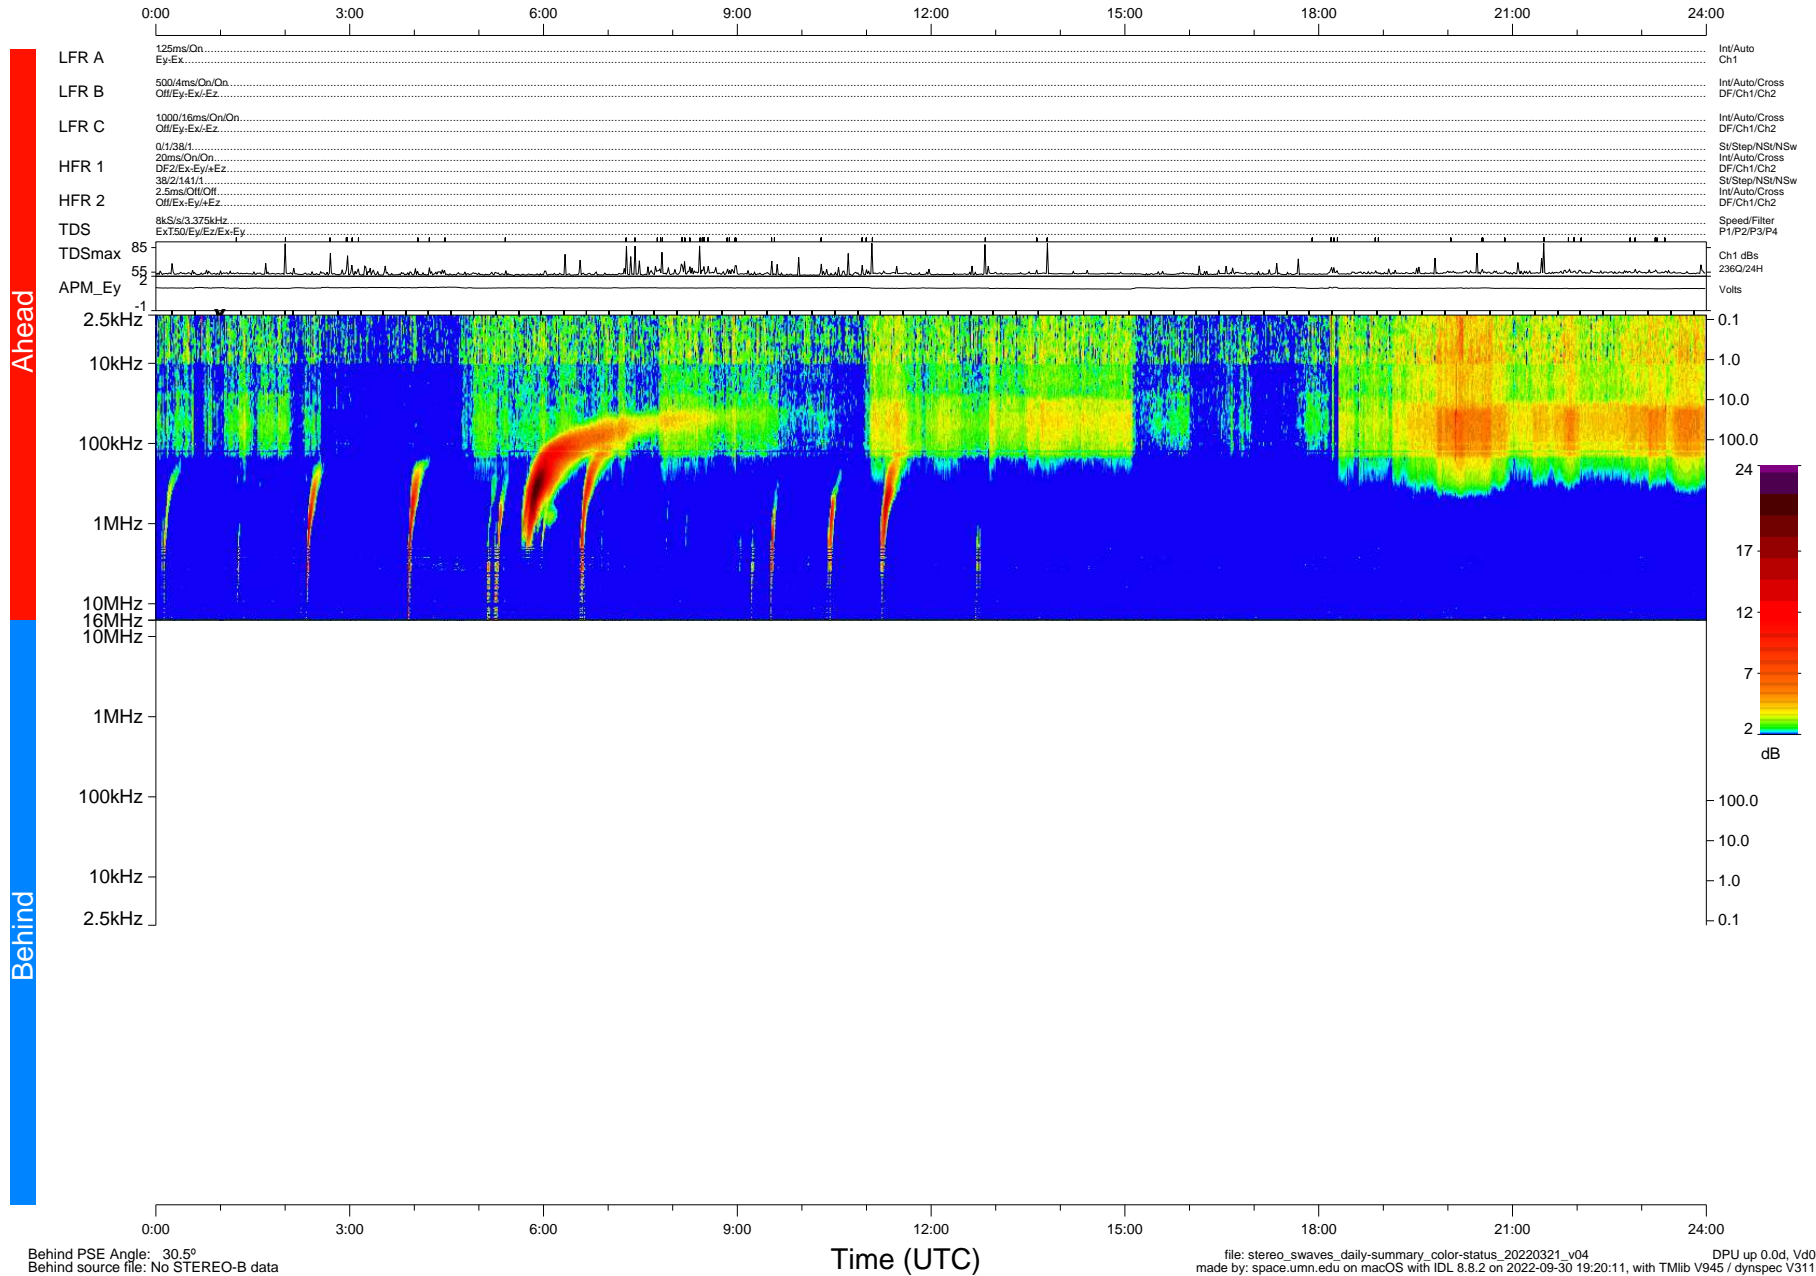

# STEREO/WAVES Daily Summary - 21-Mar-2022 (DOY 080)

Ahead source file: swaves\_ahead\_2022\_080\_1\_06.fin (Recovery: 100.0% HK, 86% Pkts)  
 Ahead PSE Angle: -33.5°

DPU up 2448.9d, V412d40

Behind PSE Angle: 30.5°  
 Behind source file: No STEREO-B data

file: stereo\_swaves\_daily-summary\_color-status\_20220321\_v04  
 made by: space.umn.edu on macOS with IDL 8.8.2 on 2022-09-30 19:20:11, with Tlib V945 / dynspec V311  
 DPU up 0.0d, Vd0