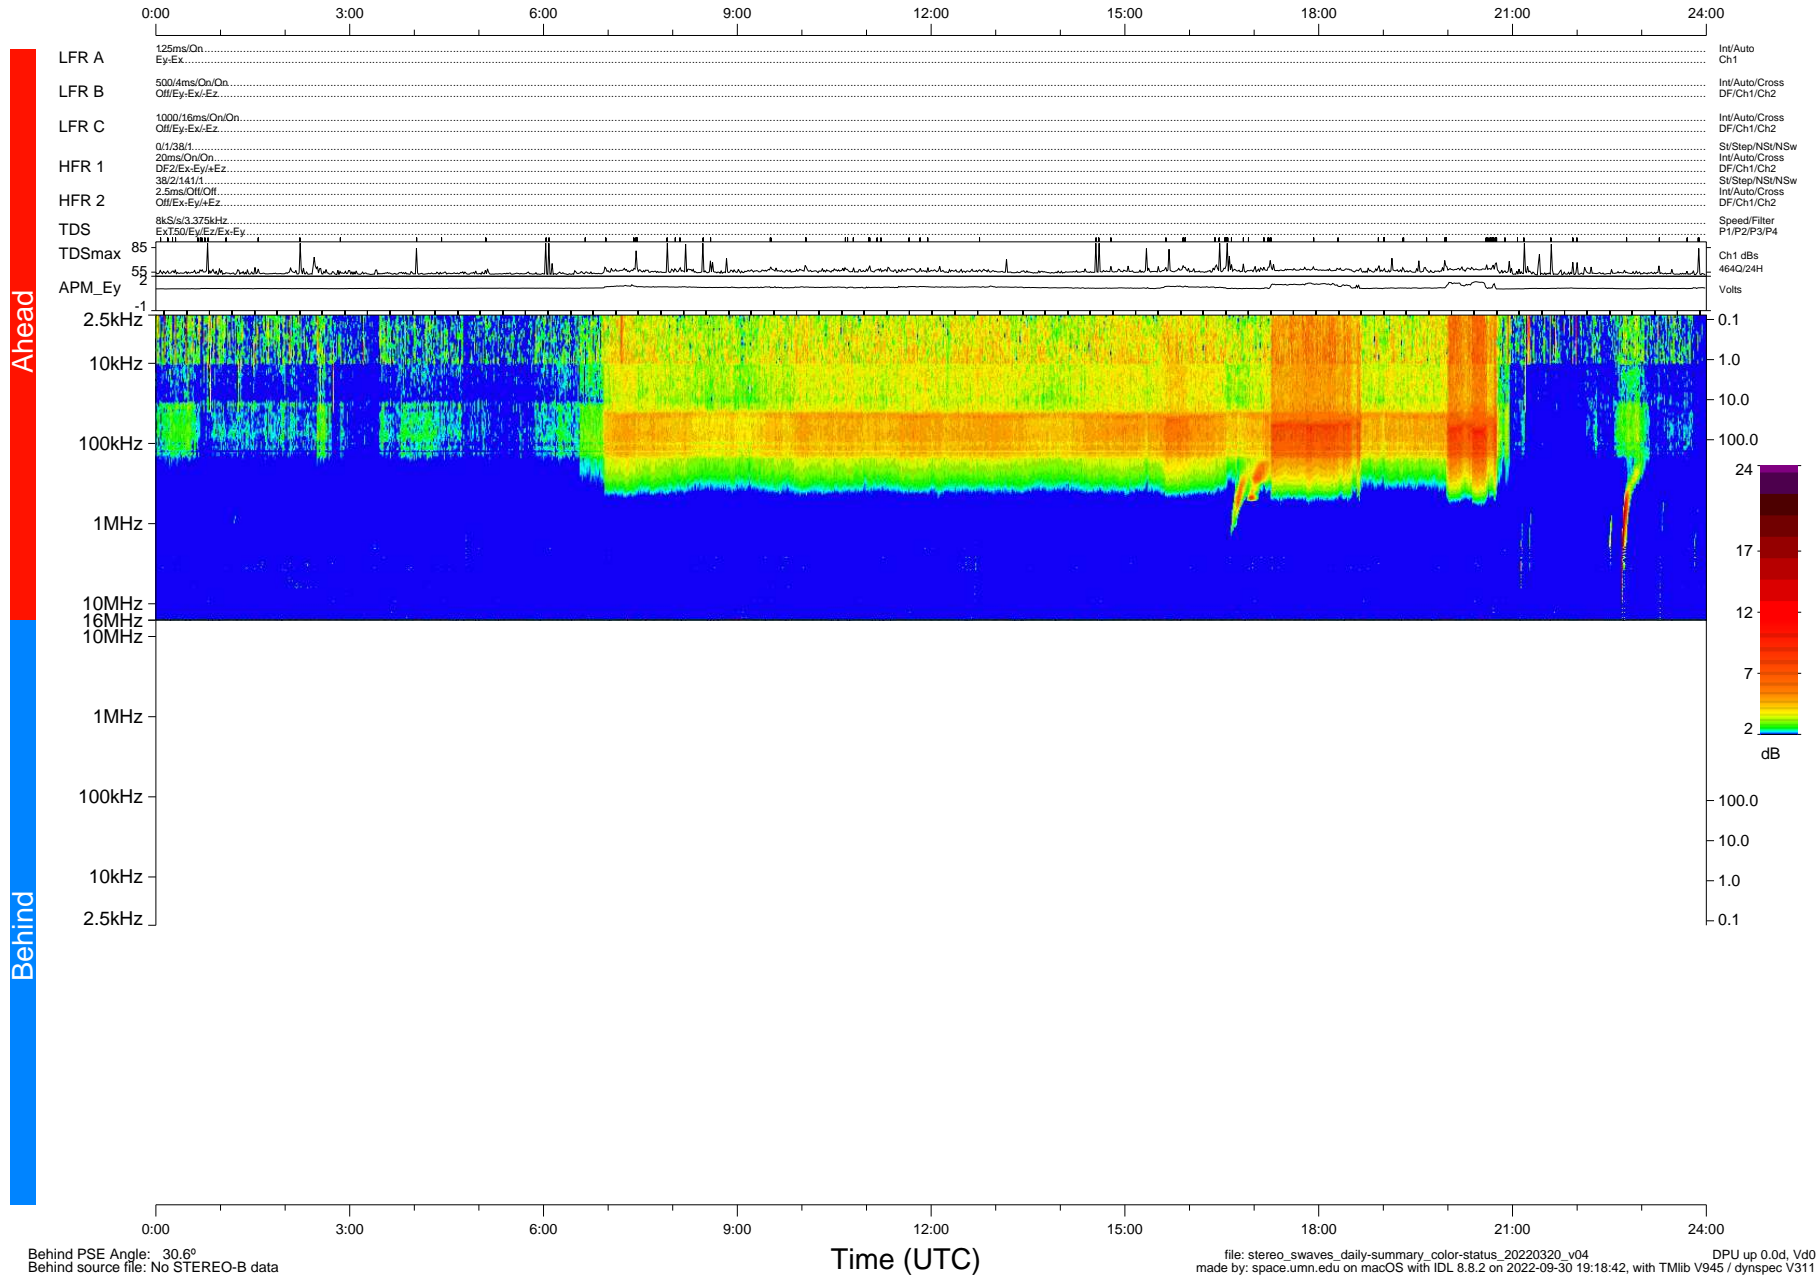

# STEREO/WAVES Daily Summary - 20-Mar-2022 (DOY 079)

Ahead source file: swaves\_ahead\_2022\_079\_1\_06.fin (Recovery: 100.0% HK, 120% Pkts)  
 Ahead PSE Angle: -33.5°

DPU up 2447.9d, V412d40

Behind PSE Angle: 30.6°  
 Behind source file: No STEREO-B data

Time (UTC)

file: stereo\_swaves\_daily-summary\_color-status\_20220320\_v04 DPU up 0.0d, Vd0  
 made by: space.umn.edu on macOS with IDL 8.8.2 on 2022-09-30 19:18:42, with Tlib V945 / dynspec V311