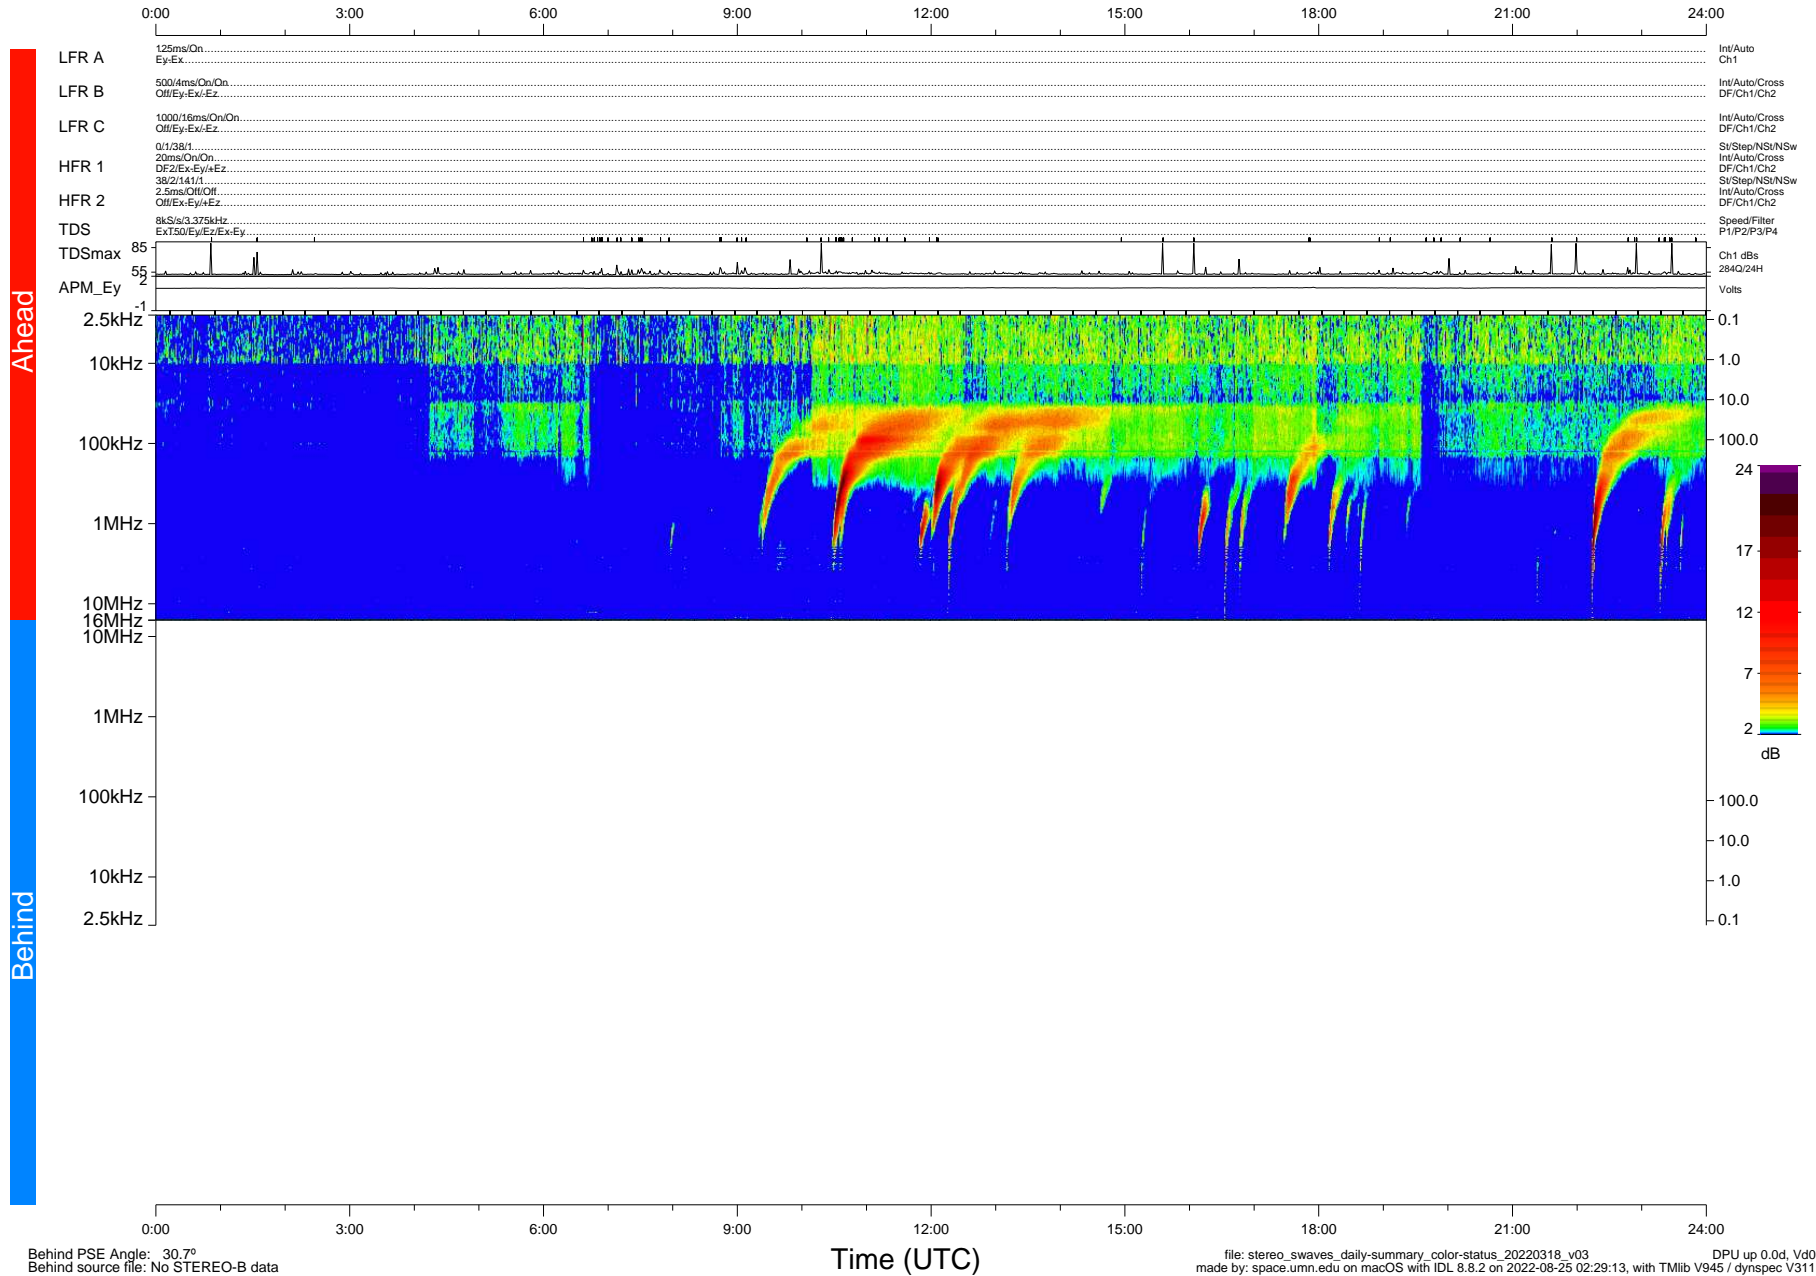

STEREO/WAVES Daily Summary - 18-Mar-2022 (DOY 077)

Ahead source file: swaves_ahead_2022_077_1_05.fin (Recovery: 100.0% HK, 94% Pkts)
 Ahead PSE Angle: -33.6°

DPU up 2445.9d, V412d40

Behind PSE Angle: 30.7°
 Behind source file: No STEREO-B data

file: stereo_swaves_daily-summary_color-status_20220318_v03
 made by: space.umn.edu on macOS with IDL 8.8.2 on 2022-08-25 02:29:13, with Tlib V945 / dynspec V311
 DPU up 0.0d, Vd0