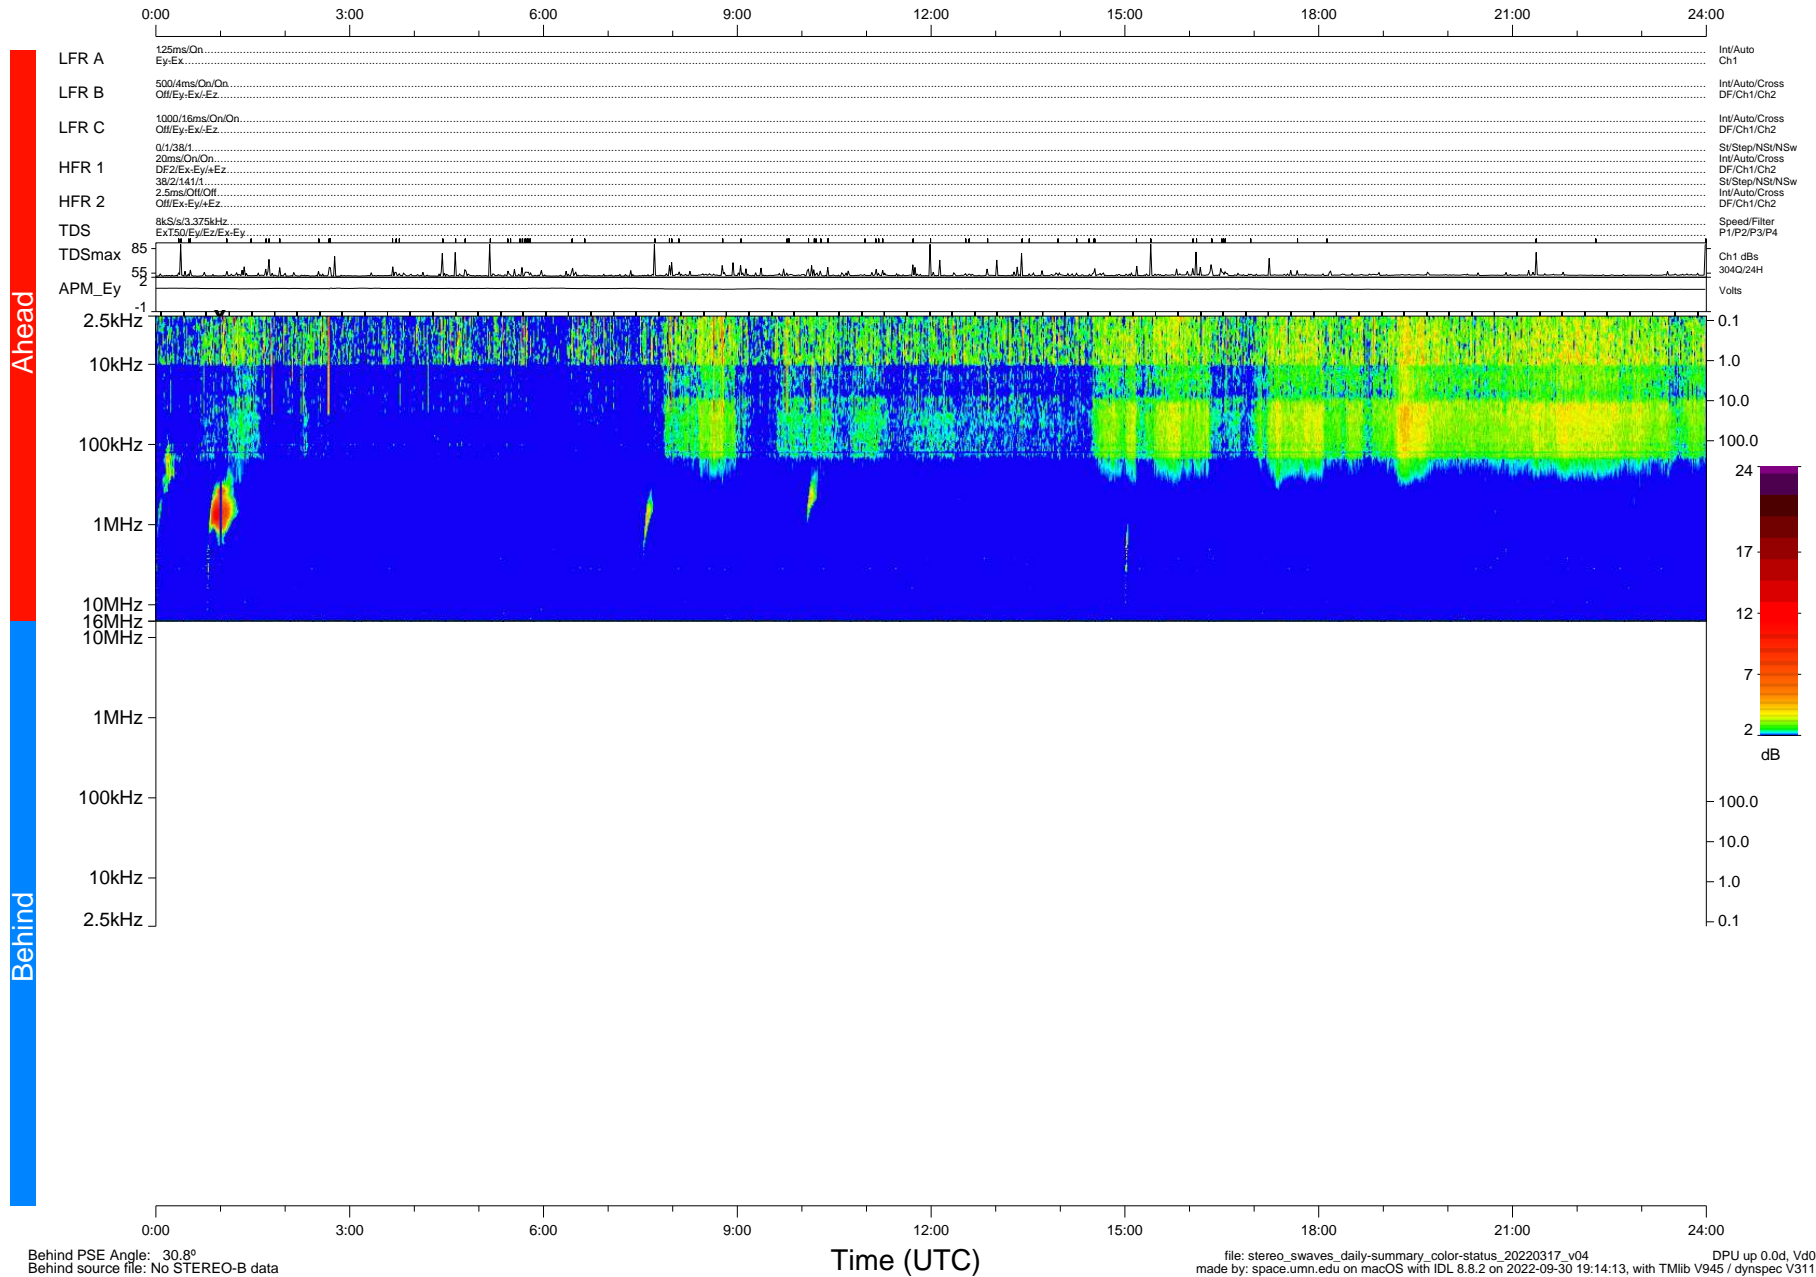

STEREO/WAVES Daily Summary - 17-Mar-2022 (DOY 076)

Ahead source file: swaves_ahead_2022_076_1_06.fin (Recovery: 100.0% HK, 97% Pkts)
 Ahead PSE Angle: -33.6°

DPU up 2444.9d, V412d40

Behind PSE Angle: 30.8°
 Behind source file: No STEREO-B data

file: stereo_swaves_daily-summary_color-status_20220317_v04
 made by: space.umn.edu on macOS with IDL 8.8.2 on 2022-09-30 19:14:13, with Tlib V945 / dynspec V311
 DPU up 0.0d, Vd0