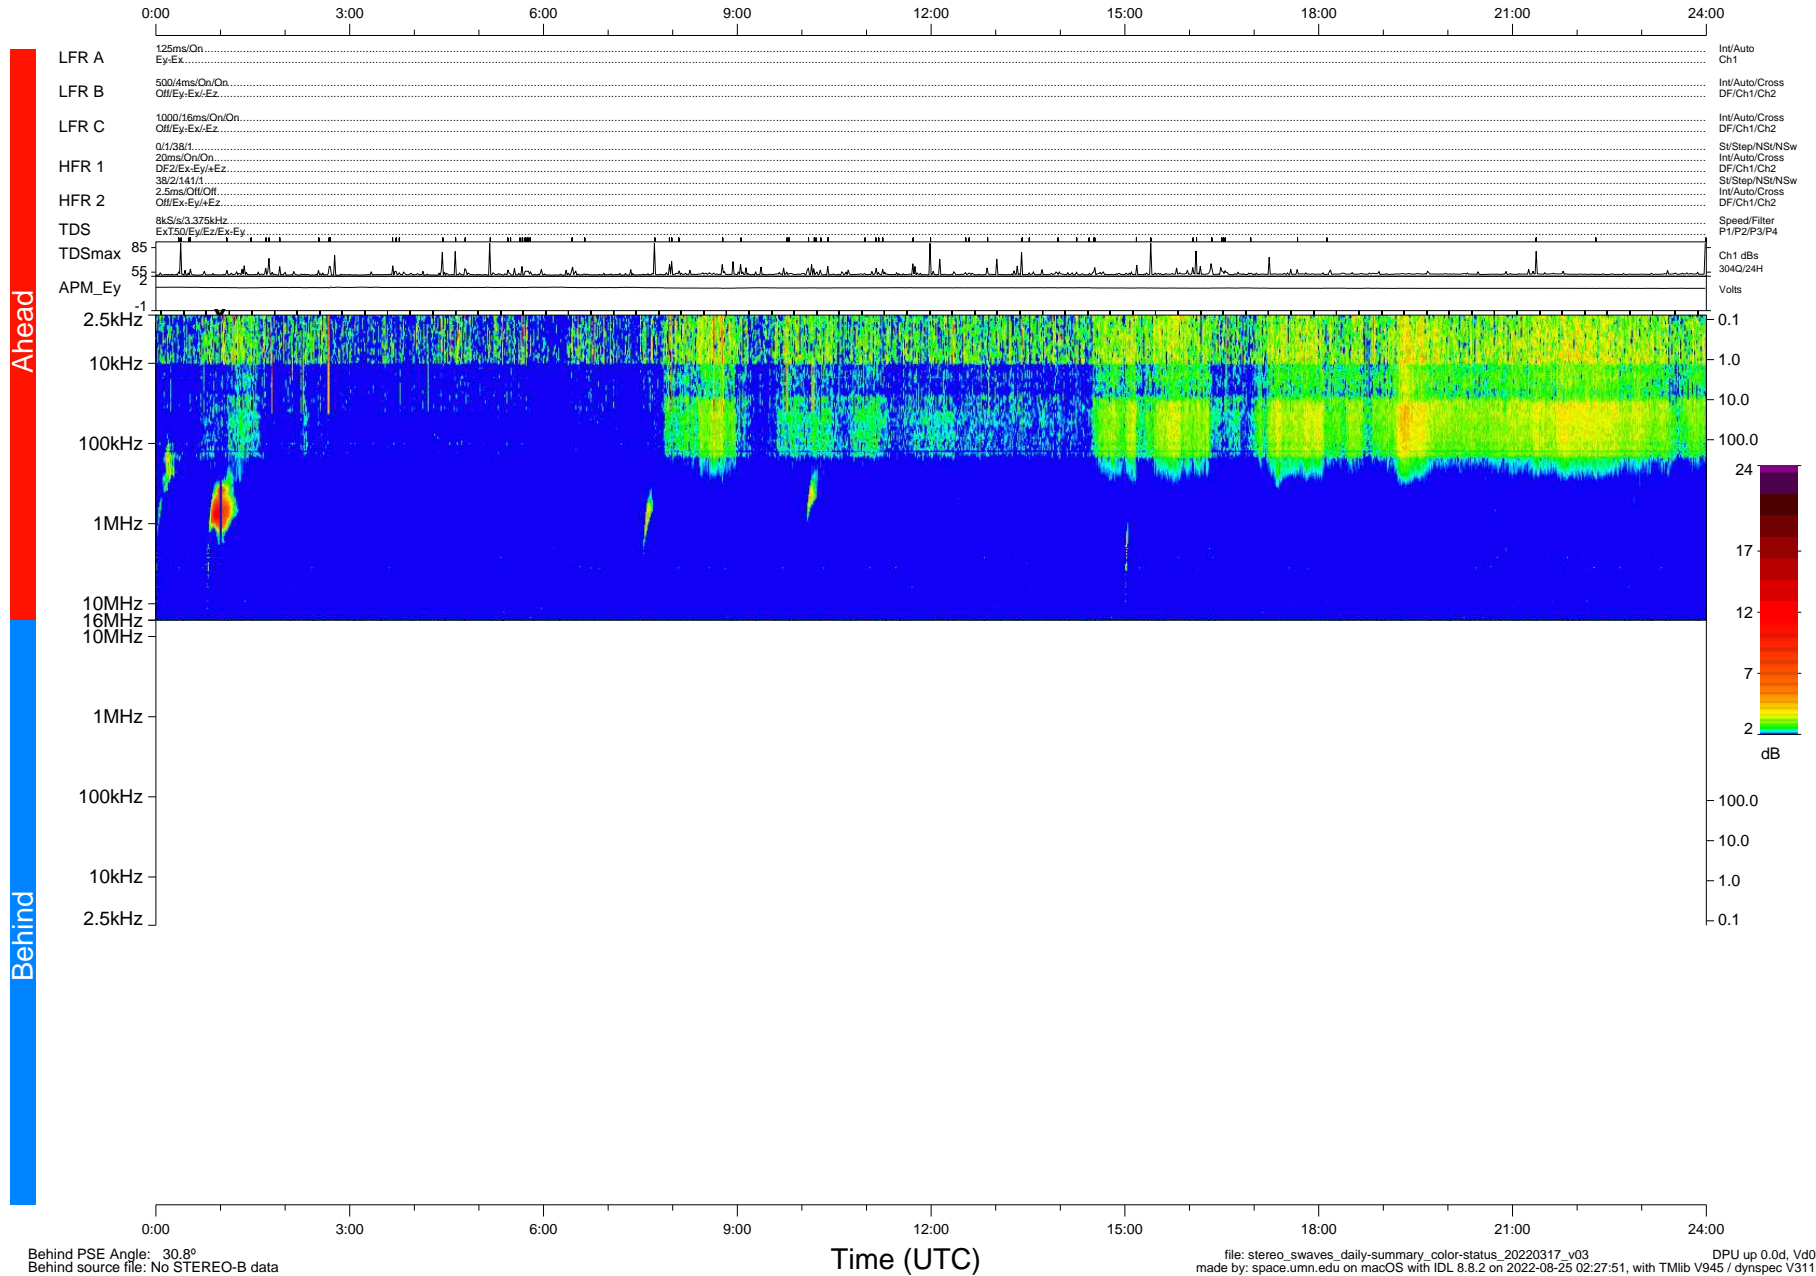

STEREO/WAVES Daily Summary - 17-Mar-2022 (DOY 076)

Ahead source file: swaves_ahead_2022_076_1_06.fin (Recovery: 100.0% HK, 97% Pkts)
 Ahead PSE Angle: -33.6°

DPU up 2444.9d, V412d40

Behind PSE Angle: 30.8°
 Behind source file: No STEREO-B data

file: stereo_swaves_daily-summary_color-status_20220317_v03
 made by: space.umn.edu on macOS with IDL 8.8.2 on 2022-08-25 02:27:51, with Tlib V945 / dynspec V311
 DPU up 0.0d, Vd0