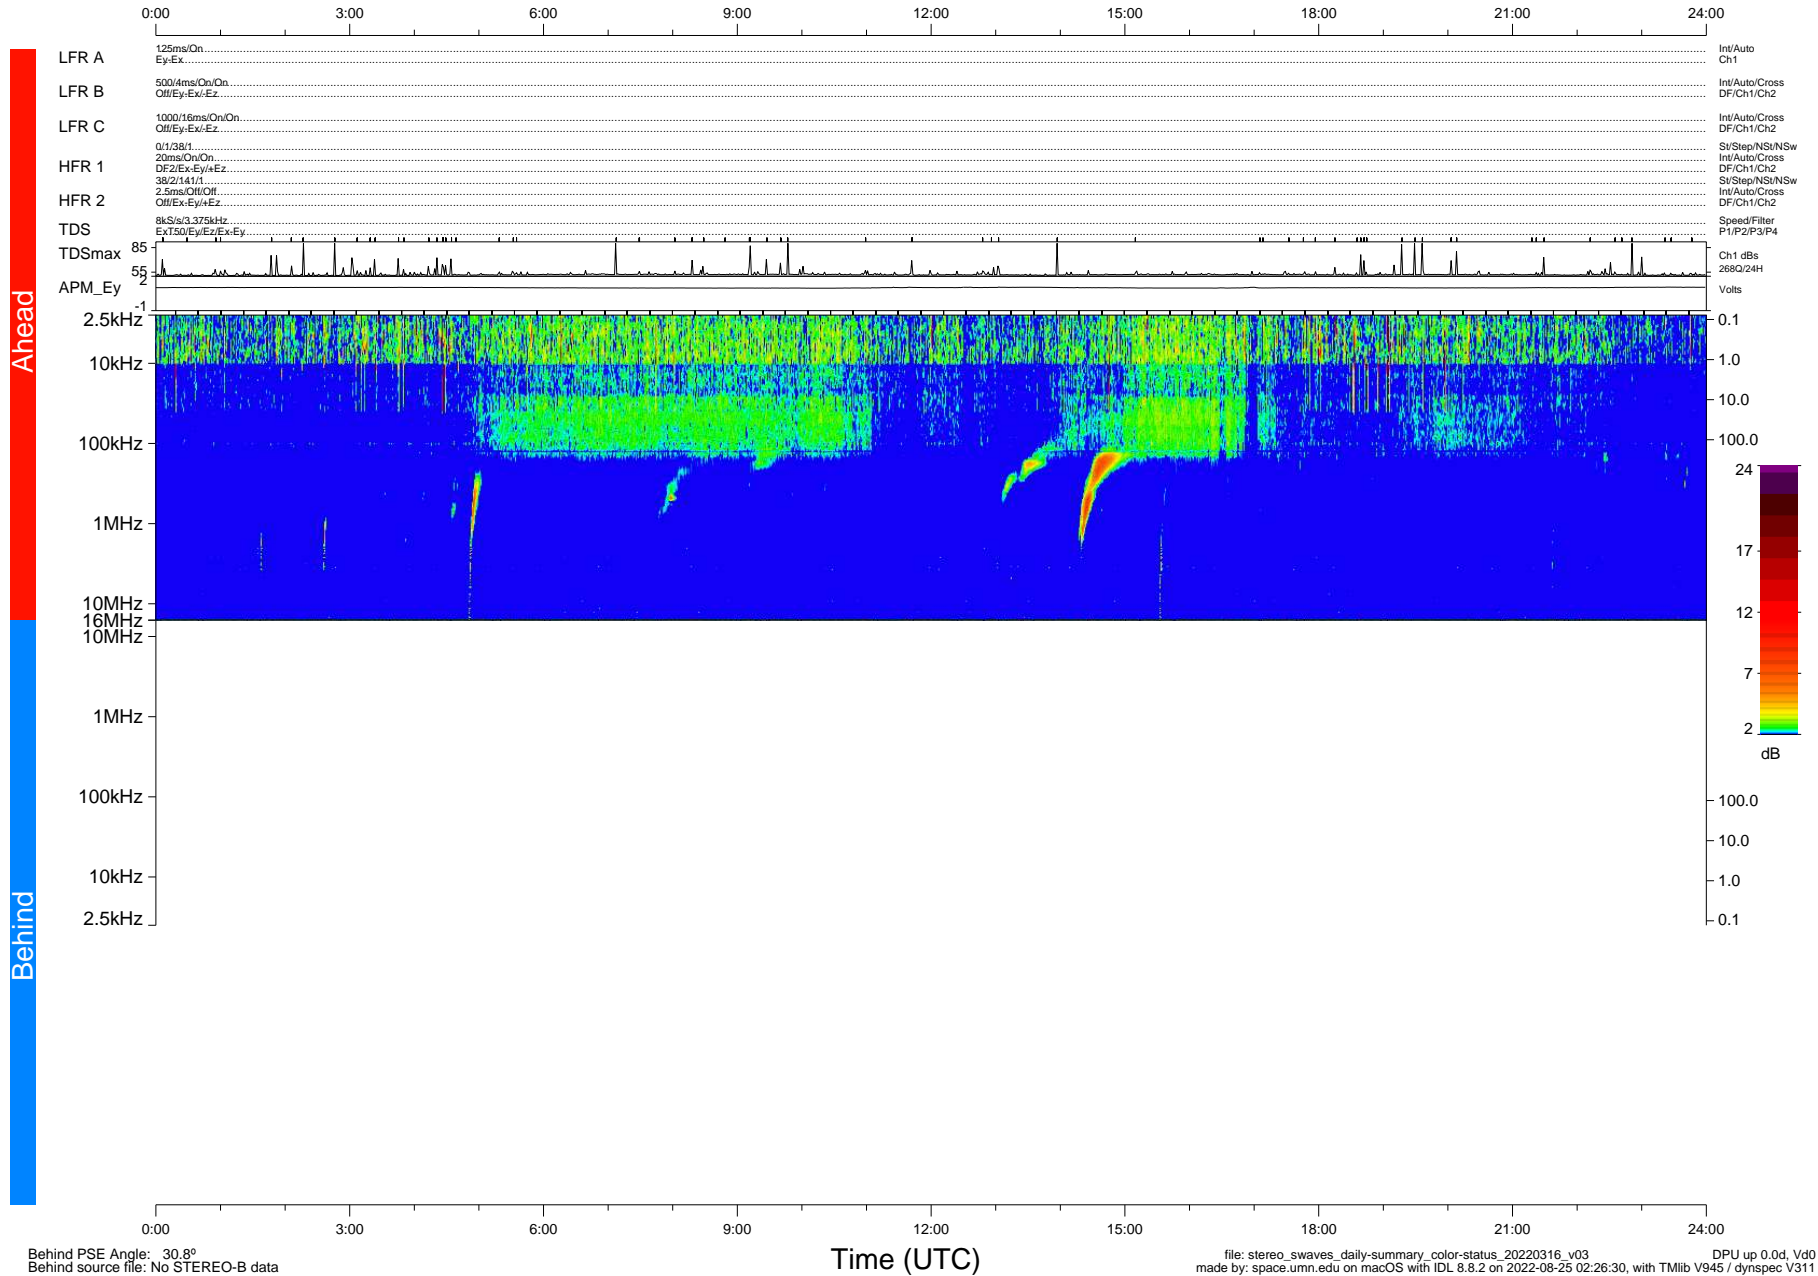

STEREO/WAVES Daily Summary - 16-Mar-2022 (DOY 075)

Ahead source file: swaves_ahead_2022_075_1_06.fin (Recovery: 100.0% HK, 92% Pkts)
 Ahead PSE Angle: -33.7°

DPU up 2443.9d, V412d40

Behind PSE Angle: 30.8°
 Behind source file: No STEREO-B data

Time (UTC)

file: stereo_swaves_daily-summary_color-status_20220316_v03 DPU up 0.0d, Vd0
 made by: space.umn.edu on macOS with IDL 8.8.2 on 2022-08-25 02:26:30, with Tlib V945 / dynspec V311