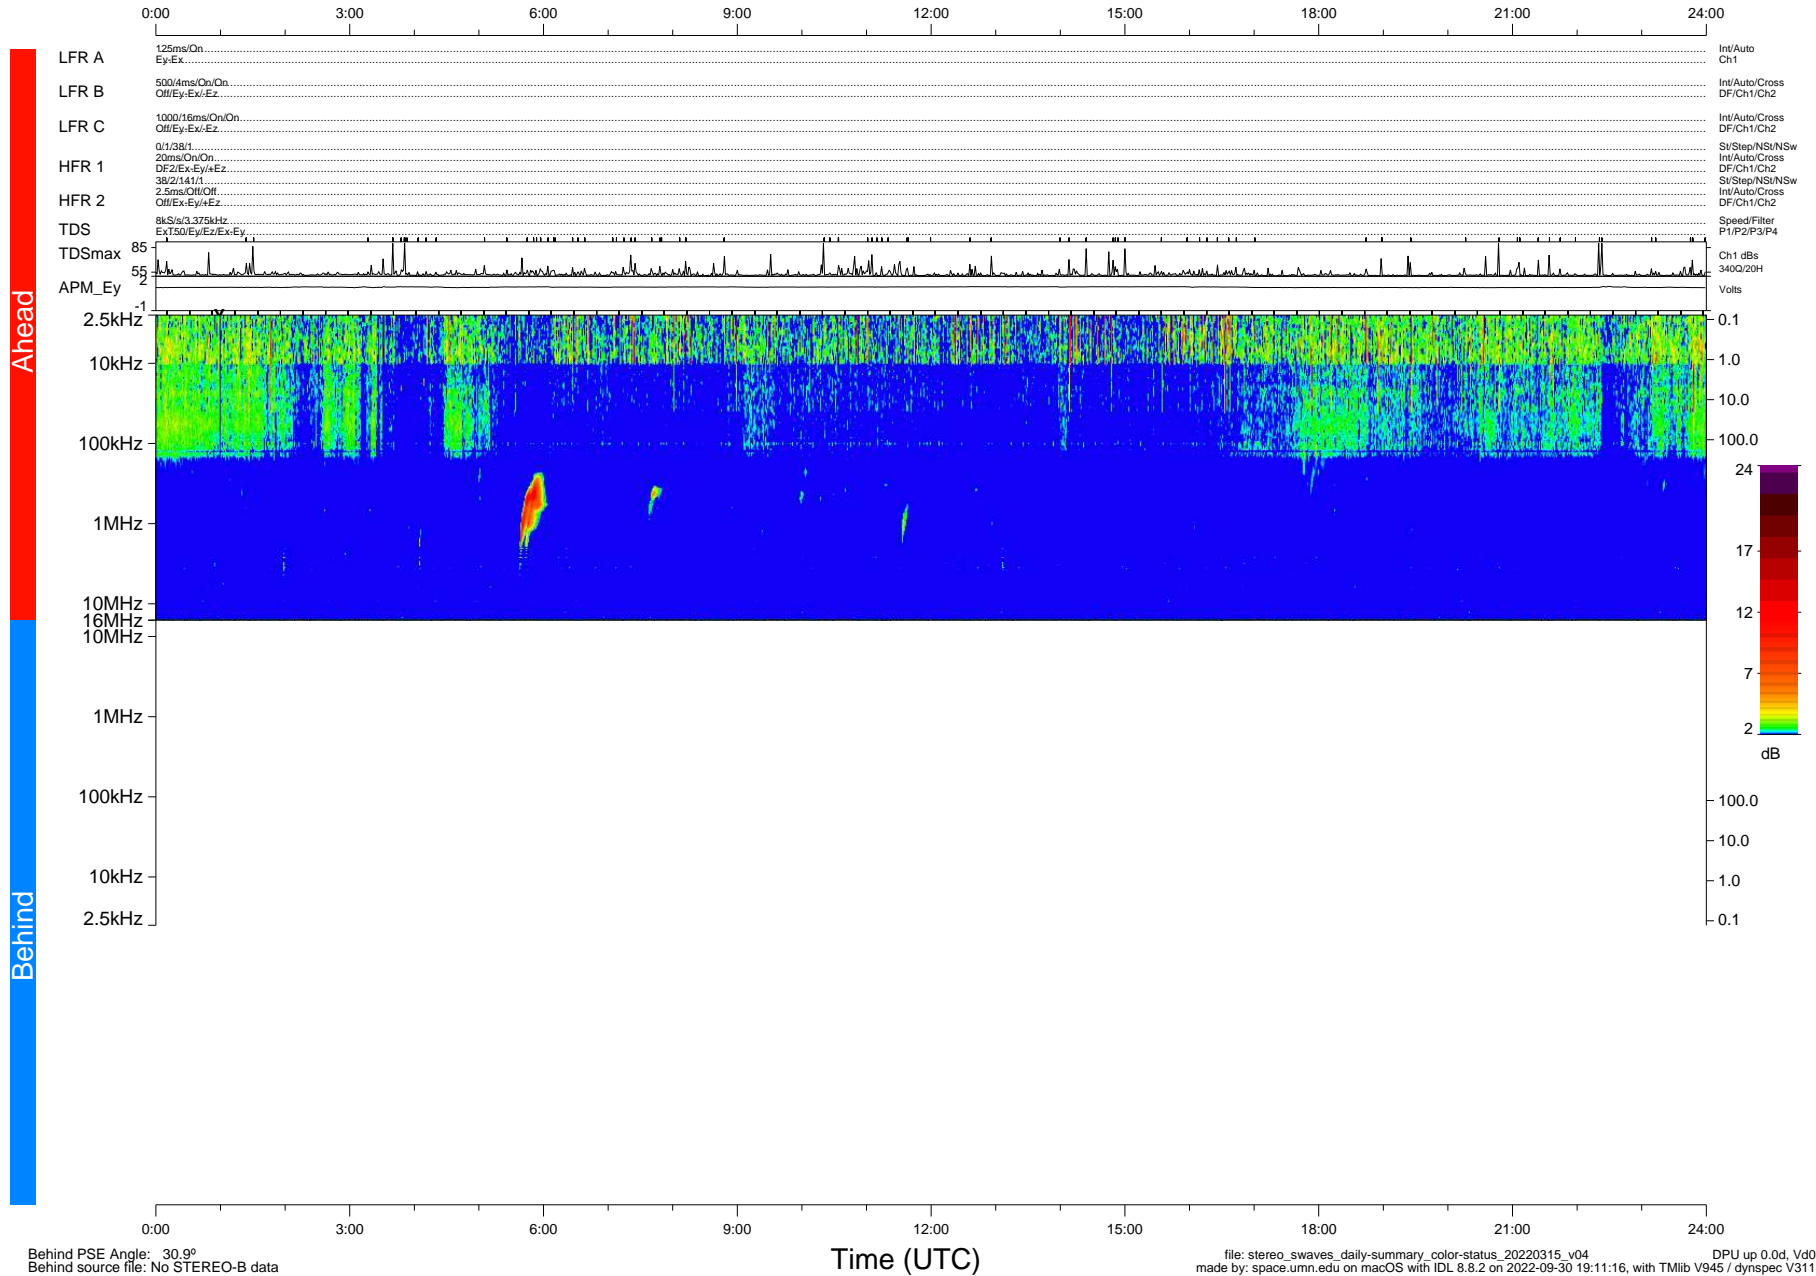

STEREO/WAVES Daily Summary - 15-Mar-2022 (DOY 074)

Ahead source file: swaves_ahead_2022_074_1_06.fin (Recovery: 100.0% HK, 102% Pkts)
 Ahead PSE Angle: -33.7°

DPU up 2442.9d, V412d40

Behind PSE Angle: 30.9°
 Behind source file: No STEREO-B data

file: stereo_swaves_daily-summary_color-status_20220315_v04
 made by: space.umn.edu on macOS with IDL 8.8.2 on 2022-09-30 19:11:16, with Tlib V945 / dynspec V311
 DPU up 0.0d, Vd0