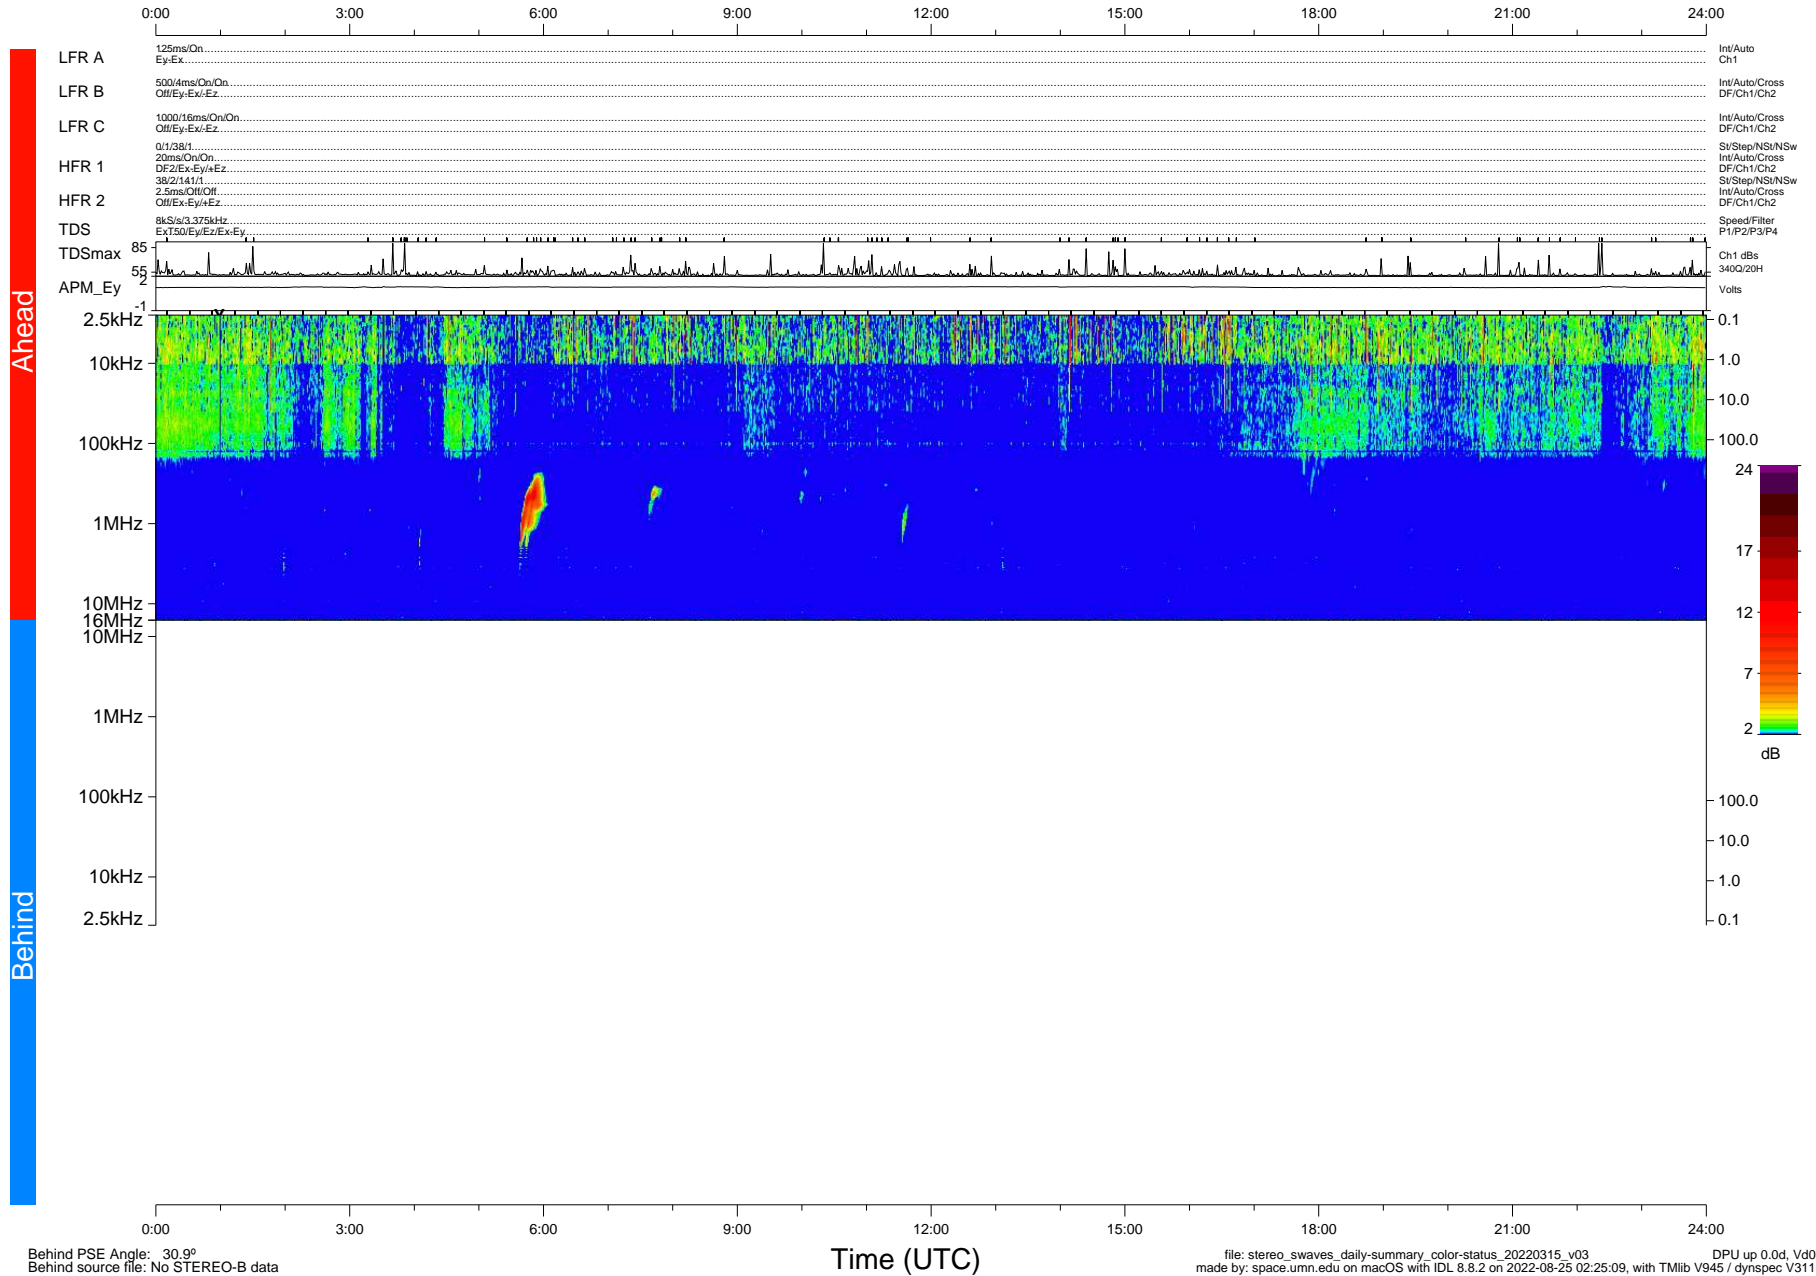

STEREO/WAVES Daily Summary - 15-Mar-2022 (DOY 074)

Ahead source file: swaves_ahead_2022_074_1_06.fin (Recovery: 100.0% HK, 102% Pkts)
 Ahead PSE Angle: -33.7°

DPU up 2442.9d, V412d40

Behind PSE Angle: 30.9°
 Behind source file: No STEREO-B data

Time (UTC)

file: stereo_swaves_daily-summary_color-status_20220315_v03 DPU up 0.0d, Vd0
 made by: space.umn.edu on macOS with IDL 8.8.2 on 2022-08-25 02:25:09, with Tlib V945 / dynspec V311