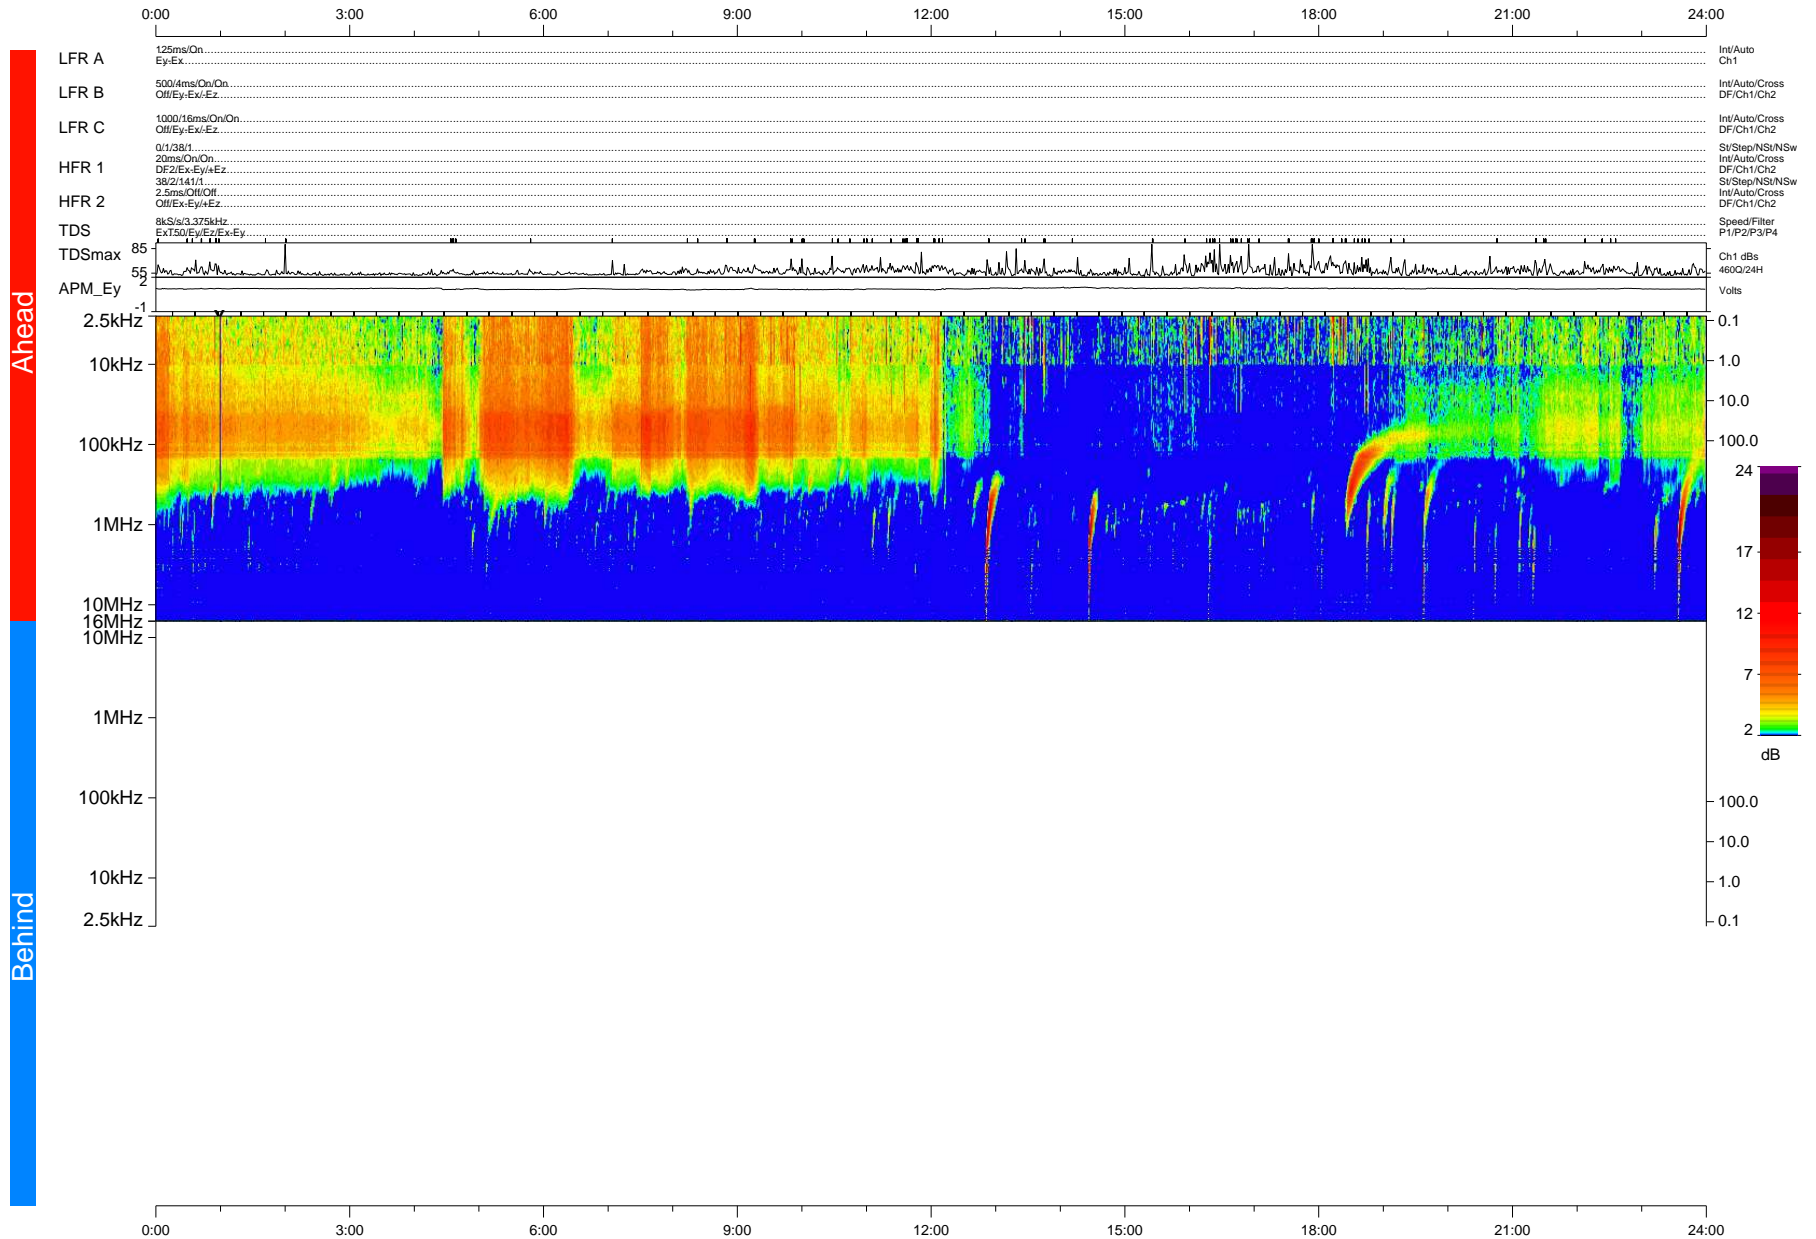

STEREO/WAVES Daily Summary - 13-Mar-2022 (DOY 072)

Ahead source file: swaves_ahead_2022_072_1_07.fin (Recovery: 100.0% HK, 120% Pkts)
 Ahead PSE Angle: -33.8°

DPU up 2440.9d, V412d40

Behind PSE Angle: 31.0°
 Behind source file: No STEREO-B data

Time (UTC)

file: stereo_swaves_daily-summary_color-status_20220313_v04 DPU up 0.0d, Vd0
 made by: space.umn.edu on macOS with IDL 8.8.2 on 2022-09-30 19:08:17, with Tlib V945 / dynspec V311