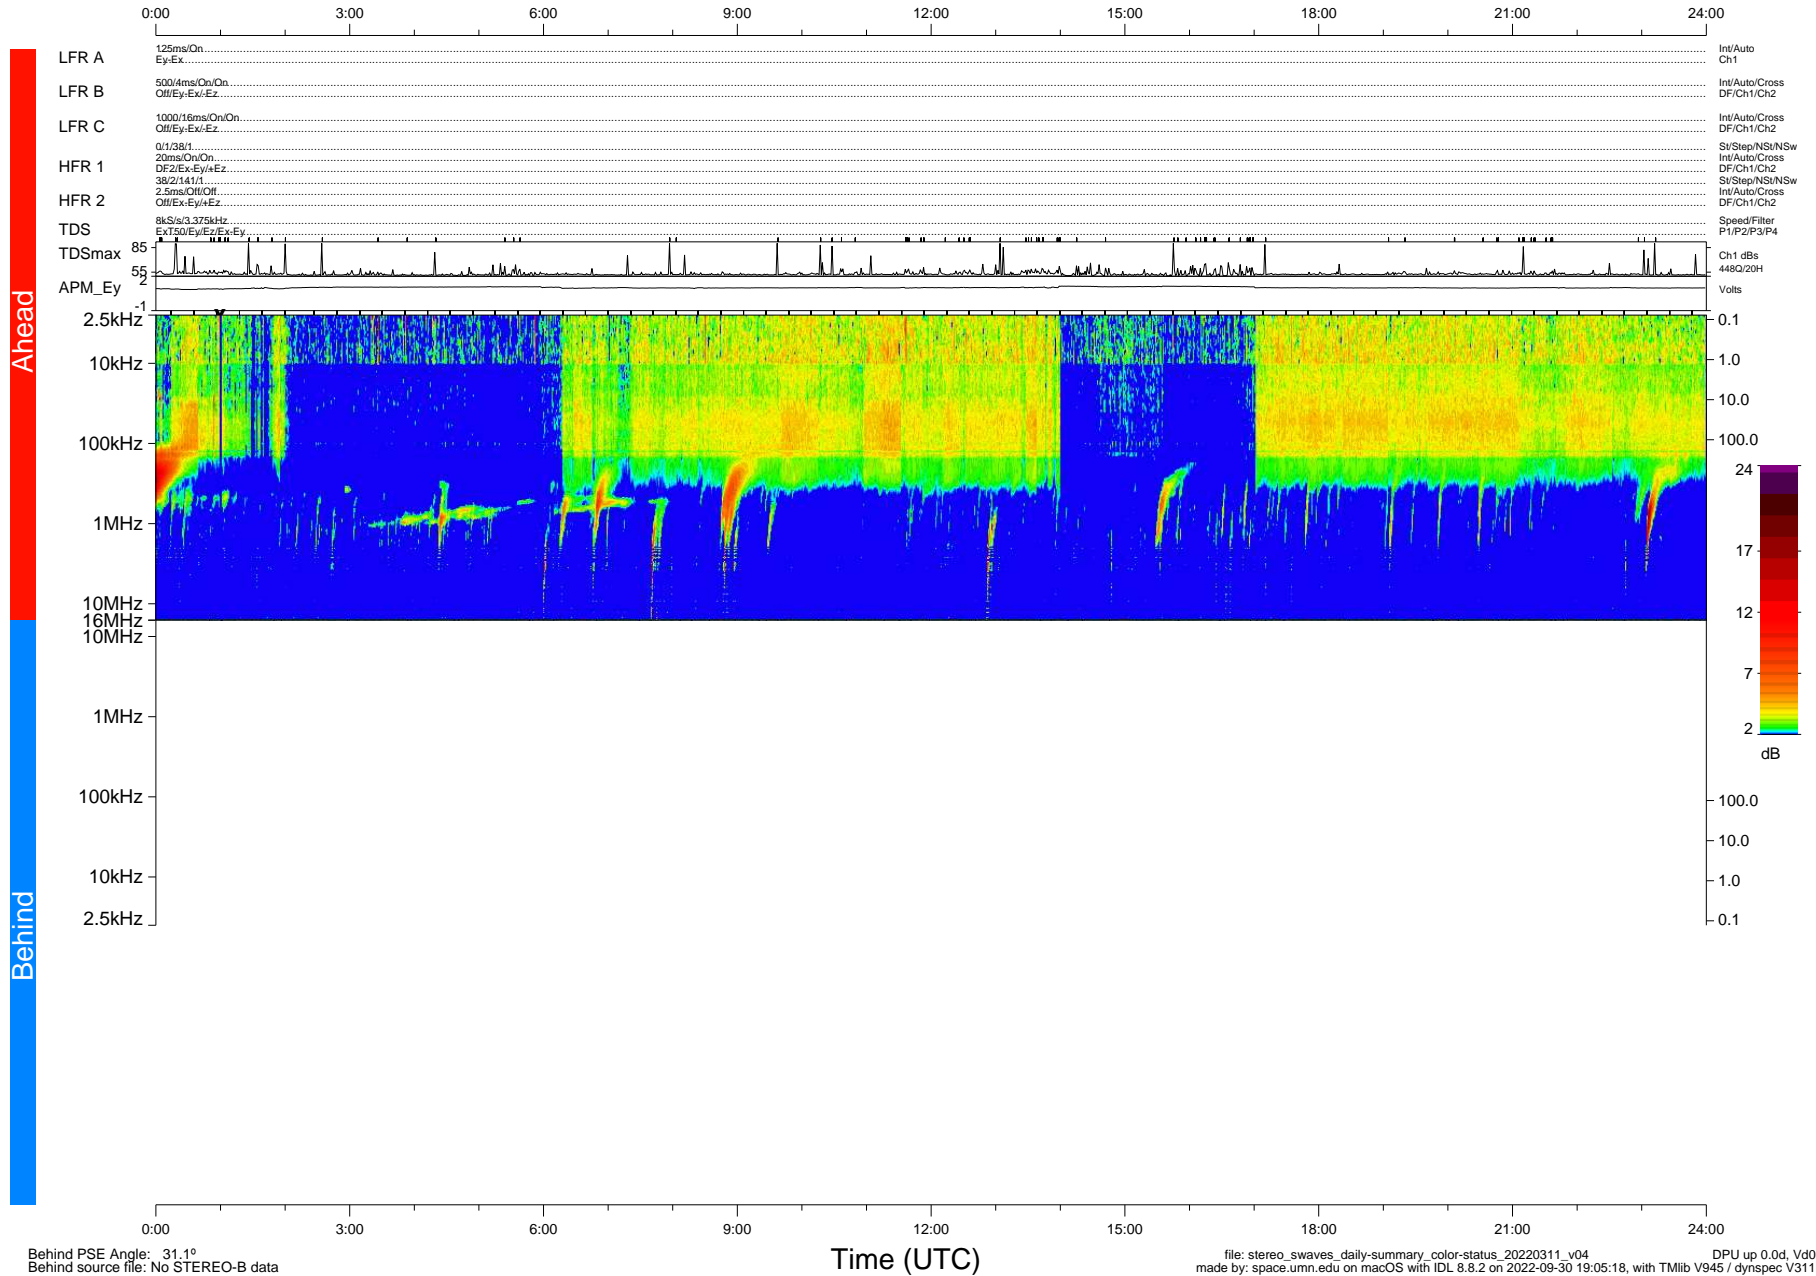

STEREO/WAVES Daily Summary - 11-Mar-2022 (DOY 070)

Ahead source file: swaves_ahead_2022_070_1_05.fin (Recovery: 100.0% HK, 117% Pkts)
 Ahead PSE Angle: -33.8°

DPU up 2438.9d, V412d40

Behind PSE Angle: 31.1°
 Behind source file: No STEREO-B data

file: stereo_swaves_daily-summary_color-status_20220311_v04
 made by: space.umn.edu on macOS with IDL 8.8.2 on 2022-09-30 19:05:18, with Tlib V945 / dynspec V311
 DPU up 0.0d, Vd0