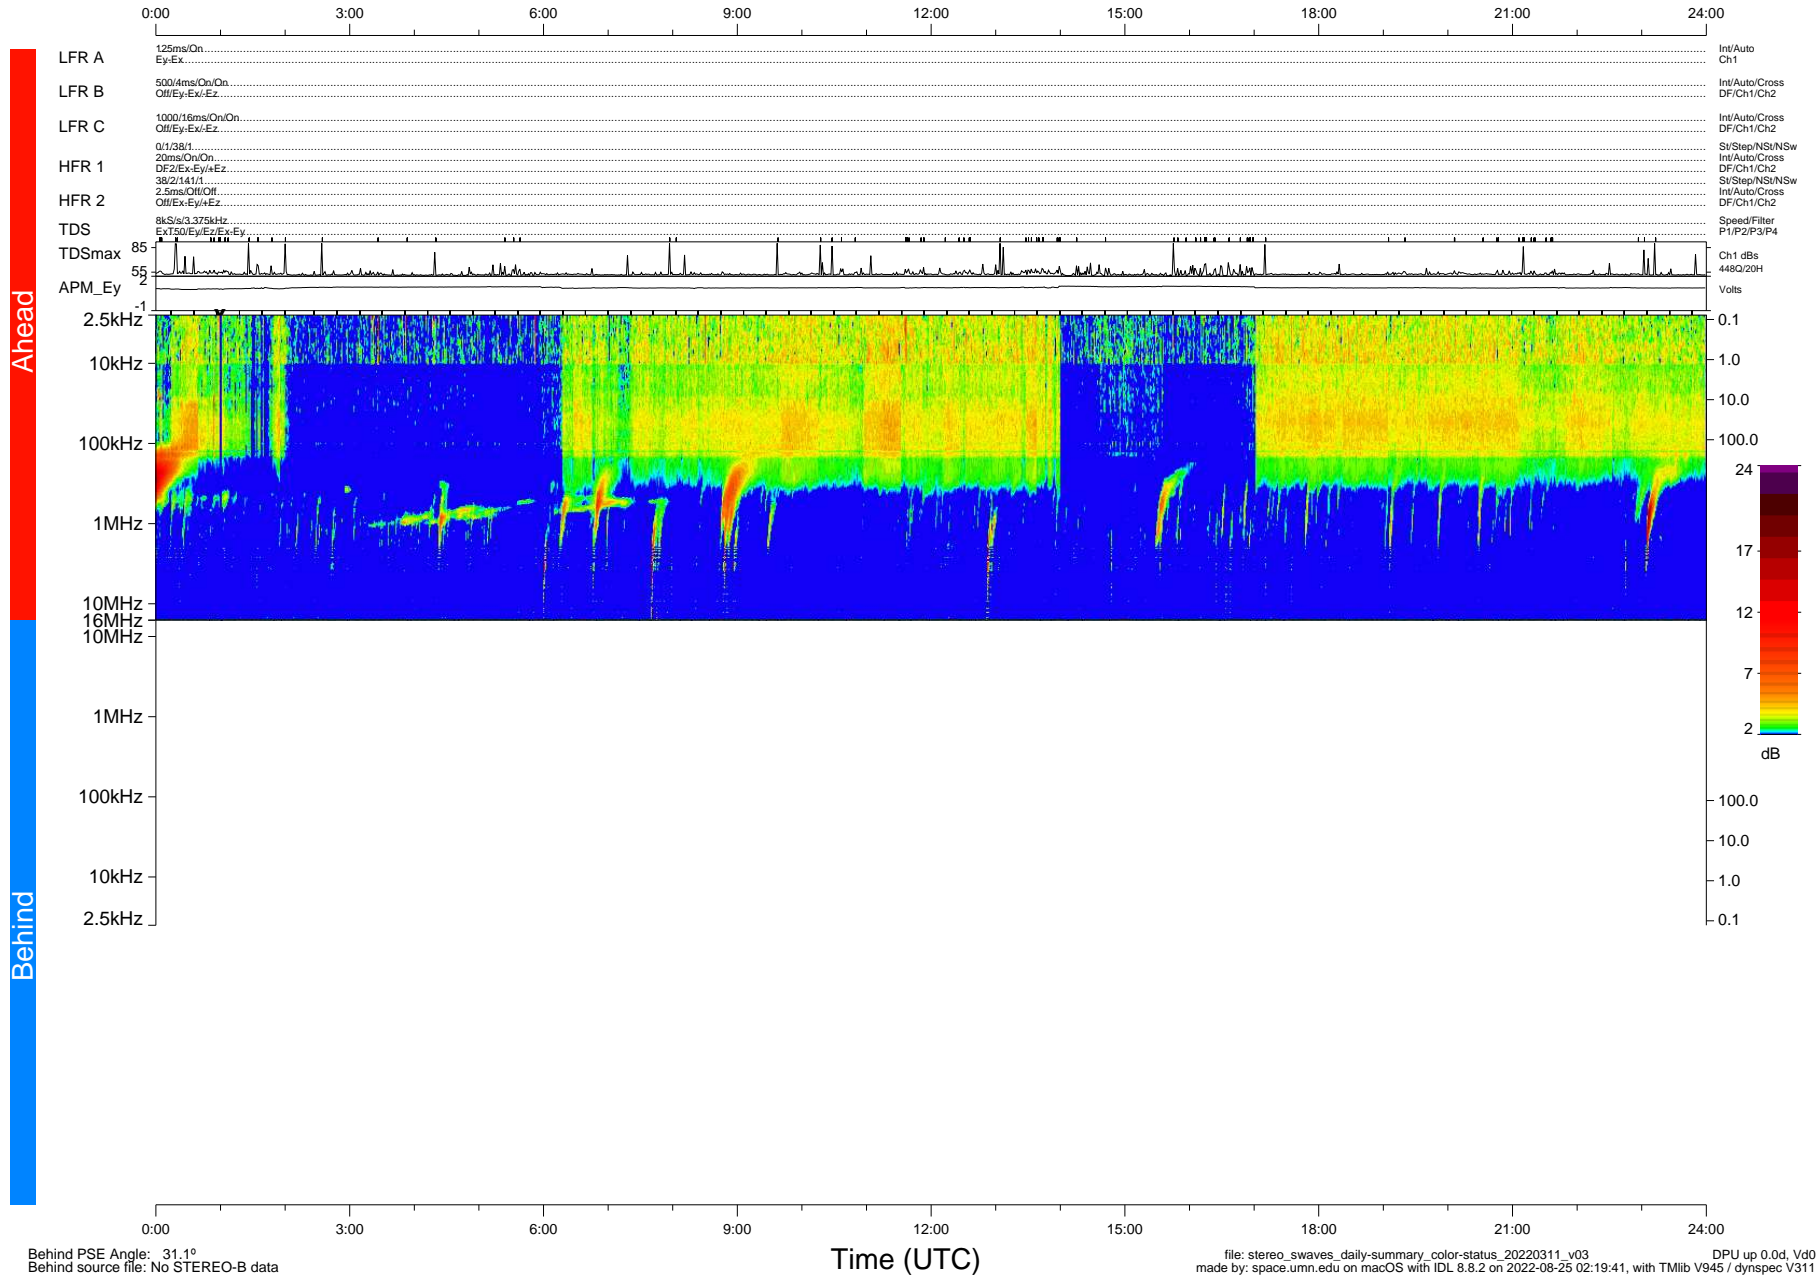

STEREO/WAVES Daily Summary - 11-Mar-2022 (DOY 070)

Ahead source file: swaves_ahead_2022_070_1_05.fin (Recovery: 100.0% HK, 117% Pkts)
Ahead PSE Angle: -33.8°

DPU up 2438.9d, V412d40

Behind PSE Angle: 31.1°
Behind source file: No STEREO-B data