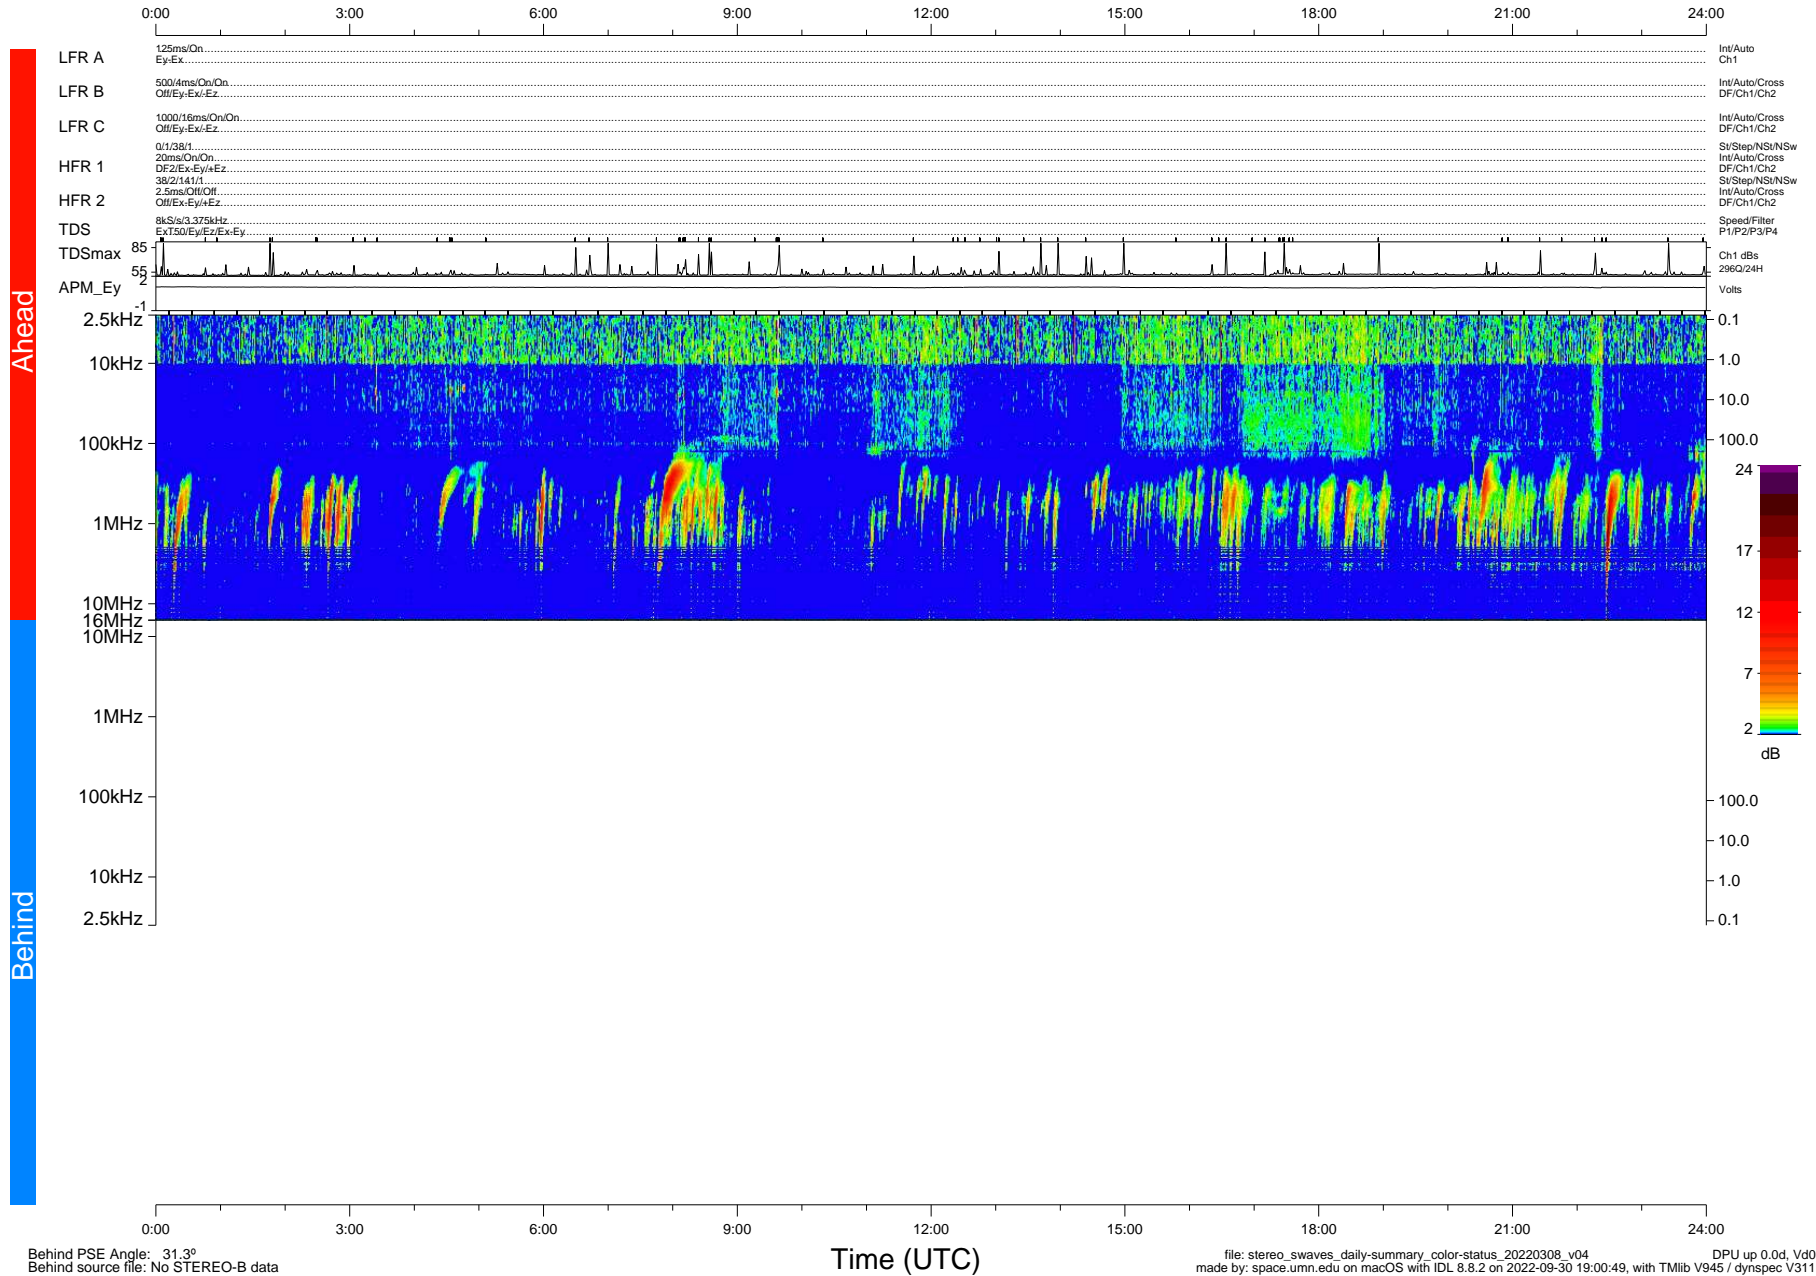

STEREO/WAVES Daily Summary - 08-Mar-2022 (DOY 067)

Ahead source file: swaves_ahead_2022_067_1_05.fin (Recovery: 100.0% HK, 96% Pkts)
 Ahead PSE Angle: -33.9°

DPU up 2435.9d, V412d40

Behind PSE Angle: 31.3°
 Behind source file: No STEREO-B data

file: stereo_swaves_daily-summary_color-status_20220308_v04
 made by: space.umn.edu on macOS with IDL 8.8.2 on 2022-09-30 19:00:49, with Tlib V945 / dynspec V311
 DPU up 0.0d, Vd0