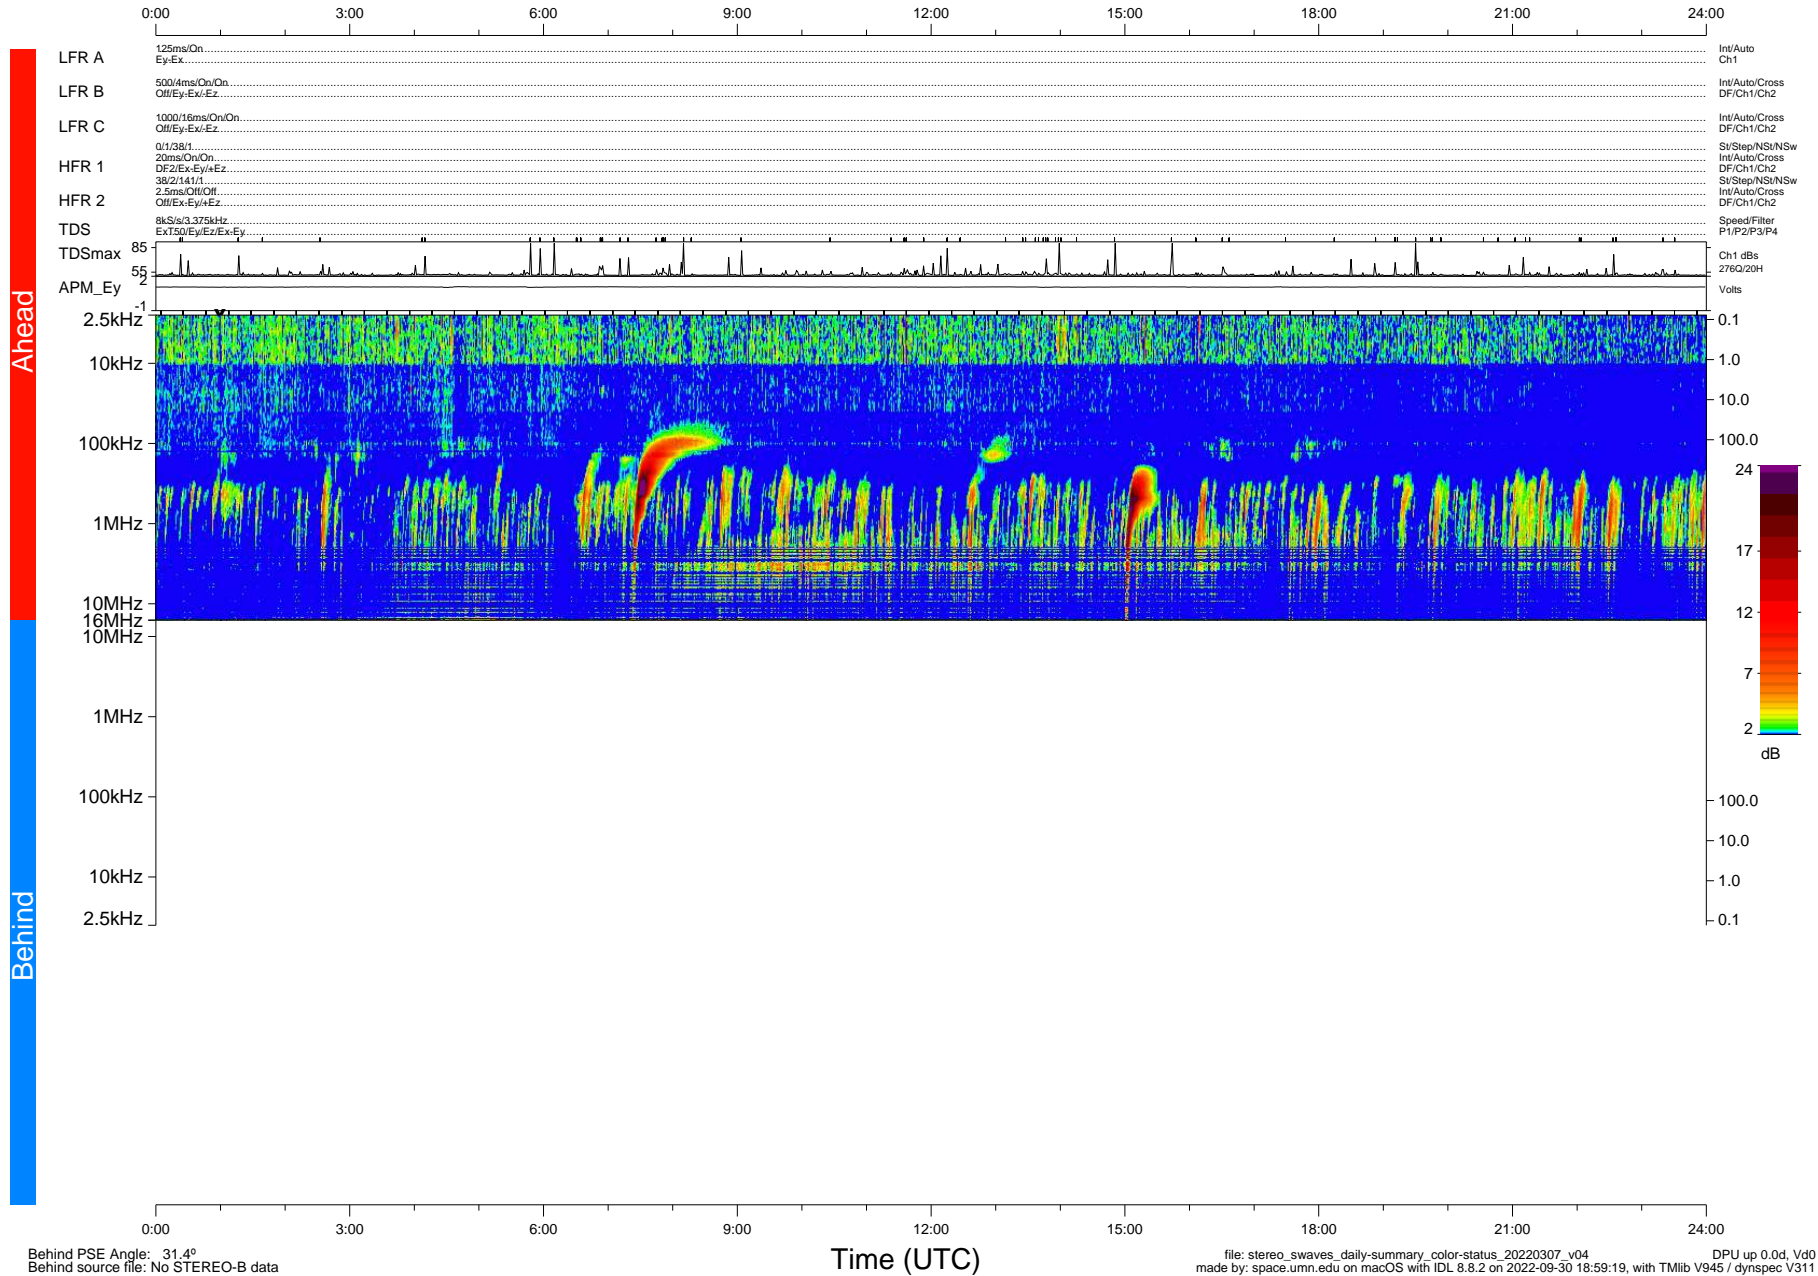

STEREO/WAVES Daily Summary - 07-Mar-2022 (DOY 066)

Ahead source file: swaves_ahead_2022_066_1_05.fin (Recovery: 100.0% HK, 92% Pkts)
Ahead PSE Angle: -34.0°

DPU up 2434.9d, V412d40

Behind PSE Angle: 31.4°
Behind source file: No STEREO-B data

Time (UTC)