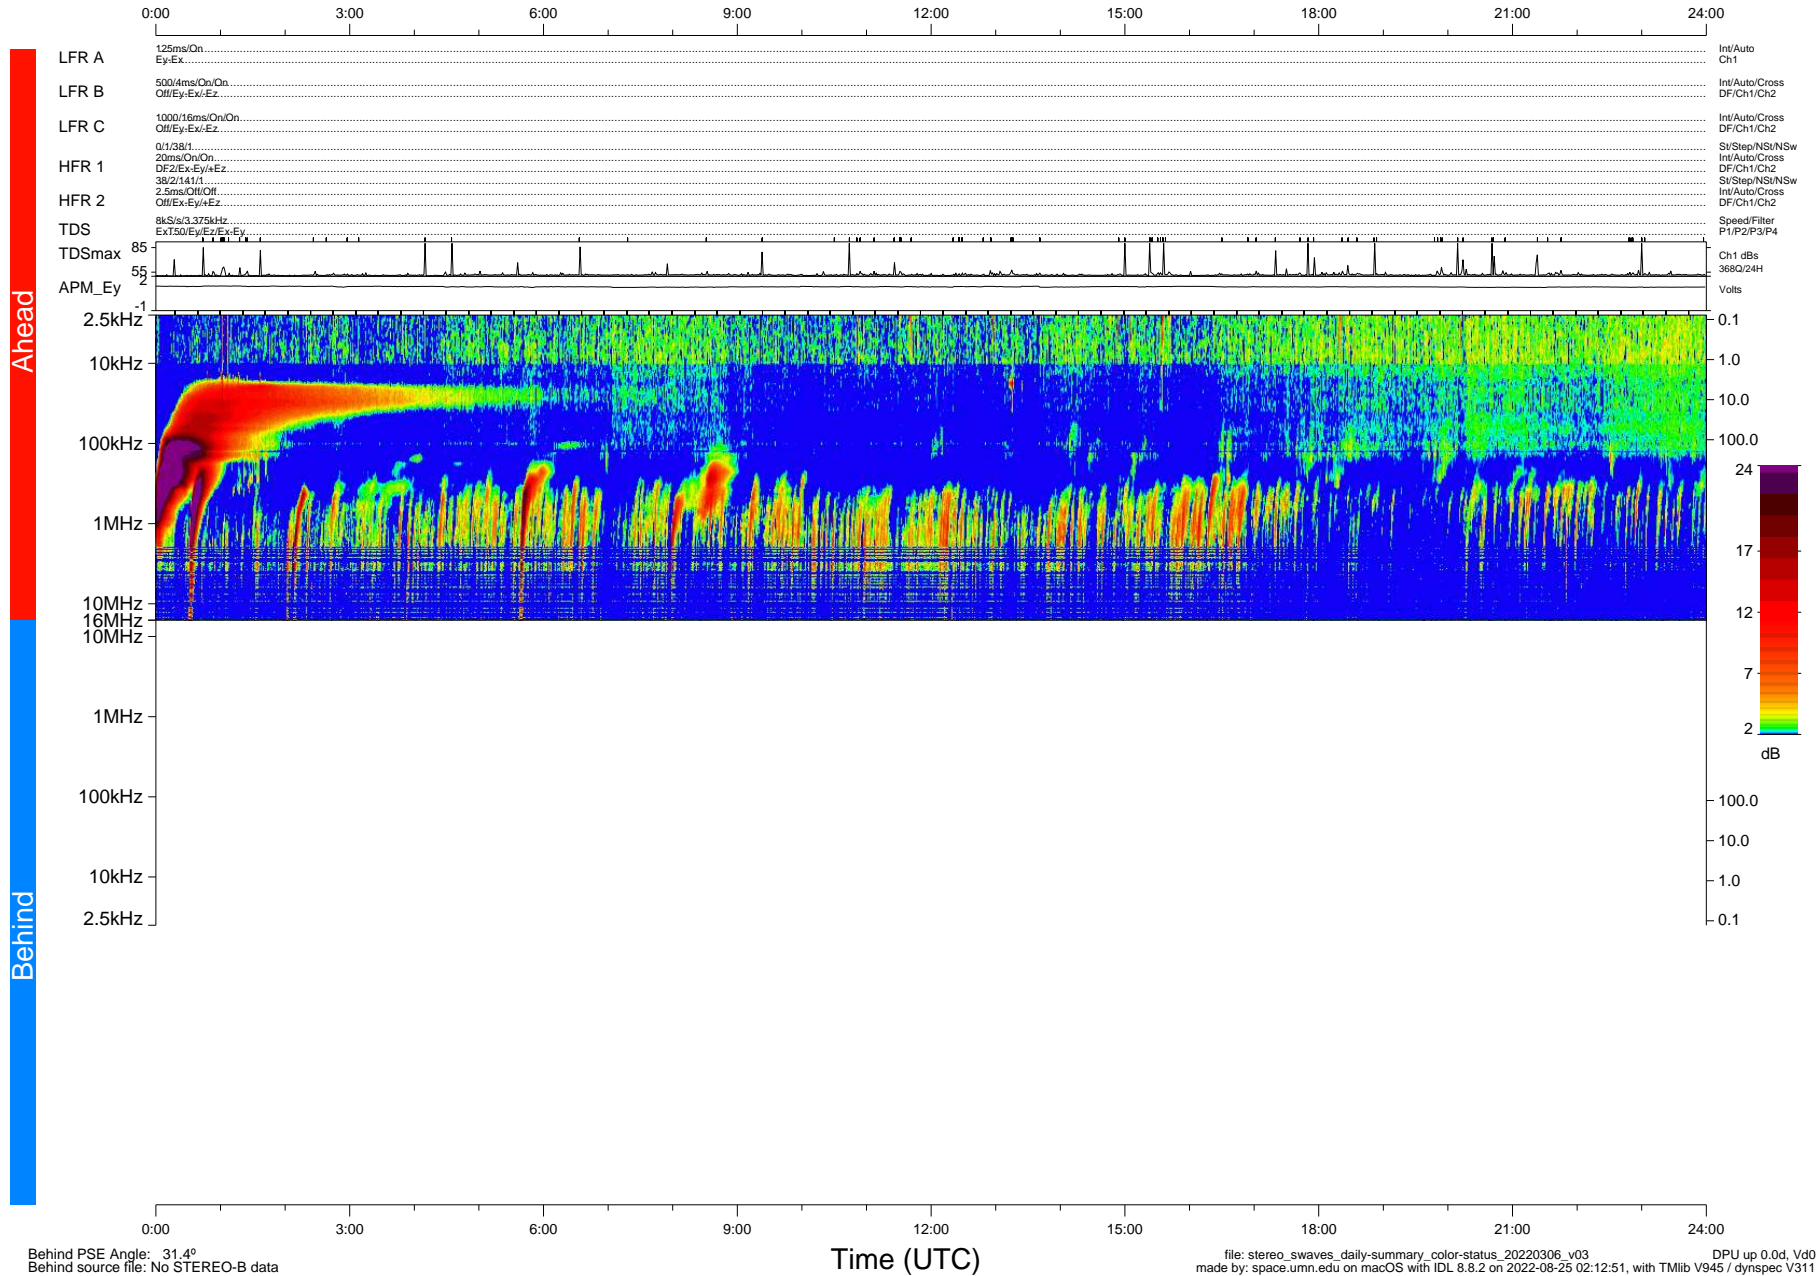

STEREO/WAVES Daily Summary - 06-Mar-2022 (DOY 065)

Ahead source file: swaves_ahead_2022_065_1_05.fin (Recovery: 100.0% HK, 106% Pkts)
 Ahead PSE Angle: -34.0°

DPU up 2433.9d, V412d40

Behind PSE Angle: 31.4°
 Behind source file: No STEREO-B data

file: stereo_swaves_daily-summary_color-status_20220306_v03 DPU up 0.0d, Vd0
 made by: space.umn.edu on macOS with IDL 8.8.2 on 2022-08-25 02:12:51, with Tlib V945 / dynspec V311