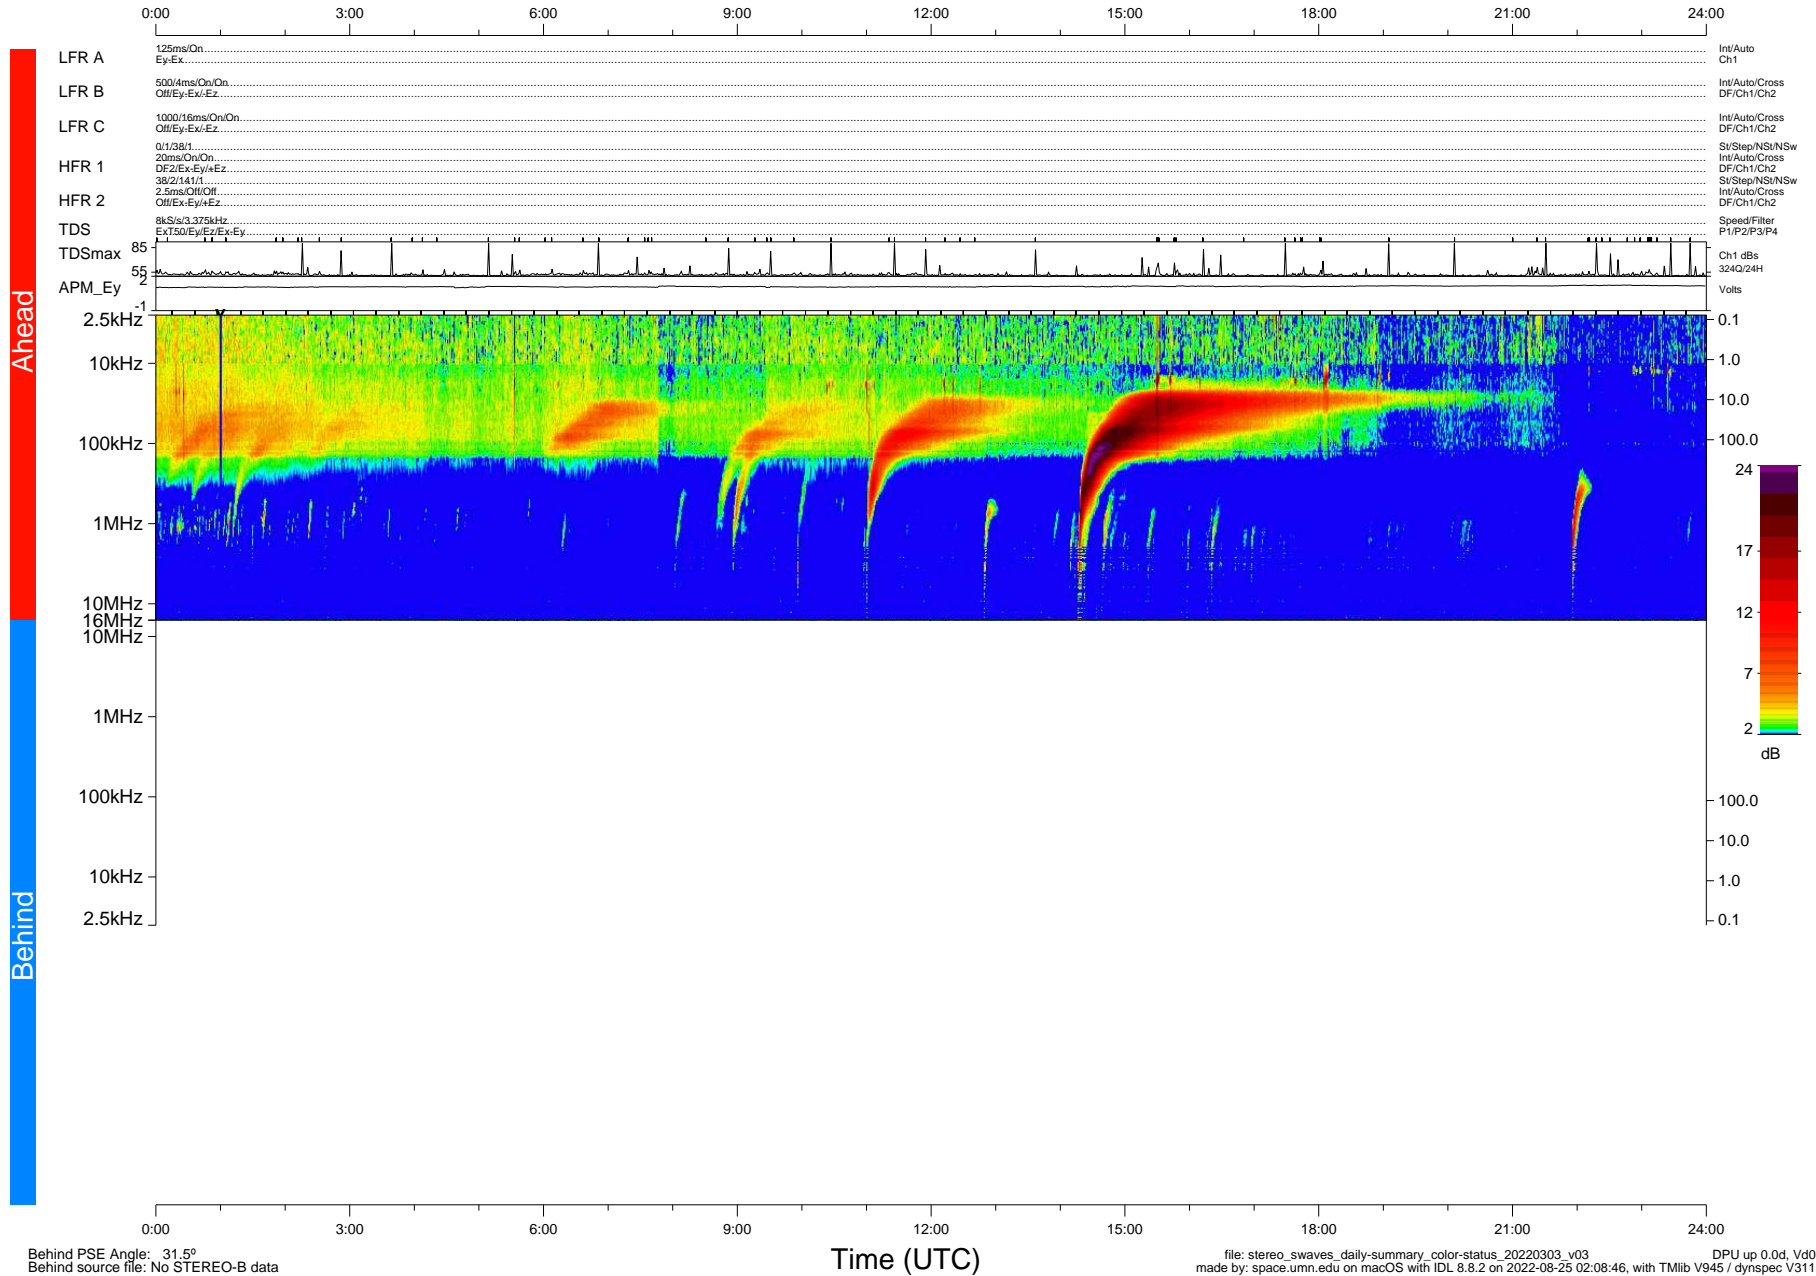

# STEREO/WAVES Daily Summary - 03-Mar-2022 (DOY 062)

Ahead source file: swaves\_ahead\_2022\_062\_1\_05.fin (Recovery: 100.0% HK, 100% Pkts)  
 Ahead PSE Angle: -34.1°

DPU up 2430.9d, V412d40

Behind PSE Angle: 31.5°  
 Behind source file: No STEREO-B data

Time (UTC)

file: stereo\_swaves\_daily-summary\_color-status\_20220303\_v03 DPU up 0.0d, Vd0  
 made by: space.umn.edu on macOS with IDL 8.8.2 on 2022-08-25 02:08:46, with Tlib V945 / dynspec V311