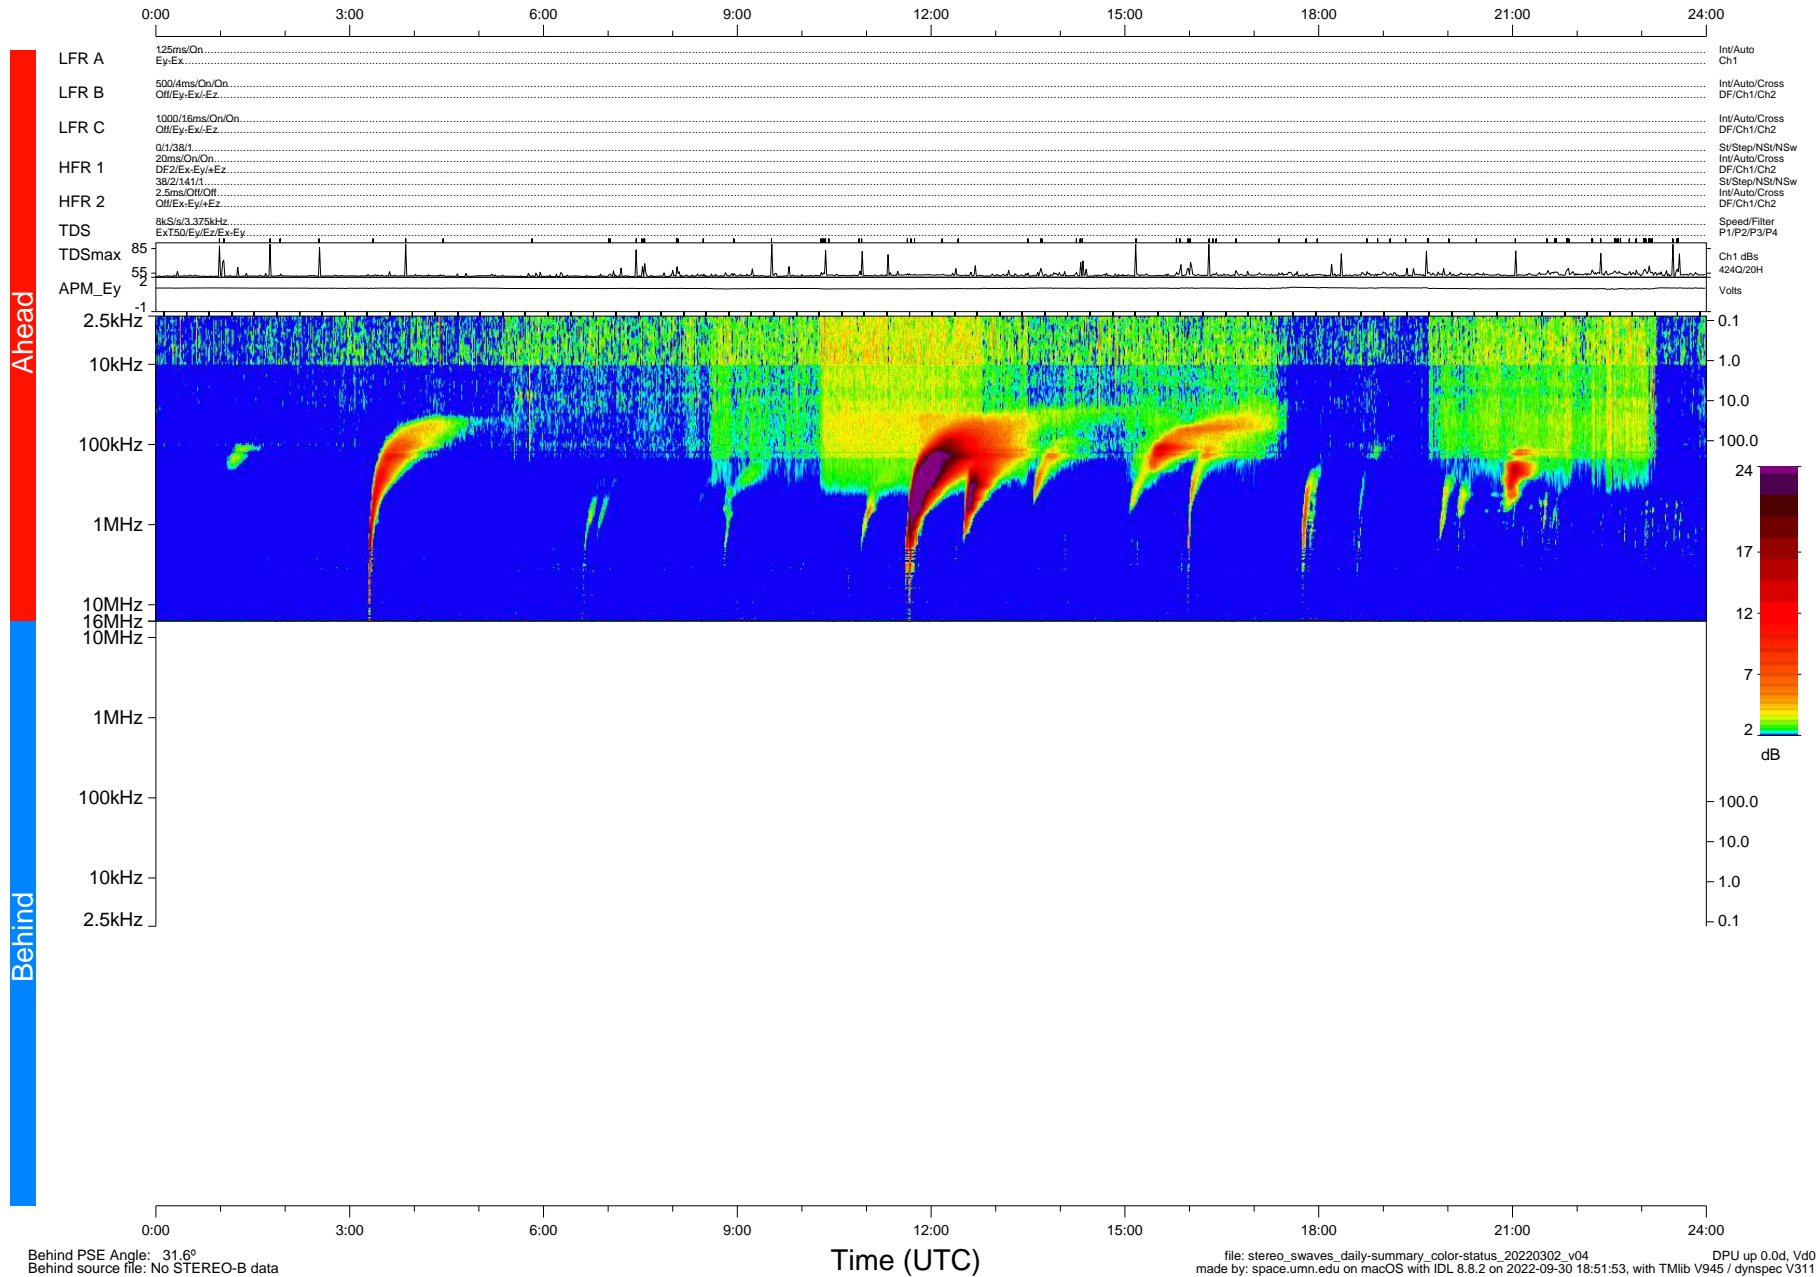

STEREO/WAVES Daily Summary - 02-Mar-2022 (DOY 061)

Ahead source file: swaves_ahead_2022_061_1_05.fin (Recovery: 100.0% HK, 114% Pkts)
 Ahead PSE Angle: -34.1°

DPU up 2429.9d, V412d40

Behind PSE Angle: 31.6°
 Behind source file: No STEREO-B data

file: stereo_swaves_daily-summary_color-status_20220302_v04 DPU up 0.0d, Vd0
 made by: space.umn.edu on macOS with IDL 8.8.2 on 2022-09-30 18:51:53, with TLib V945 / dynspec V311