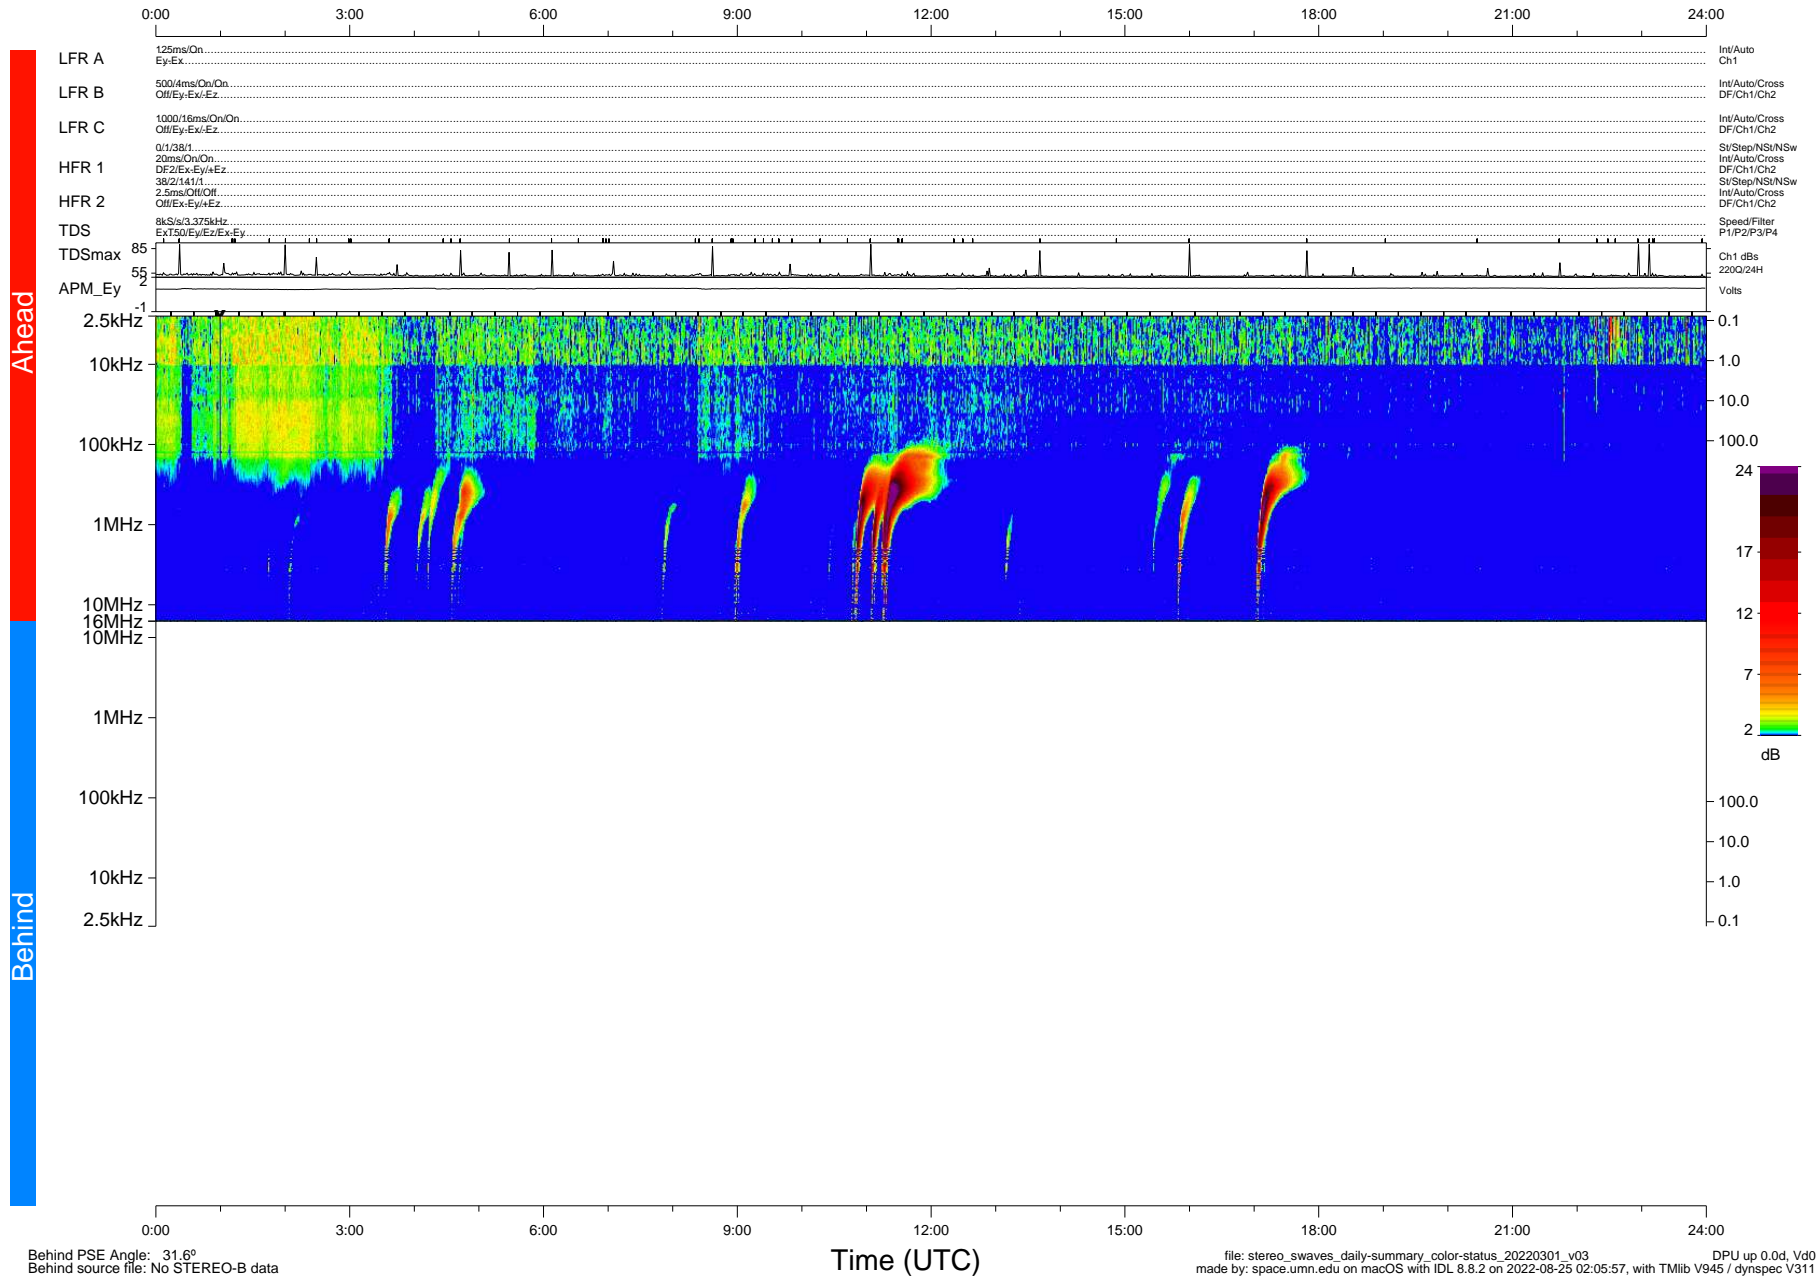

STEREO/WAVES Daily Summary - 01-Mar-2022 (DOY 060)

Ahead source file: swaves_ahead_2022_060_1_05.fin (Recovery: 100.0% HK, 84% Pkts)
 Ahead PSE Angle: -34.2°

DPU up 2428.9d, V412d40

Behind PSE Angle: 31.6°
 Behind source file: No STEREO-B data

file: stereo_swaves_daily-summary_color-status_20220301_v03
 made by: space.umn.edu on macOS with IDL 8.8.2 on 2022-08-25 02:05:57, with Tlib V945 / dynspec V311
 DPU up 0.0d, Vd0