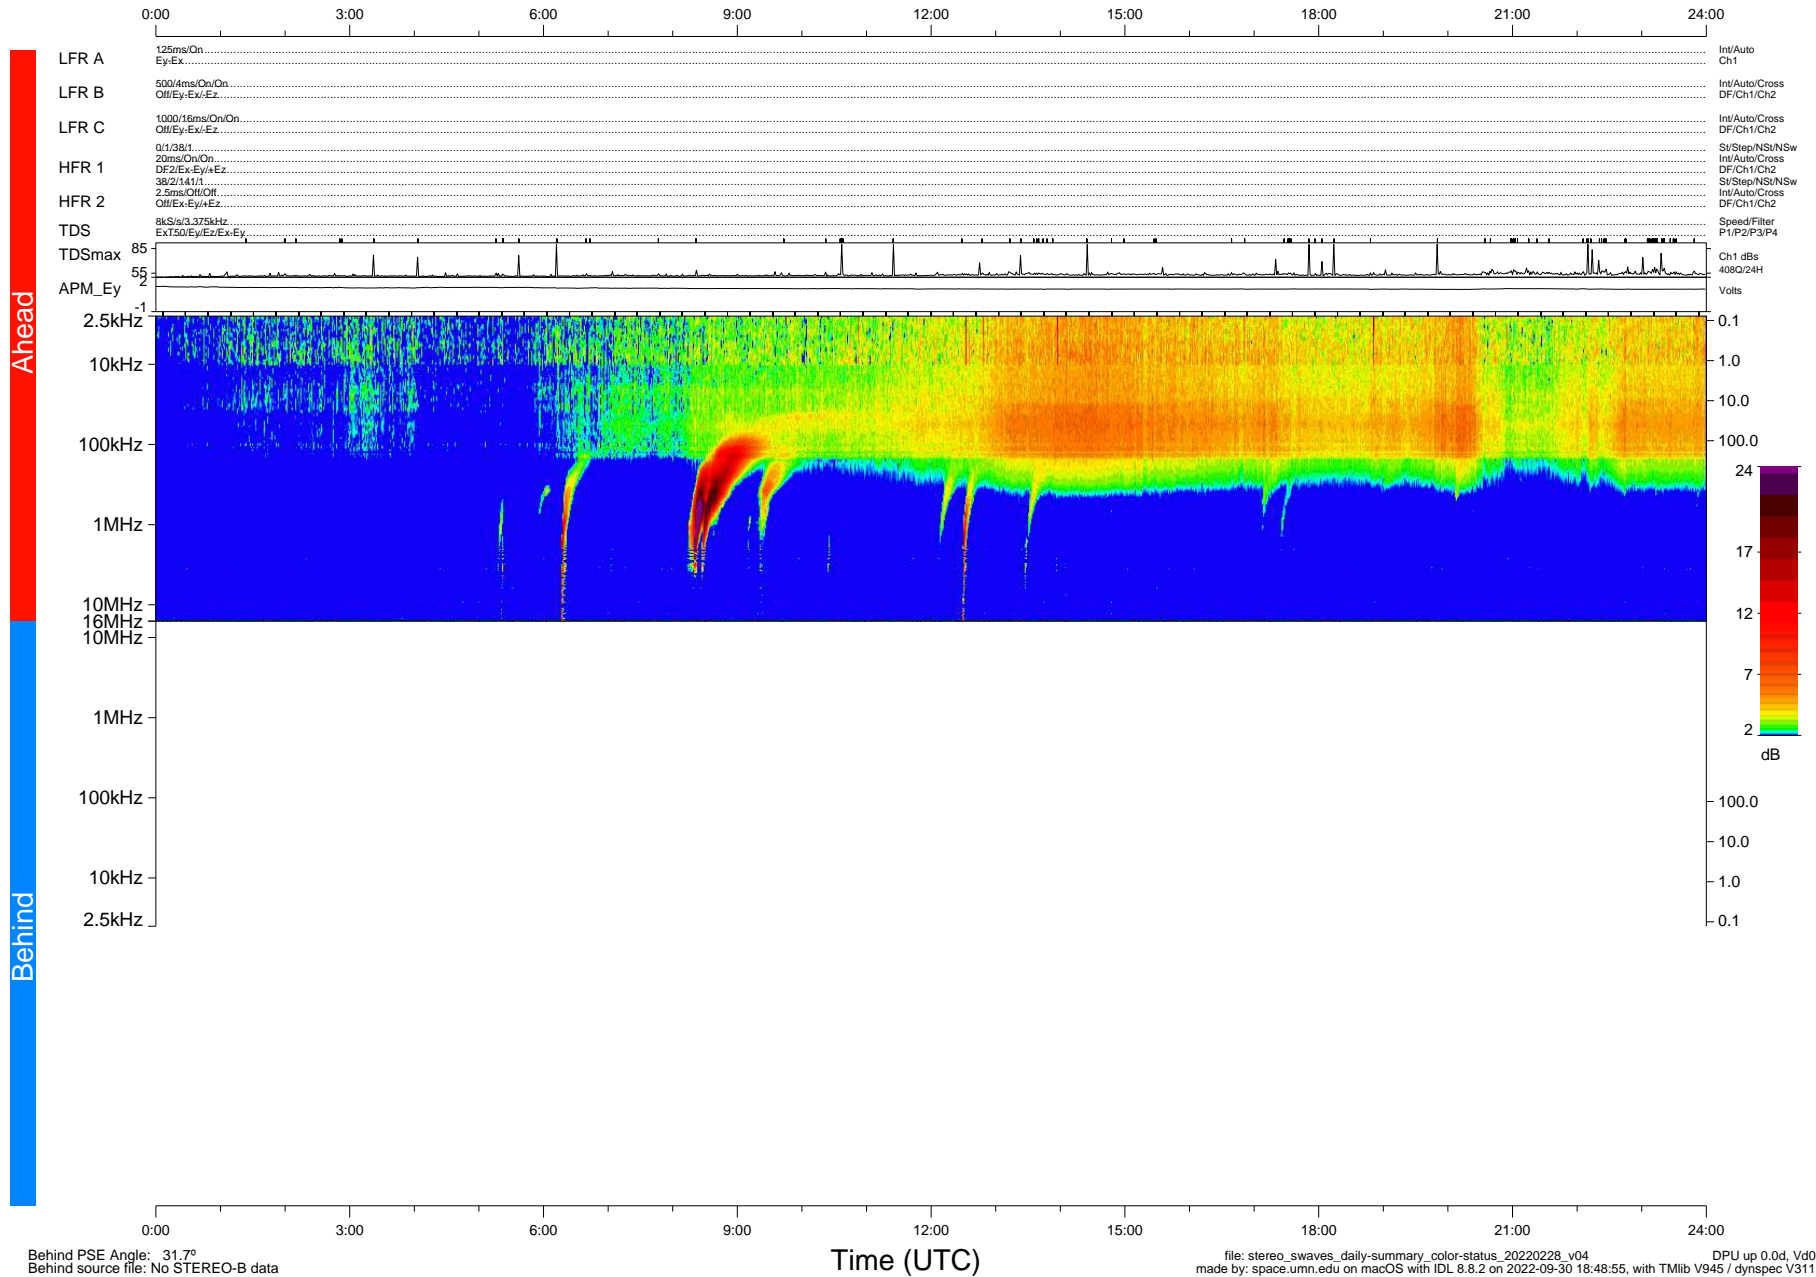

STEREO/WAVES Daily Summary - 28-Feb-2022 (DOY 059)

Ahead source file: swaves_ahead_2022_059_1_05.fin (Recovery: 100.0% HK, 112% Pkts)
 Ahead PSE Angle: -34.2°

DPU up 2427.9d, V412d40

Behind PSE Angle: 31.7°
 Behind source file: No STEREO-B data

file: stereo_swaves_daily-summary_color-status_20220228_v04
 made by: space.umn.edu on macOS with IDL 8.8.2 on 2022-09-30 18:48:55, with Tlib V945 / dynspec V311
 DPU up 0.0d, Vd0