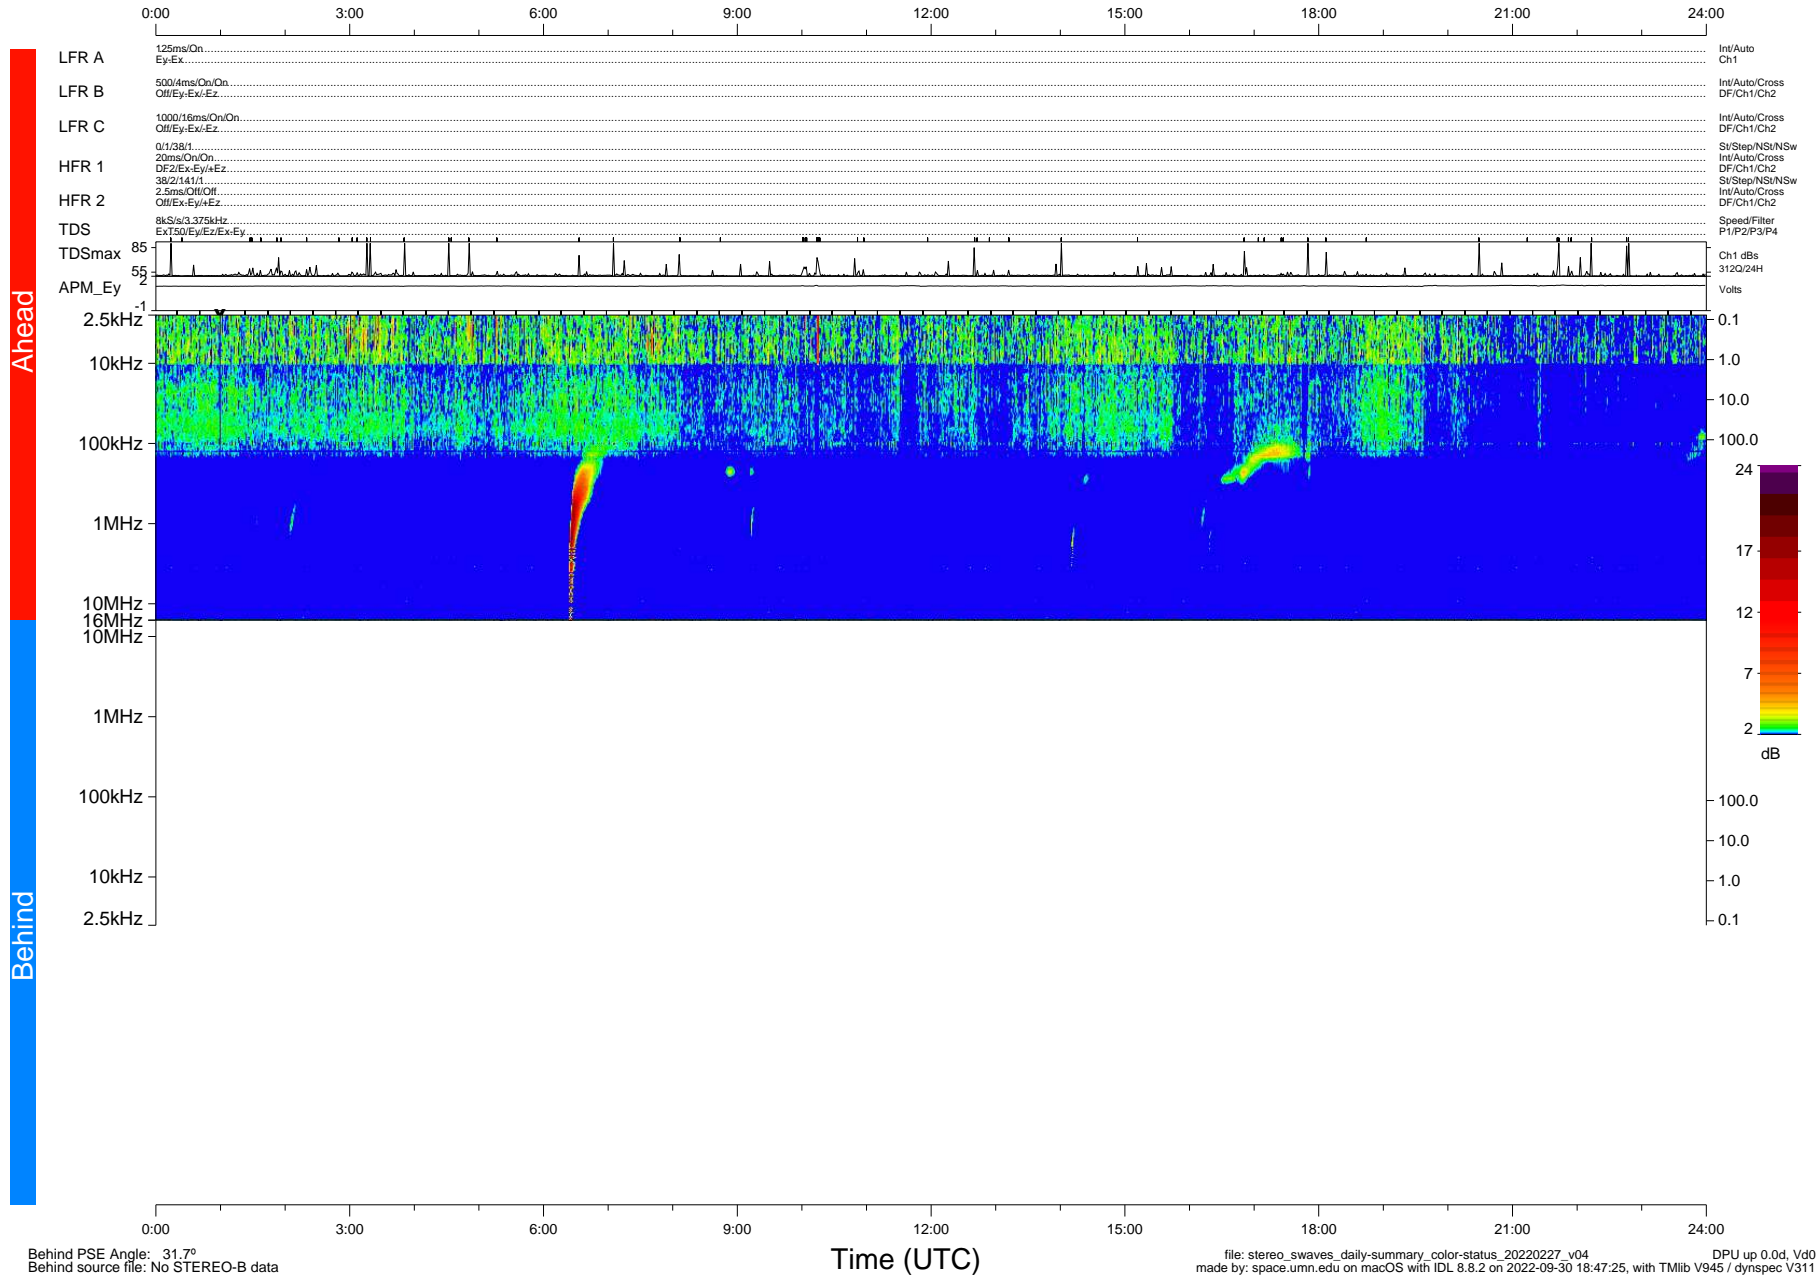

STEREO/WAVES Daily Summary - 27-Feb-2022 (DOY 058)

Ahead source file: swaves_ahead_2022_058_1_05.fin (Recovery: 100.0% HK, 98% Pkts)
 Ahead PSE Angle: -34.2°

DPU up 2426.9d, V412d40

Behind PSE Angle: 31.7°
 Behind source file: No STEREO-B data

Time (UTC)

file: stereo_swaves_daily-summary_color-status_20220227_v04
 made by: space.umn.edu on macOS with IDL 8.8.2 on 2022-09-30 18:47:25, with Tlib V945 / dynspec V311

DPU up 0.0d, Vd0