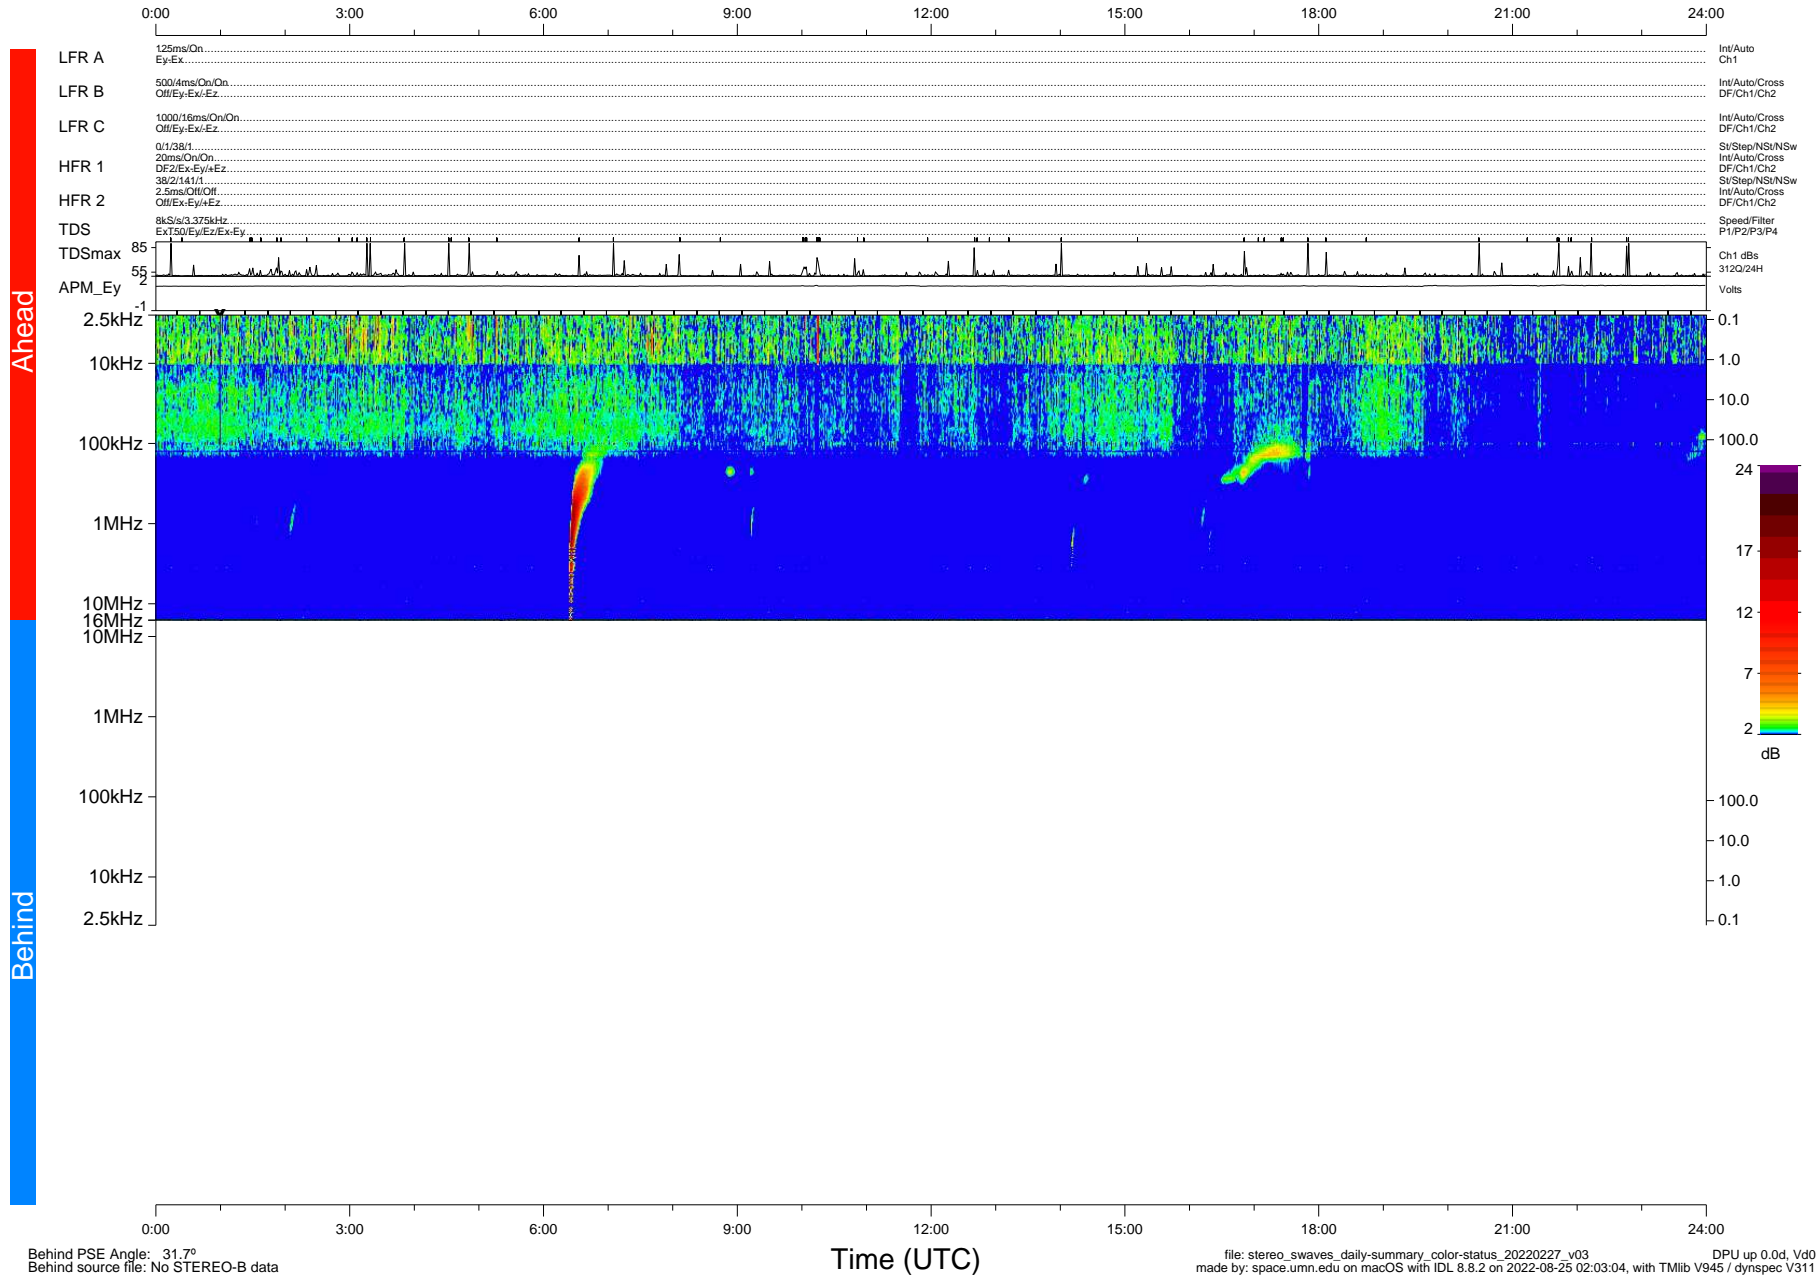

STEREO/WAVES Daily Summary - 27-Feb-2022 (DOY 058)

Ahead source file: swaves_ahead_2022_058_1_05.fin (Recovery: 100.0% HK, 98% Pkts)
Ahead PSE Angle: -34.2°

DPU up 2426.9d, V412d40

Behind PSE Angle: 31.7°
Behind source file: No STEREO-B data

Time (UTC)